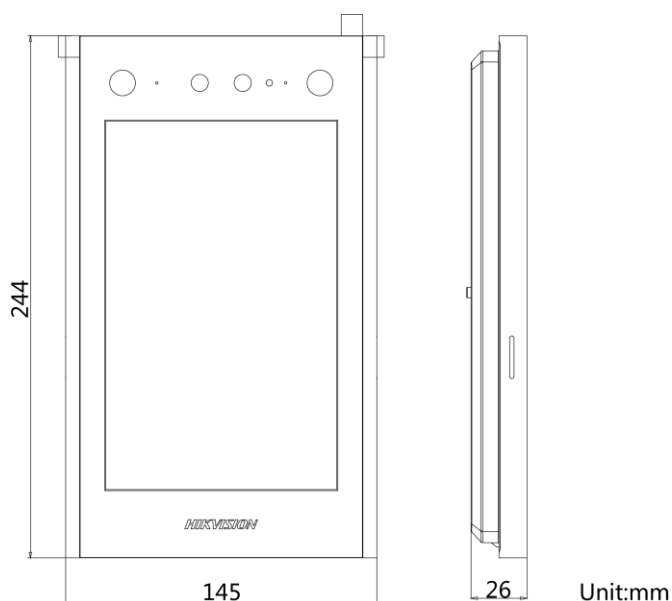

Authentication	
Card reading frequency	13.56 MHz
Device interfaces	
Alarm input	4 (2 exit buttons and 2 door contacts by default)
Network interface	2 RJ45 (1 reserved)
TAMPER	1
Exit button	2 (1 for lock control and 1 for DS-K2M060 relay control)
RS-485	2 (1 for Hikvision's card reader or elevator controller and 1 for DS-K2M060 by default)
USB	2 for internal use only
Wiegand	/
TF card	1 (reserved)
Alarm output	2 (reserved)
Lock control	2 (1 relay and 1 RS-485 to control the DS-K2M060)
Door contact input	1
Power interface	1
General	
Button	/
Installation	Surface mounting & flush mounting
Indicator	0
Weight	0.965 kg
Protective level	IP65
Working temperature	-30° C to 60° C (-22° F to 140° F)
Working humidity	10% to 90%
Dimensions	244 mm × 145 mm × 26 mm (9.6" × 5.7" × 1")
Battery	/
Power supply	12 VDC, 2 A
Application environment	Outdoor
Power consumption	≤ 18 W

Language	English, French, Portuguese, Brazilian Portuguese, Spanish, Russian, German, Italian, Polish, Turkish, Vietnamese, Arabic, Czech, Hungarian, Dutch, Romanian, Bulgarian, Ukrainian, Croatian, Serbian, Greek, Lithuanian, Estonian, Latvian, Norwegian, Danish, Slovakia, Hebrew, Swedish, Finnish, TraChinese, Mongolian, HongKongTraChinese

Available Model

DS-KD9403-E6

Dimension