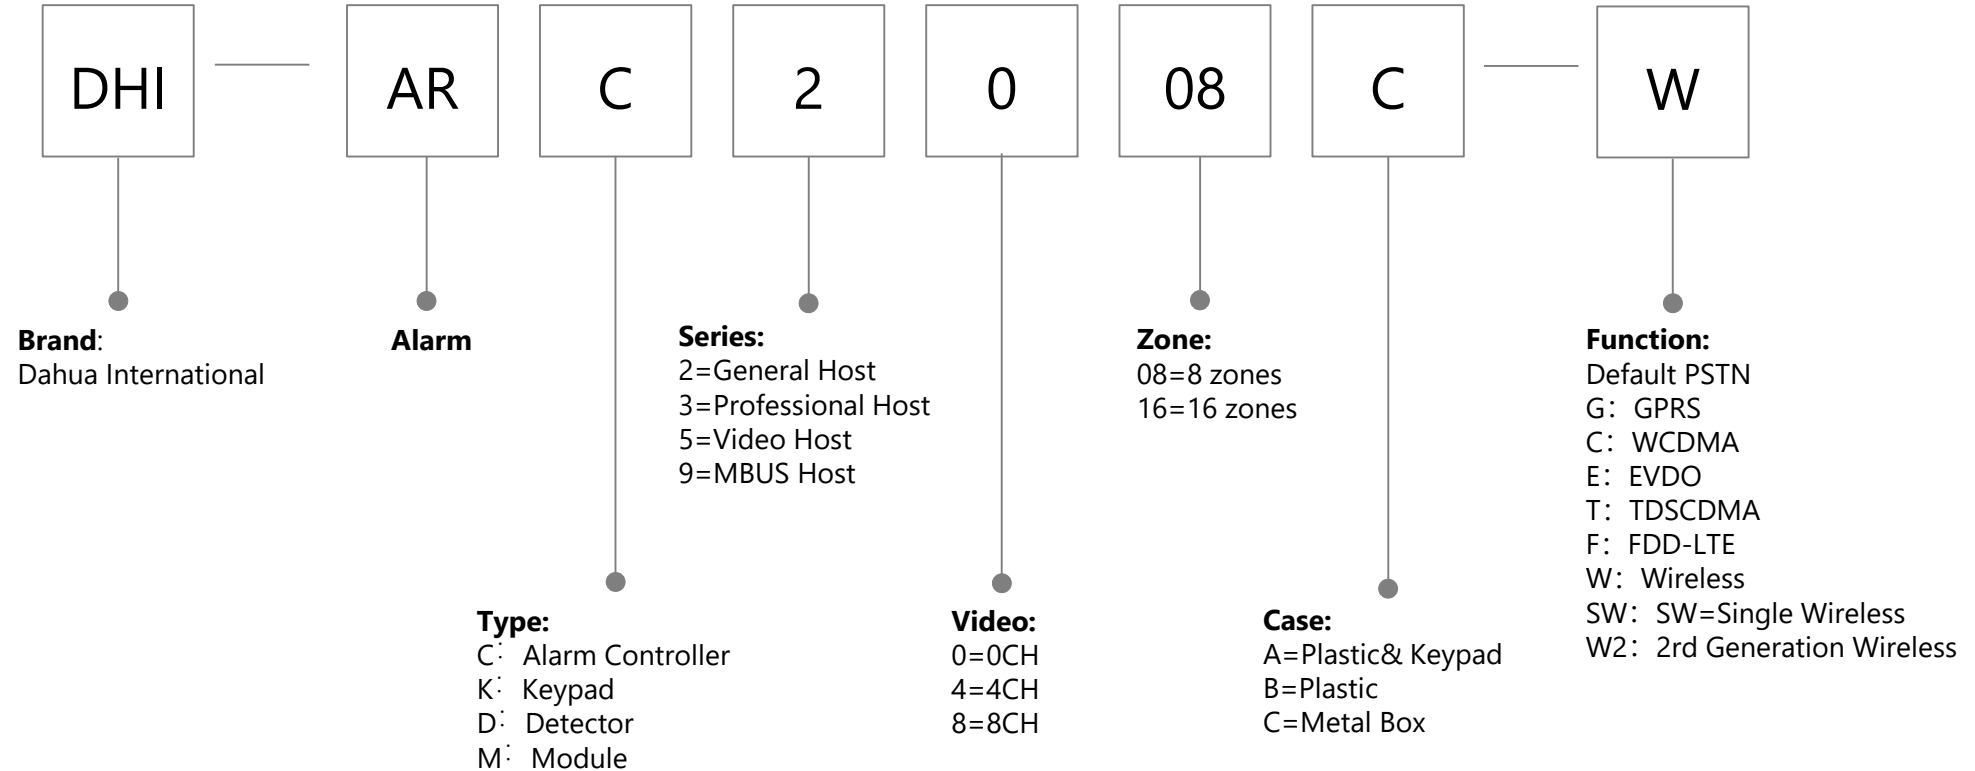

Video conferencing system series

Endpoint

Video conferencing Multiple control system series unit

Video Intercom(Outdoor Station)

Notice: The naming rule is applicable to the products released after 2016

Video Intercom(Indoor Monitor)

Notice: The naming rule is applicable to the products released after 2016

Video Intercom(KIT)

Notice: The naming rule is applicable to the products released after 2019

Alarm (Controller)

Alarm (Keypad)

Alarm (Module)

Access Control (Integrated)

Access Control (Controller)

Access Control(Reader)

Access Control(Module)

Access Control (Attendance)

Access Control (Turnstile)

ITS-Traffic Camera

ITS-Traffic Accessory

ITS-Traffic Signal Controller

ITS-Traffic Controller-Board

ITS-Traffic light

ITS-Speed Measuring System

IVS

Dash Camera

Metal Detector

Baggage & Parcel Screening