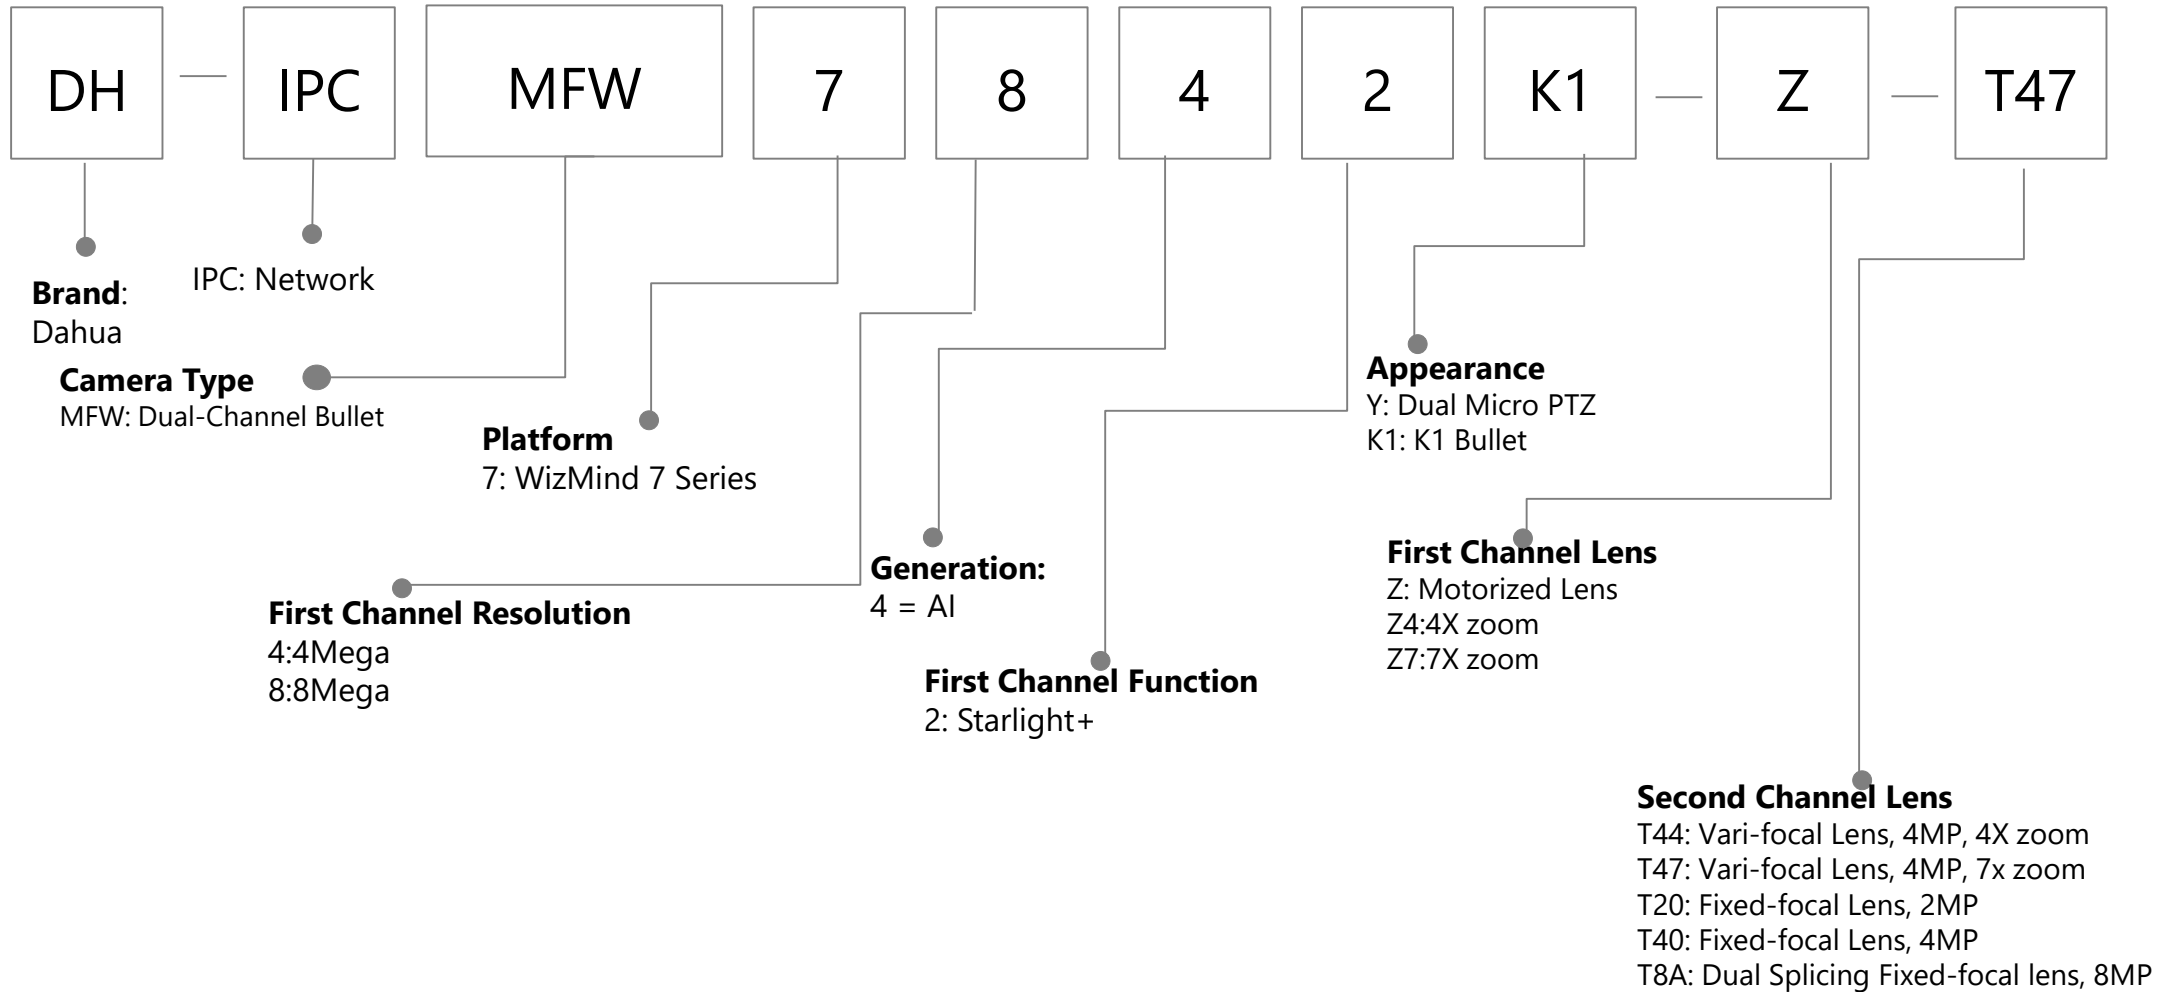

Network Camera(Dual-Channel Series)