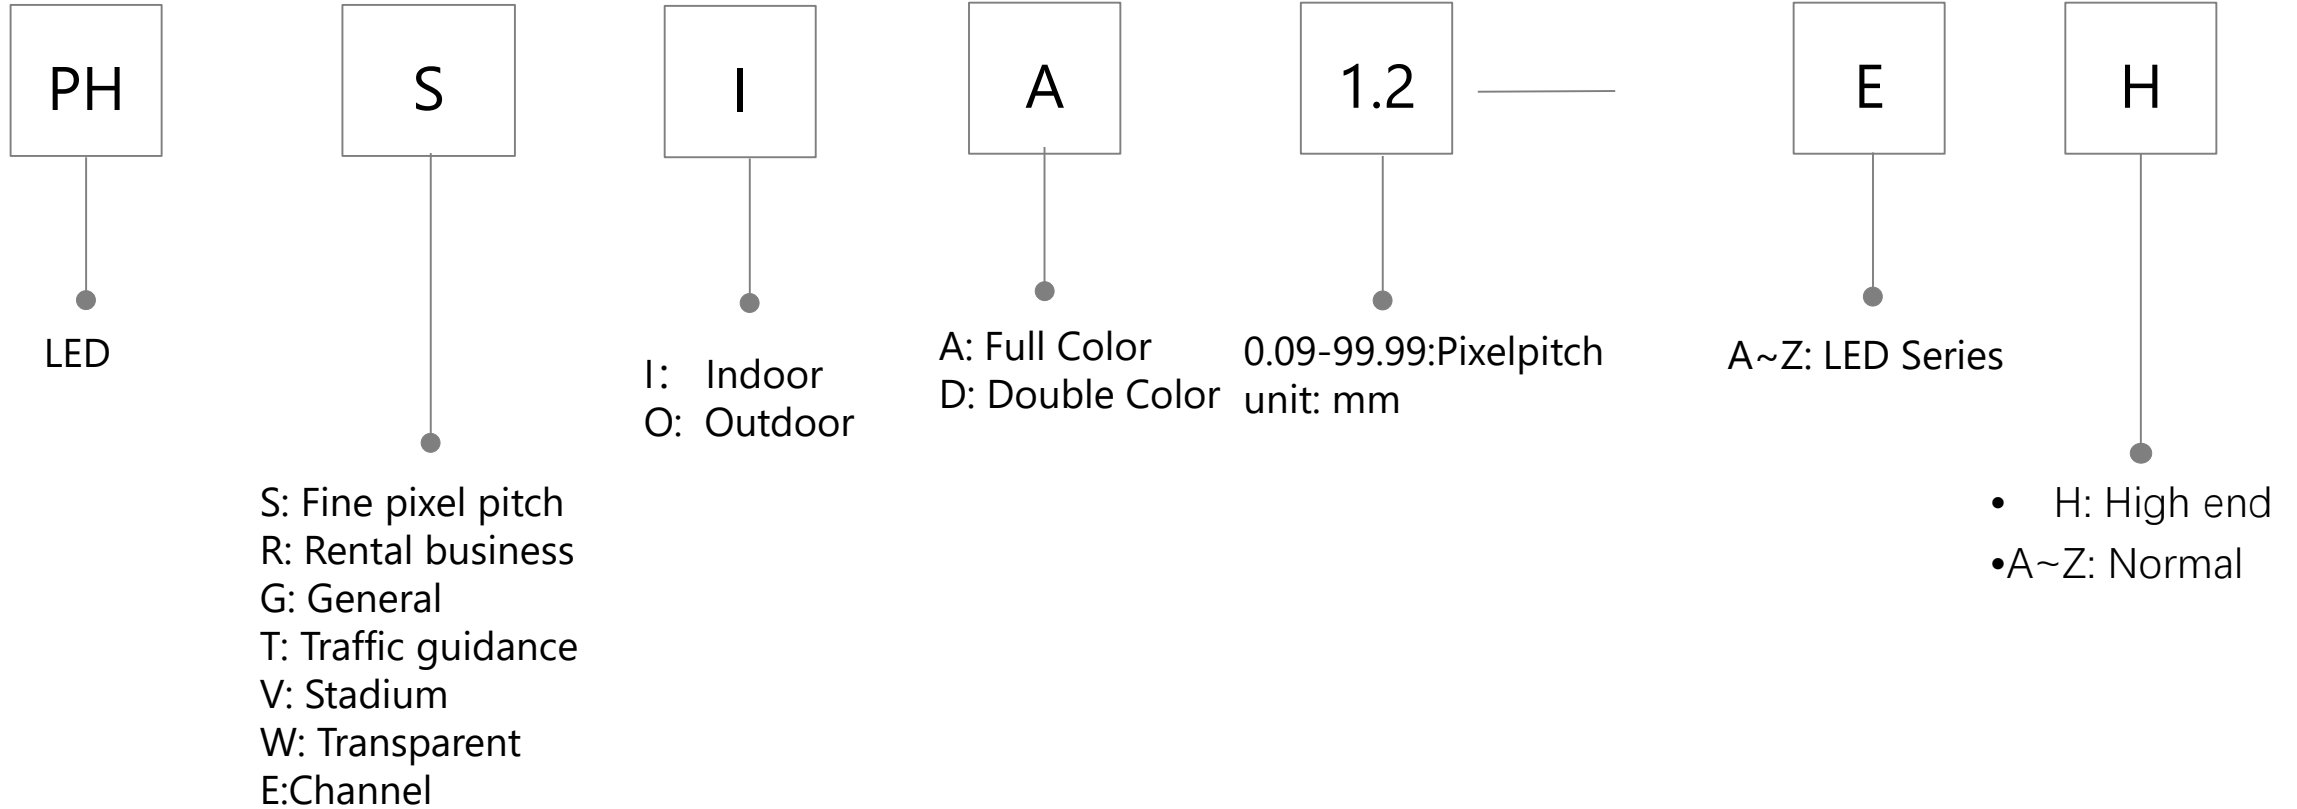

H: Horizontal
(): Untouchable

Interactive LCD Display

Accessory

Interactive LCD Display

HiBoard: E-Whiteboard Display

A: Ultimate
.....

Size:
65: 65"
75: 75"
86: 86"

H: overseas edition

Accessory

E-Whiteboard
Display

SMA: Sharing Cable
PC: Detachable PC
ST: Removable pedestal

null: 缺省
CPU: I3 / I5 / I7

Reserve
A~Z

Reserve
0~9

H: overseas

LED Display