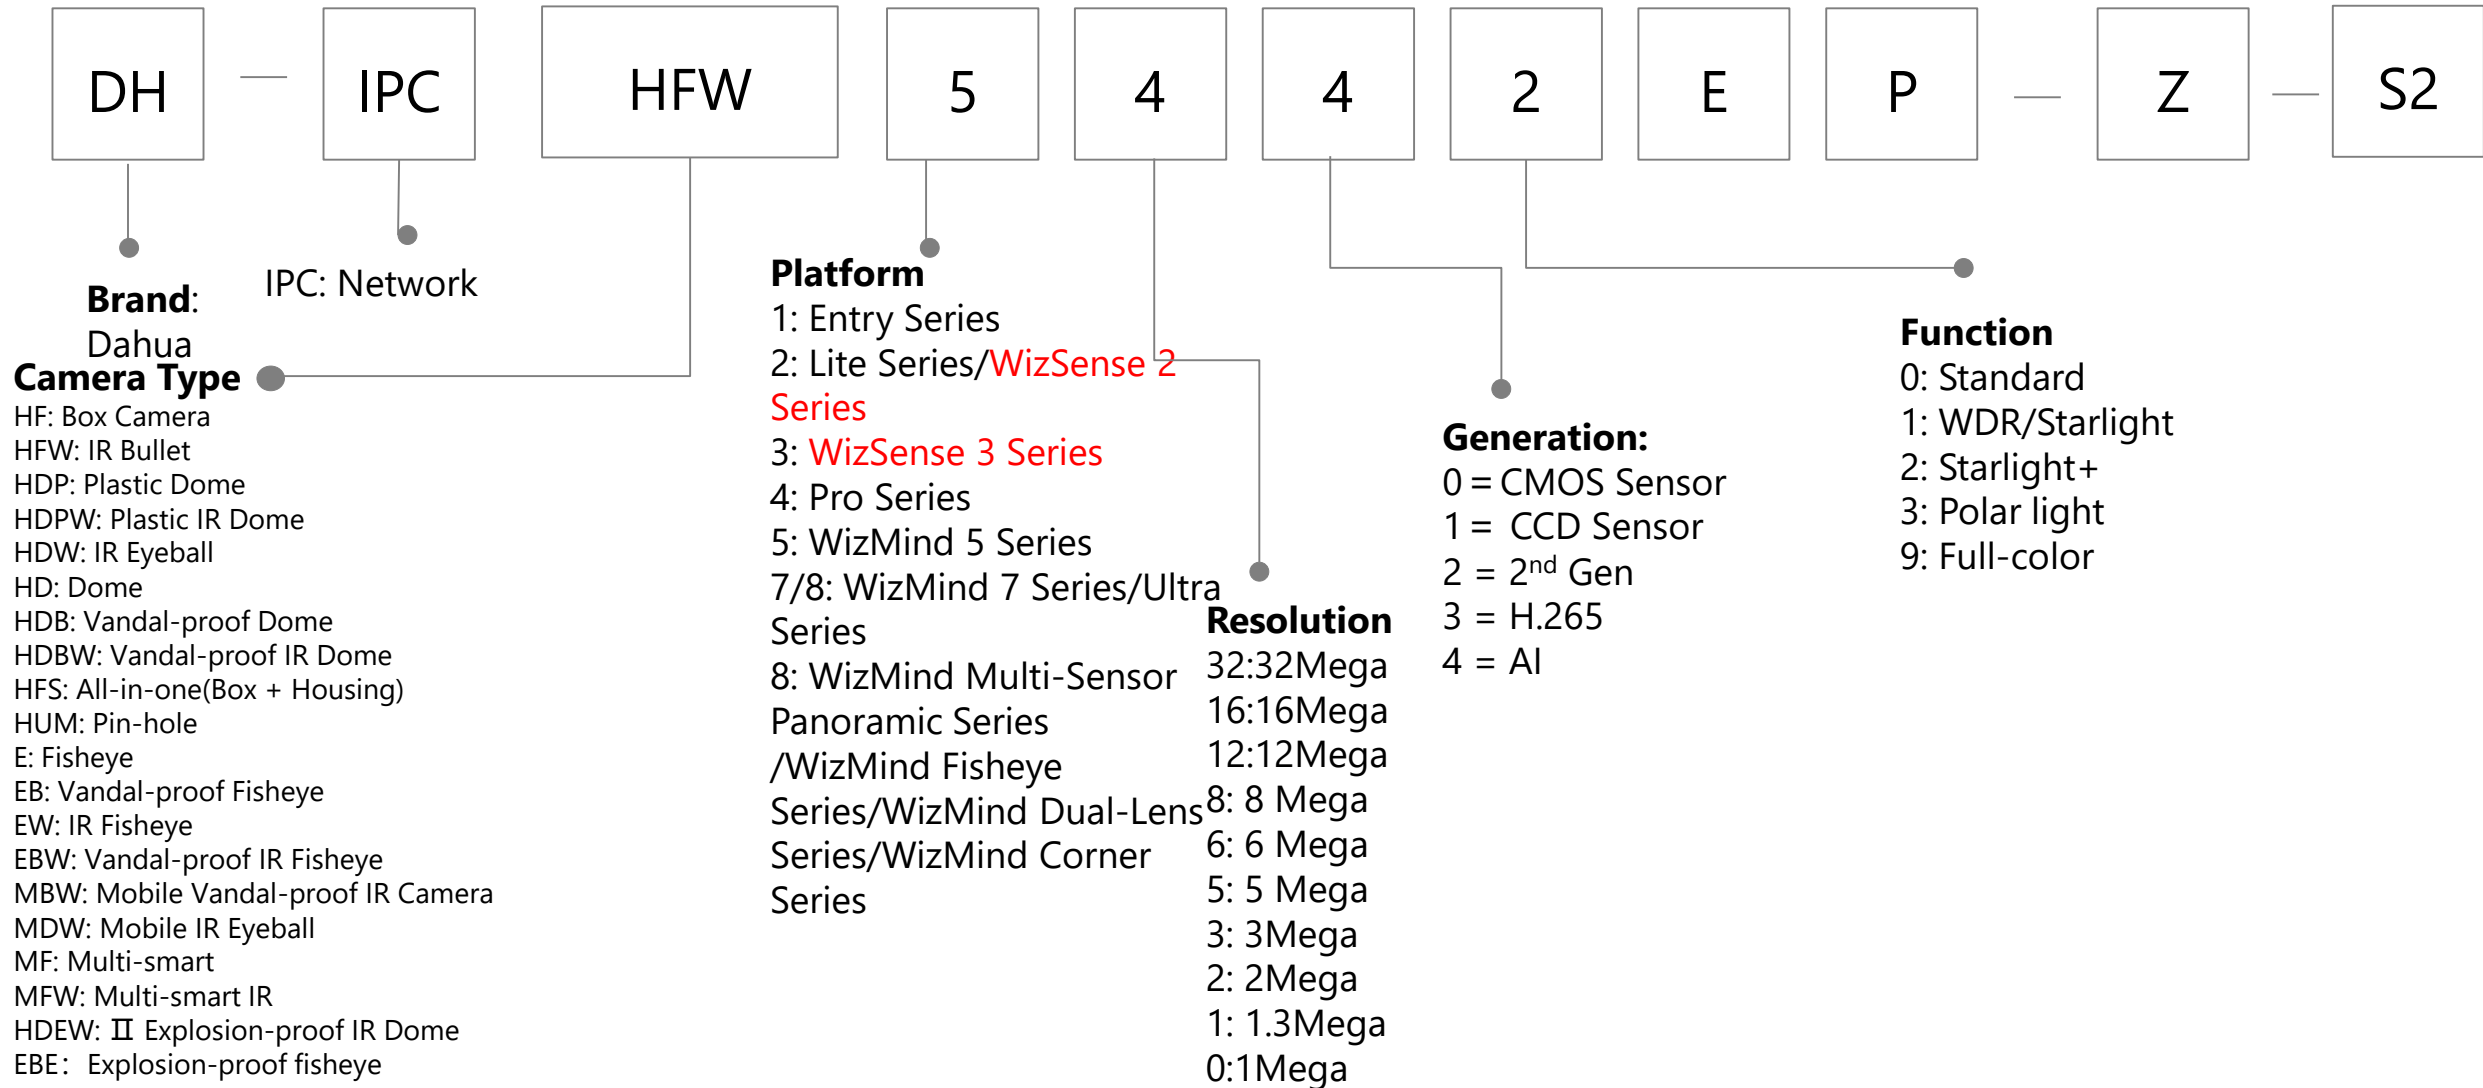

Video Format:

P: PAL
 N: NTSC

Feature:

-VF: Manual vari-focal
 -Z: Motorized vari-focal
 -H: With built-in heater
 -T: With SDI output
 -A: Built-in mic
 -DP: Dual-power
 (AC24V/DC12V)
 -POC: Power over coax
 -LED: White light
 -DIP: Dip switch
 -VP: Vandal proof
 -TH: Temperature & Humidity
 -IL: Smart Dual Illuminators
 -W: Wireless
 -IRE6: IR 60m
 -PIR: PIR Camera
 -L: White Light
 -S: Siren
 -LS: White Light & Siren
 -PV: TiOC Camera

HDCVI Recorder (XVR)

HDCVI Cooper Series (Camera & Recorder)

Network Camera(1/2)

Network Camera(2/2)

Appearance

- B: Single IR LEDs IR Bullet
- C: IR Bullet/Mini Dome
- D: Double IR LEDs IR Bullet
- E: IR-Bullet / Dome / Single IR LEDs Plastic Eyeball
- EM: Single IR LEDs Metal Eyeball
- F: Dome / Box Camera / Four IR LEDs IR Bullet
- G: Indoor Dome
- H: VF Bullet(with junction box) / Dome(with junction box) / Eyeball
- K: IR Bullet
- M: S-model Metal Eyeball/ Long IR Bullet
- R: Metal Vandal-proof IR Dome / Metal Bullet/Metal Eyeball
- R1: R1 Dome
- S: Plastic IR Eyeball / Mini IR Bullet
- S1: S1 IR Eyeball
- T: IR Bullet / IR Eyeball
- T1: T1 IR Bullet
- TM: Metal IR Eyeball
- X: Dual-Lens Camera
- DS1: Non-PoE S1 Bullet
- DV: Non-PoE Eyeball
- DG: Non-PoE G Bullet
- DF: Non-PoE F Bullet
- DK1: Non-PoE K1 Bullet**

22

—

LN

200

Brand:
Overseas Dahua

LTV: TV

Size:
22: 22"
24: 24"
32: 32"
40: 40"
43: 43"
50: 50"
55: 55"
65: 65"
75: 75"

Positioning:
LN: Analog TV

H: Horizontal
(): Untouchable

Interactive LCD Display

Accessory

Interactive LCD Display

HiBoard: E-Whiteboard Display

A: Ultimate
.....

Size:
65: 65"
75: 75"
86: 86"

H: overseas edition