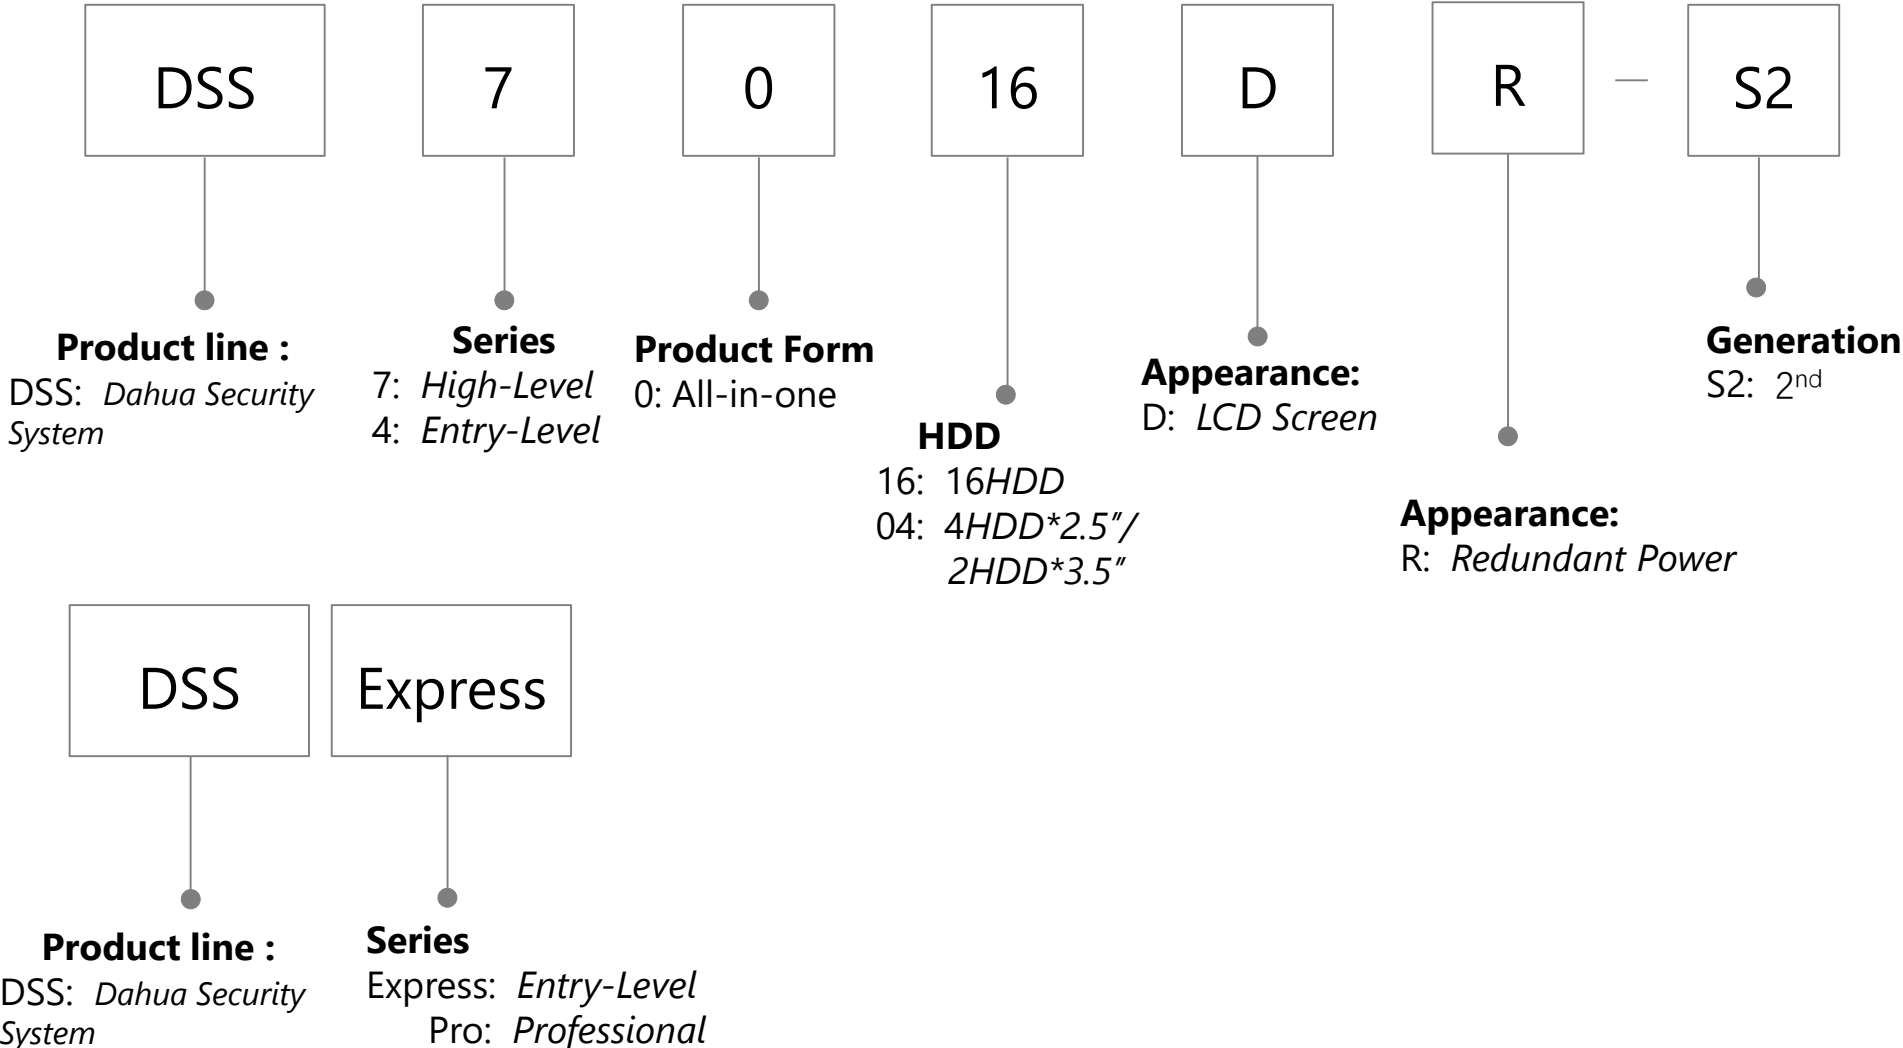

DSS Baseline