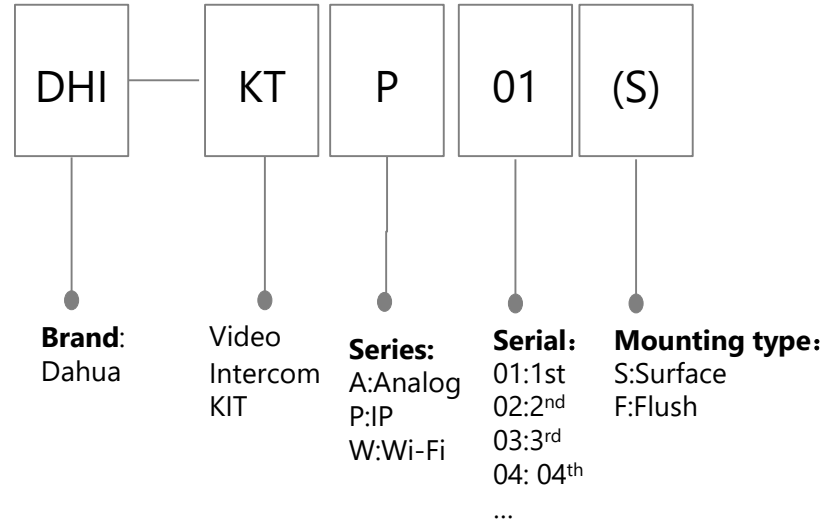

Microphone

- 3x: economical series
- 4x: elite series

Video conferencing system series

All-in-one USB camera & PTZ camera & HD camera

- 4- All-in-one USB camera (set on table)
- 5- Soundbar & (PTZ camera)

Video conferencing system series

Endpoint

Video conferencing Multiple control system series unit

Video Intercom(Outdoor Station)

Notice: The naming rule is applicable to the products released after 2016

Video Intercom(Indoor Monitor)

Notice: The naming rule is applicable to the products released after 2016

Video Intercom(KIT)

Notice: The naming rule is applicable to the products released after 2019

Alarm (Controller)

Alarm (Keypad)

Alarm (Module)