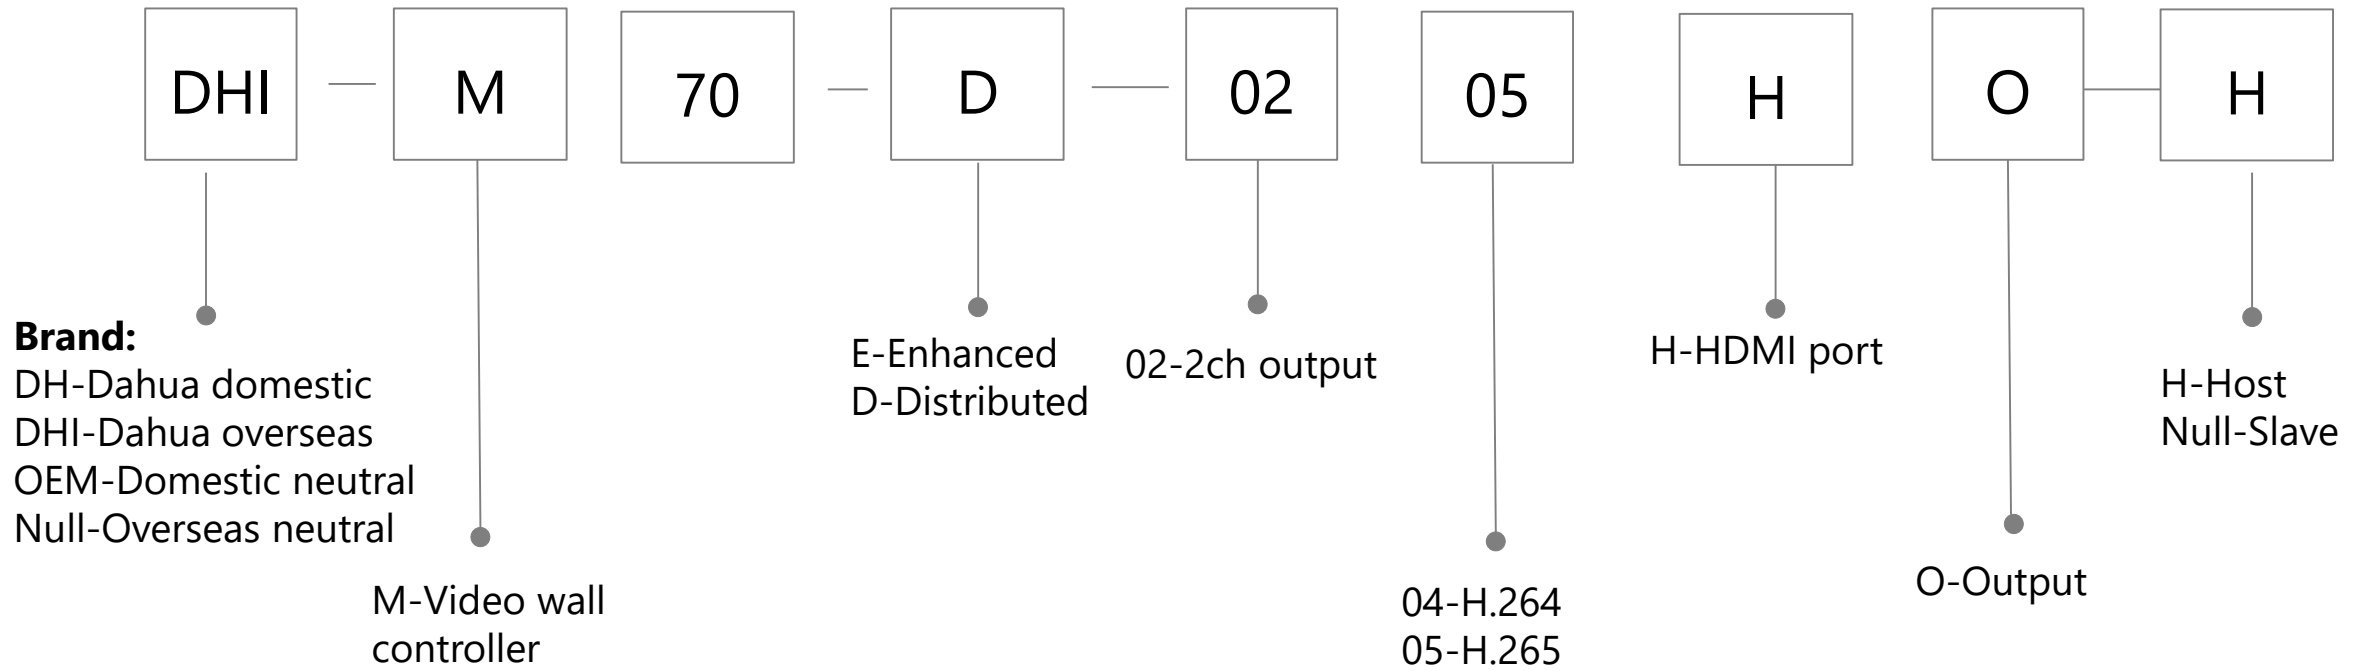

Accessory

E-Whiteboard
Display

SMA: Sharing Cable
PC: Detachable PC
ST: Removable pedestal

null: 缺省
CPU: I3 / I5 / I7

Reserve
A~Z

Reserve
0~9

H: overseas

LED Display

Decoder

Video wall controller

Video wall controller

KVM

Switch

Wireless Bridge

—Only for V-Radio series wireless bridge

Accessory