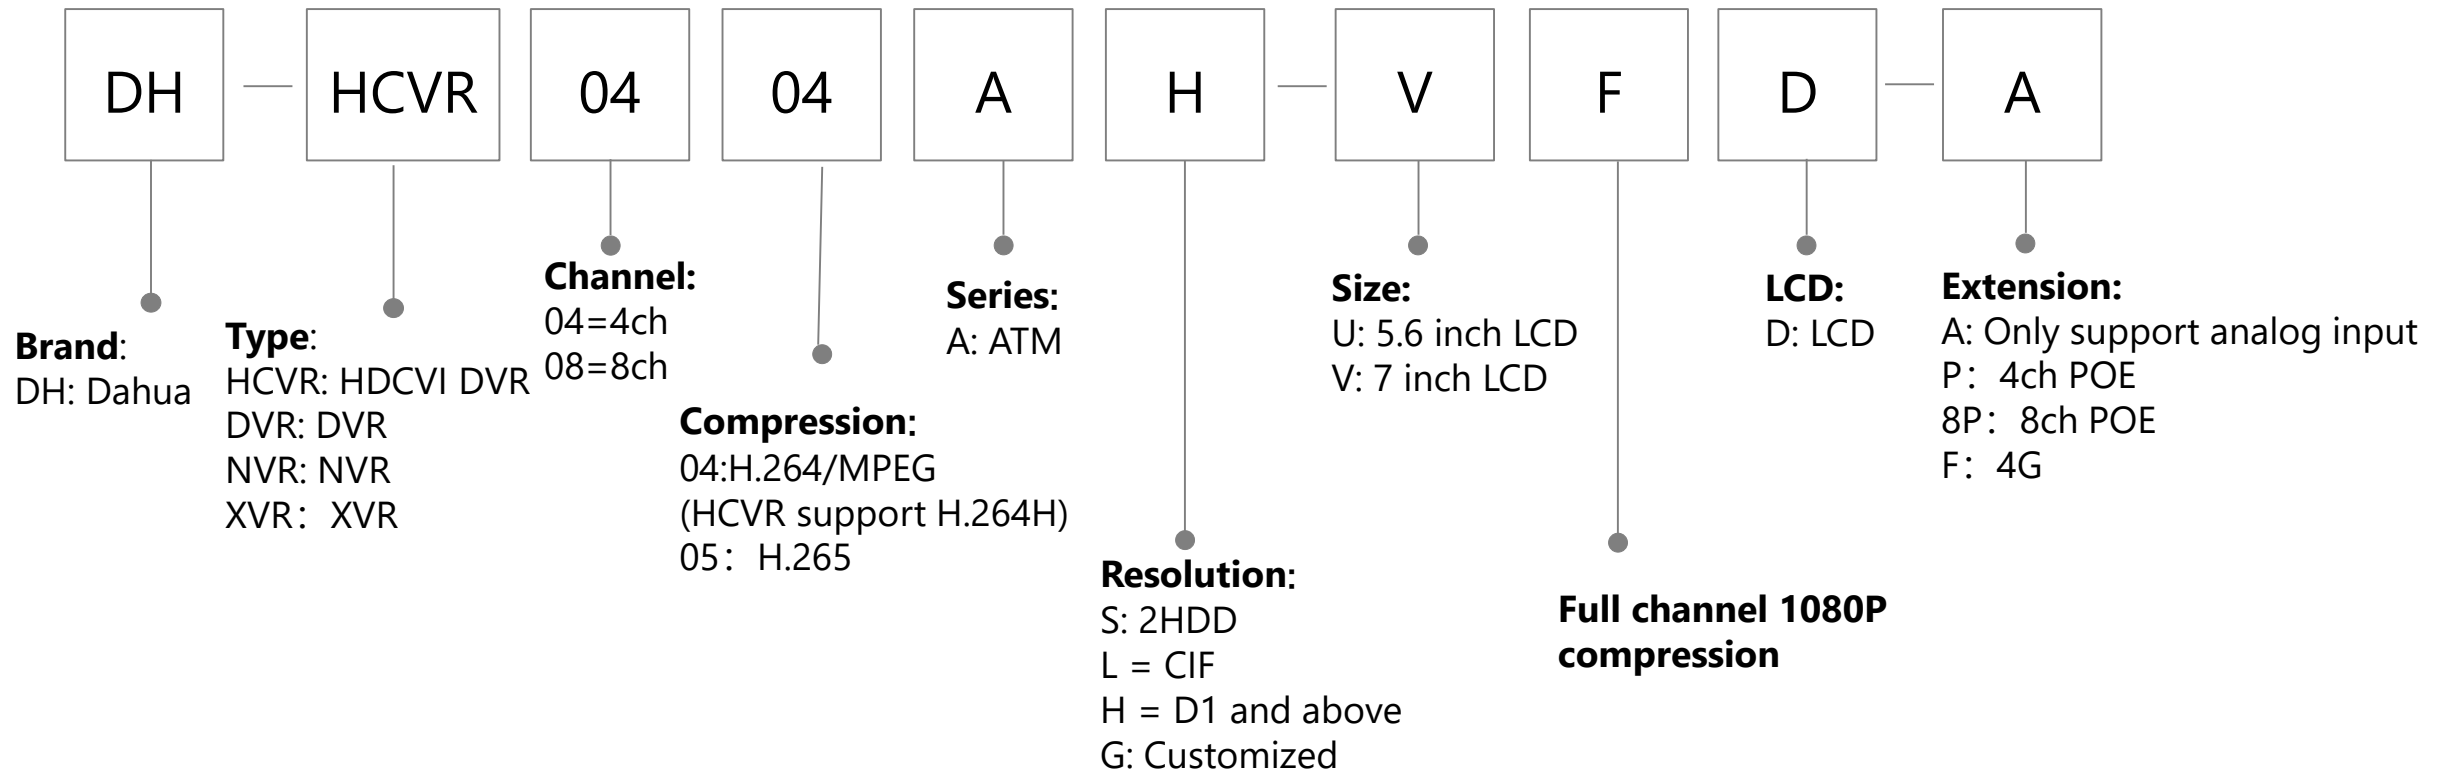

ATM DVR/NVR