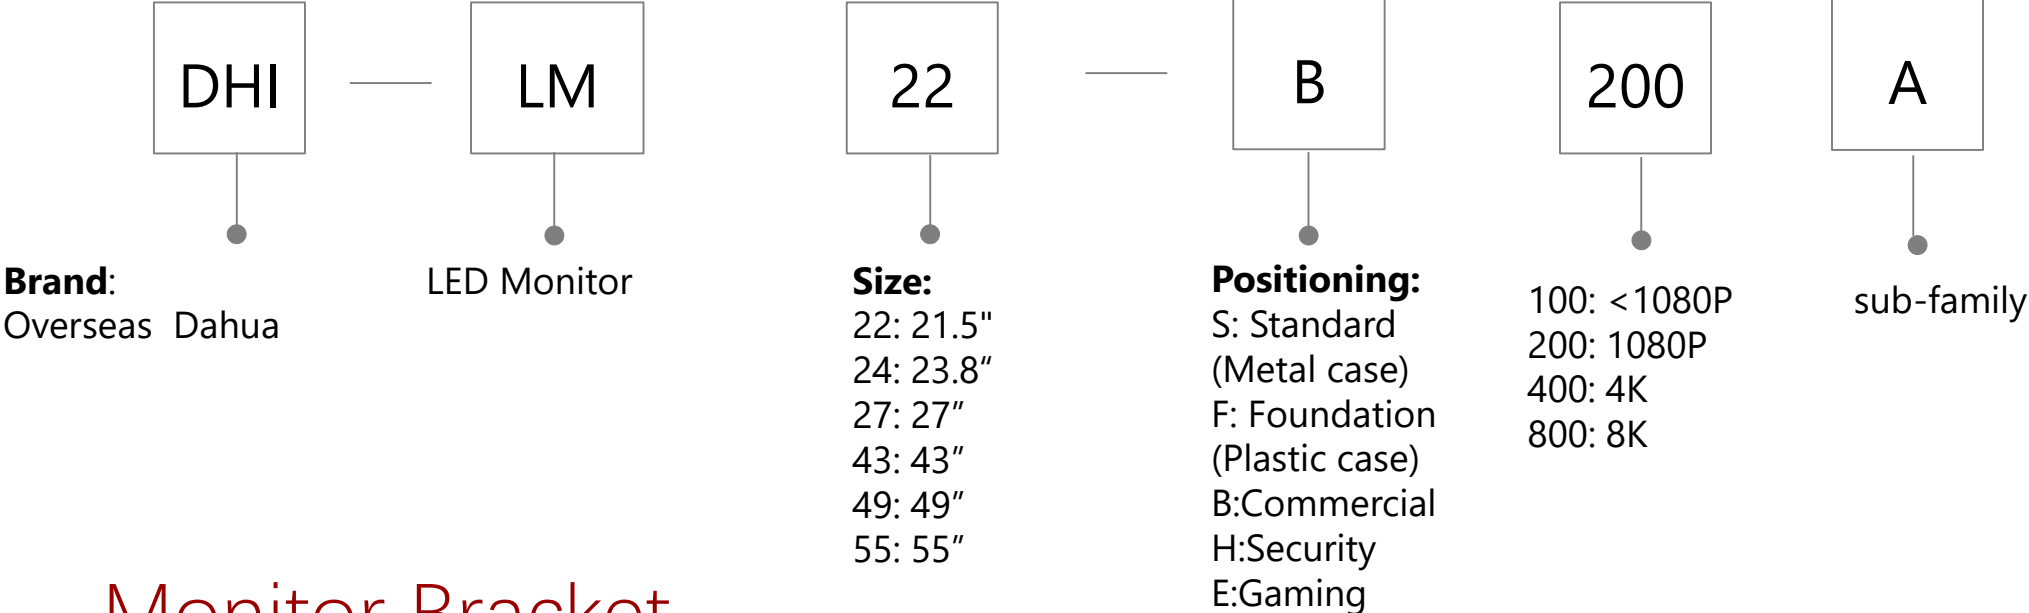

Monitor

Monitor Bracket