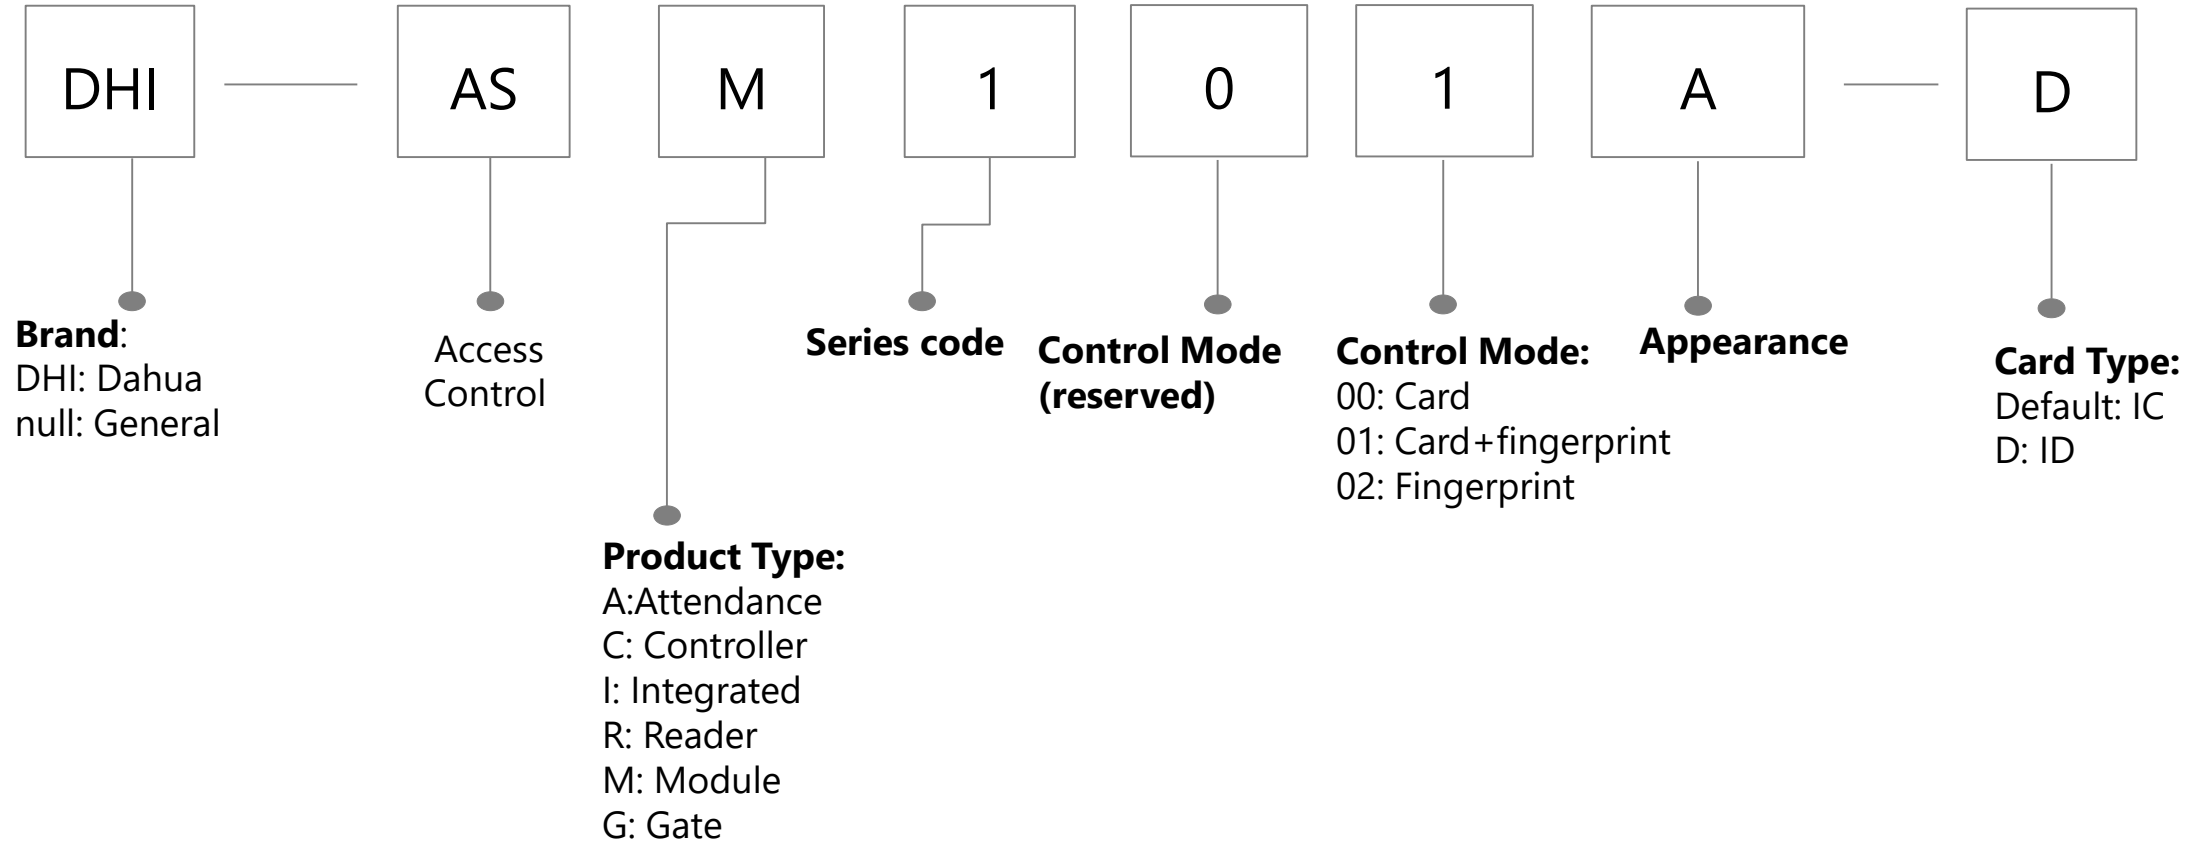

Notice: The naming rule is applicable to the products released after 2016

Video Intercom(KIT)

Notice: The naming rule is applicable to the products released after 2019

Alarm (Controller)

Alarm (Keypad)

Alarm (Module)

Access Control (Integrated)

Access Control (Controller)

Access Control(Reader)

Access Control(Module)

Access Control (Attendance)

Access Control (Turnstile)

ITS-Traffic Camera

ITS-Traffic Accessory

ITS-Traffic Signal Controller

ITS-Traffic Controller-Board

ITS-Traffic light

ITS-Speed Measuring System

IVS

Dash Camera

Metal Detector

Baggage & Parcel Screening