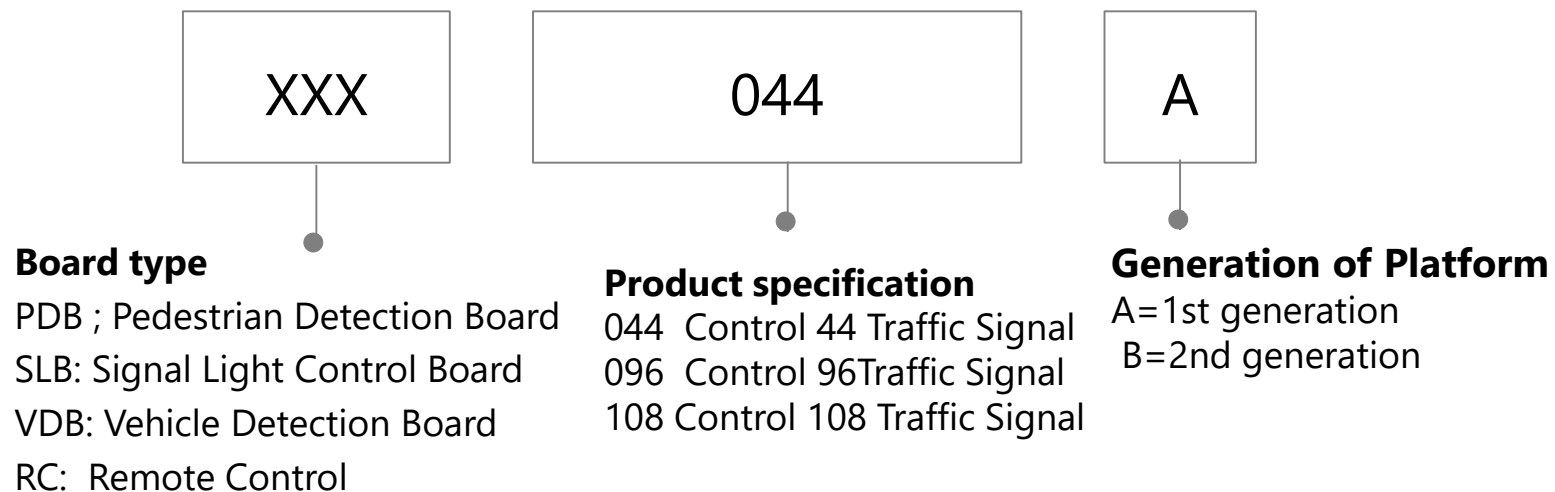

Notice: The naming rule is applicable to the products released after 2016

Video Intercom(KIT)

Notice: The naming rule is applicable to the products released after 2019

Alarm (Controller)

Alarm (Keypad)

Alarm (Module)

Access Control (Integrated)

Access Control (Controller)

Access Control(Reader)

Access Control(Module)

Access Control (Attendance)

Access Control (Turnstile)

ITS-Traffic Camera

ITS-Traffic Accessory

ITS-Traffic Signal Controller

ITS-Traffic Controller-Board

ITS-Traffic light

ITS-Speed Measuring System

IVS

Dash Camera

Metal Detector

Baggage & Parcel Screening