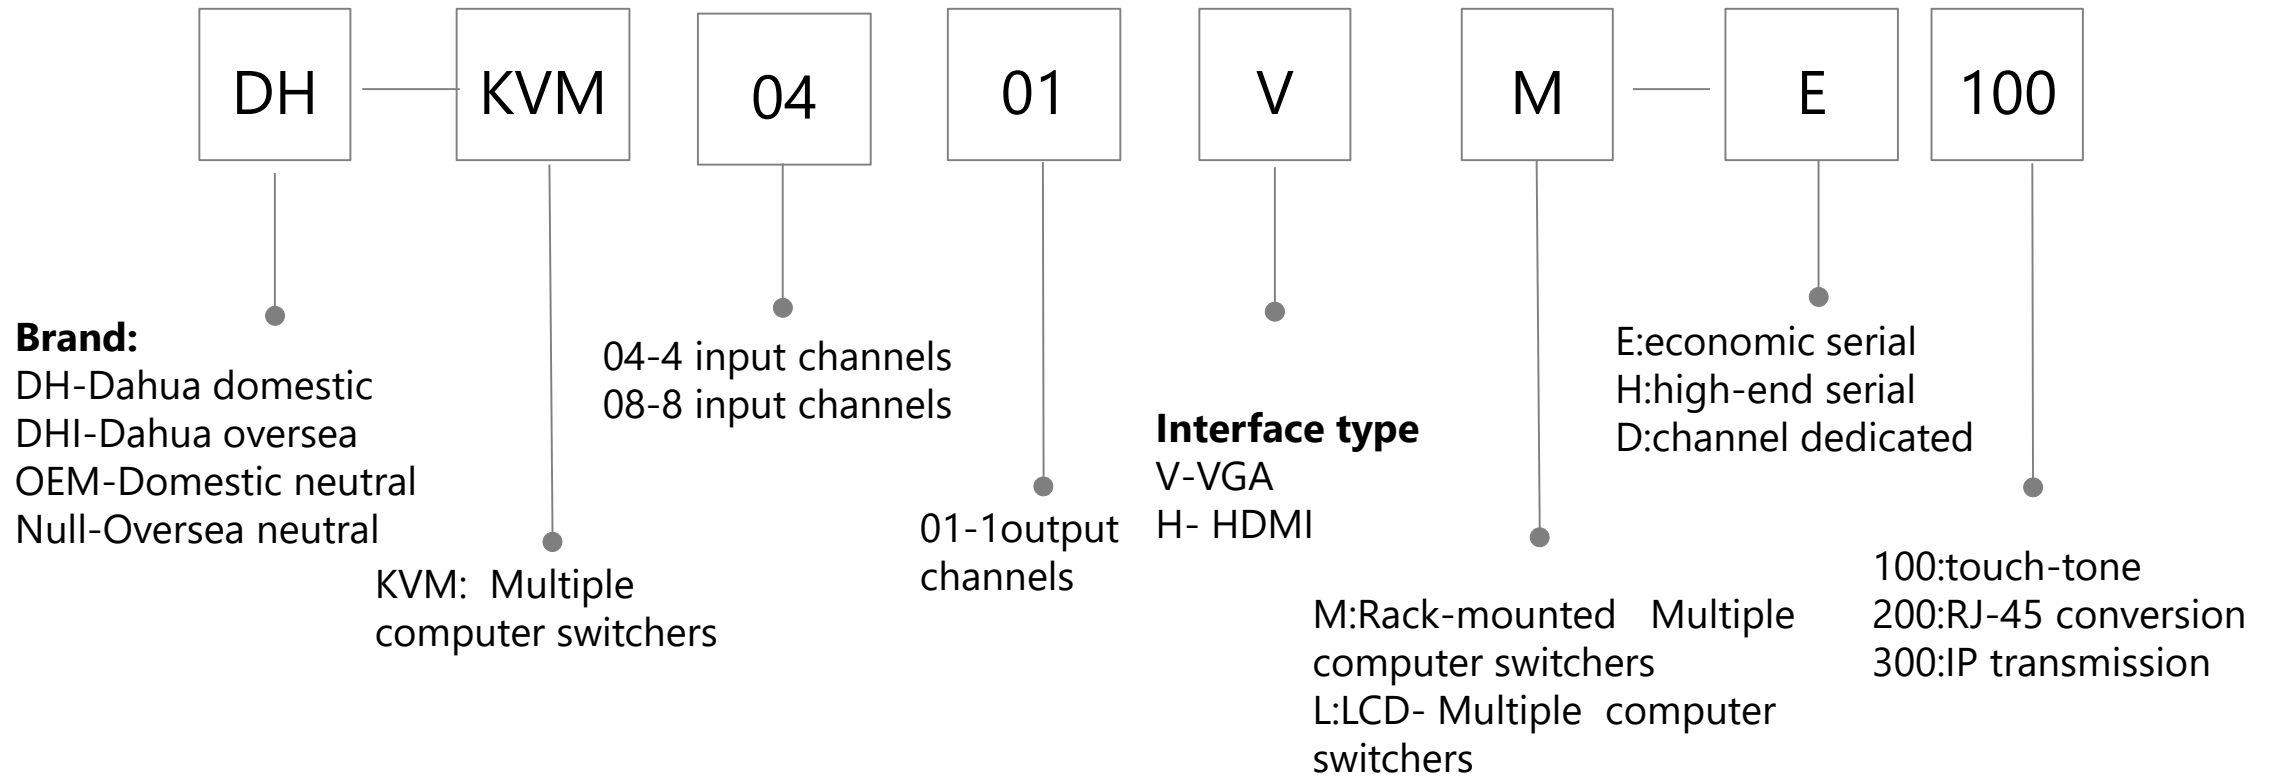

Accessory

E-Whiteboard
Display

SMA: Sharing Cable
PC: Detachable PC
ST: Removable pedestal

null: 缺省
CPU: I3 / I5 / I7

Reserve
A~Z

Reserve
0~9

H: overseas

LED Display

Decoder

Video wall controller

Video wall controller

KVM

Switch

Wireless Bridge

—Only for V-Radio series wireless bridge

Accessory

Public Lens (new)

Audio

Video Conferencing

USB Camera

Category:

- 00-economical 1080P webcam
- 20-1080P USB webcam
- 25-1080P USB webcam (AF)
- 30- high level 1080P webcam(new appearance)
- 80H-4K webcam

Video conferencing system series