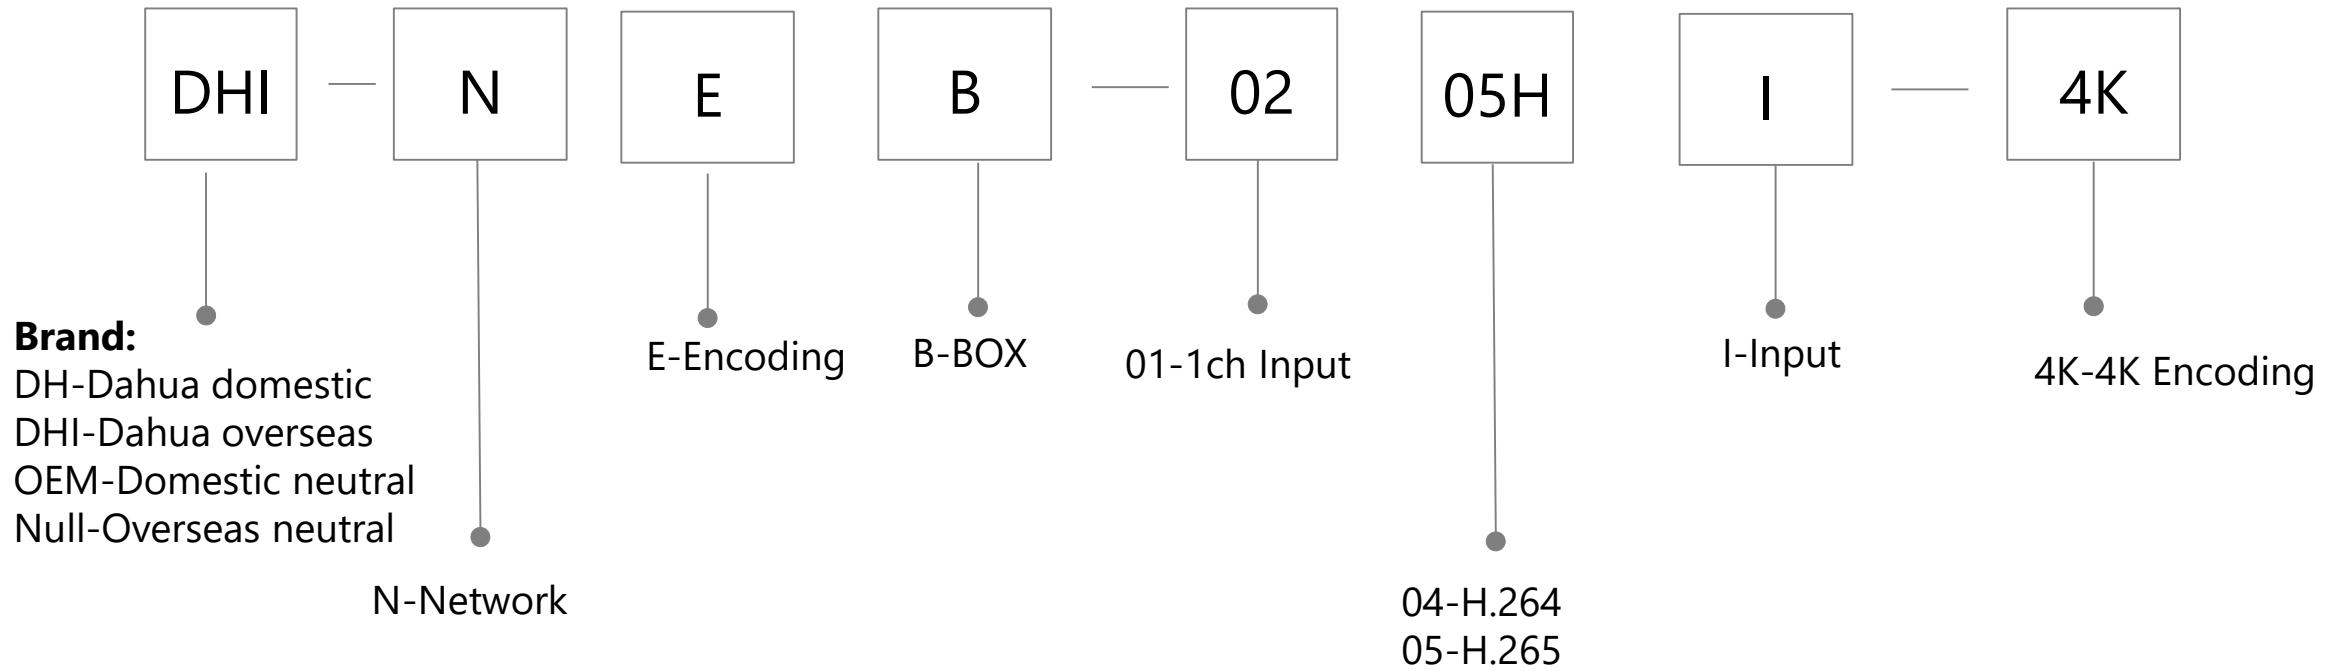

Video wall controller