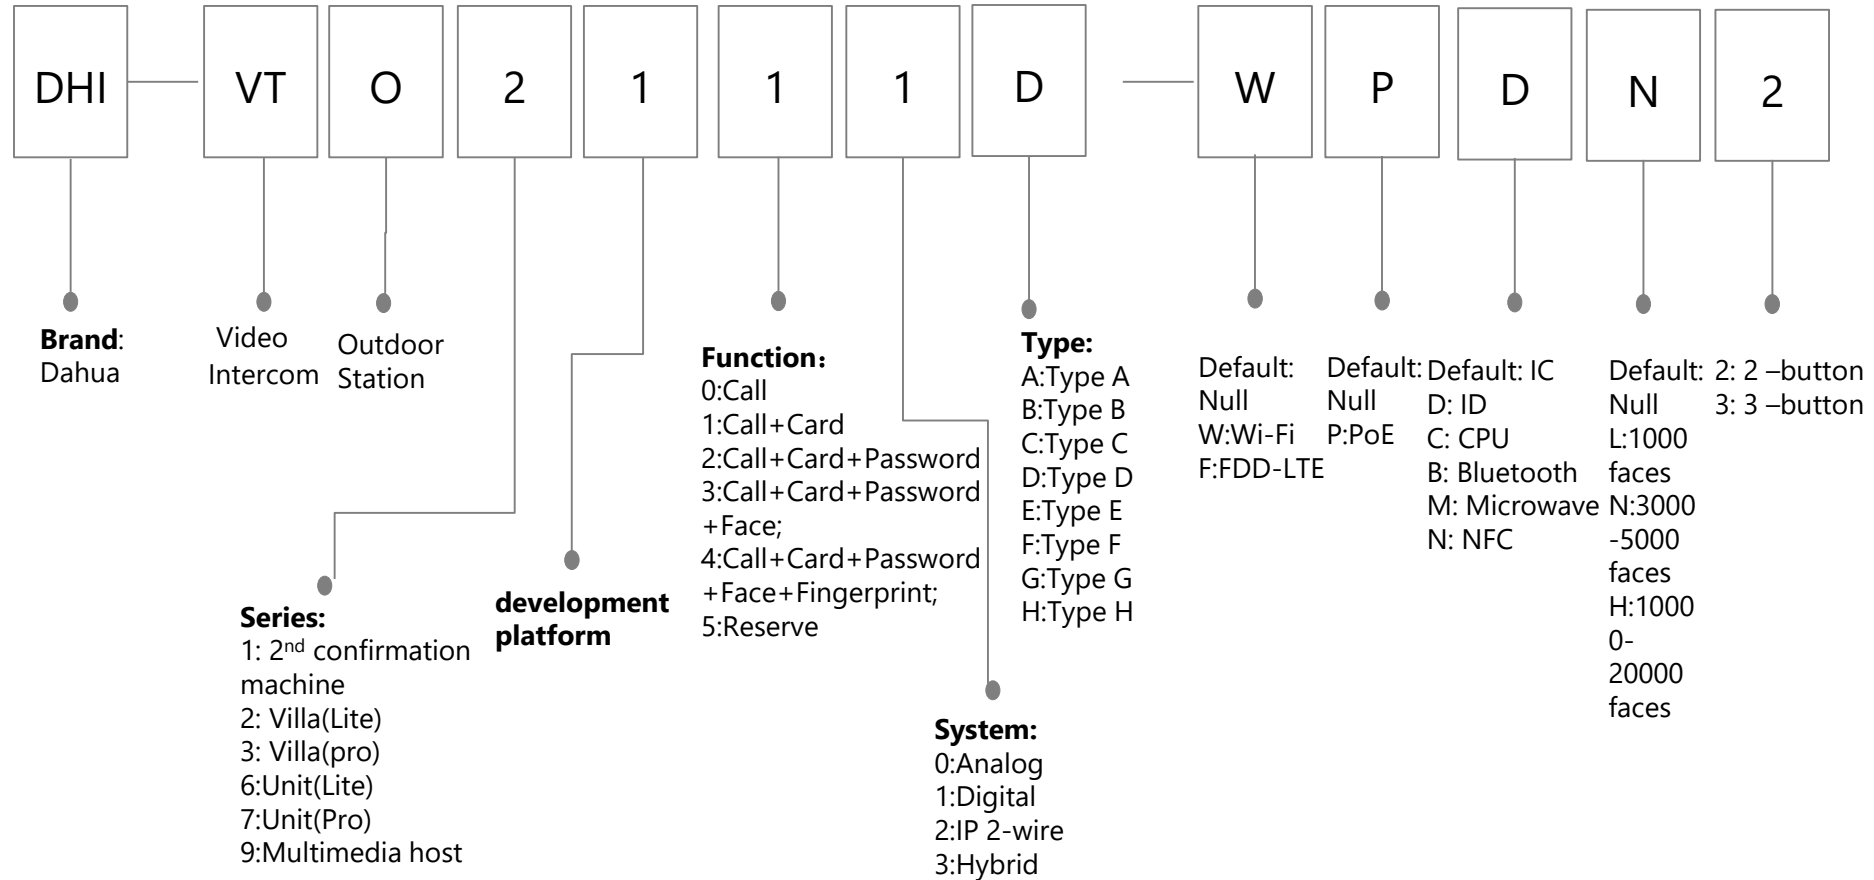

Microphone

- 3x: economical series
- 4x: elite series

Video conferencing system series

All-in-one USB camera & PTZ camera & HD camera

- 4- All-in-one USB camera (set on table)
- 5- Soundbar & (PTZ camera)

Video conferencing system series

Endpoint

Video conferencing Multiple control system series unit

Video Intercom(Outdoor Station)

Notice: The naming rule is applicable to the products released after 2016

Video Intercom(Indoor Monitor)

Notice: The naming rule is applicable to the products released after 2016

Video Intercom(KIT)

Notice: The naming rule is applicable to the products released after 2019

Alarm (Controller)

Alarm (Keypad)

Alarm (Module)