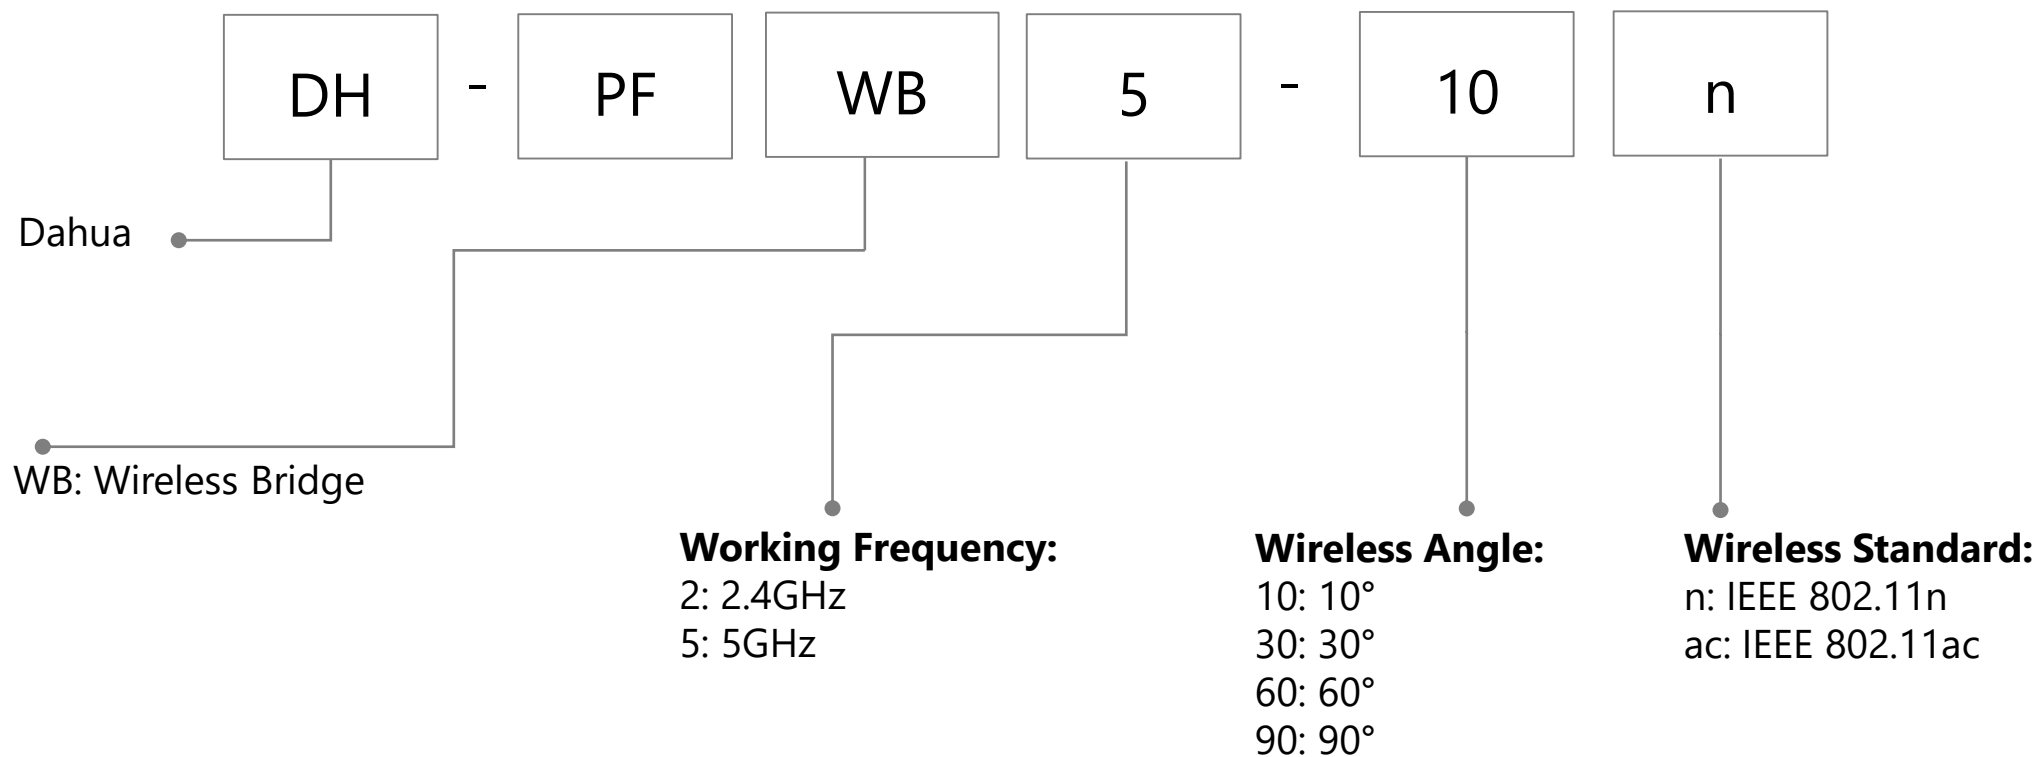

Wireless Bridge

—Only for V-Radio series wireless bridge