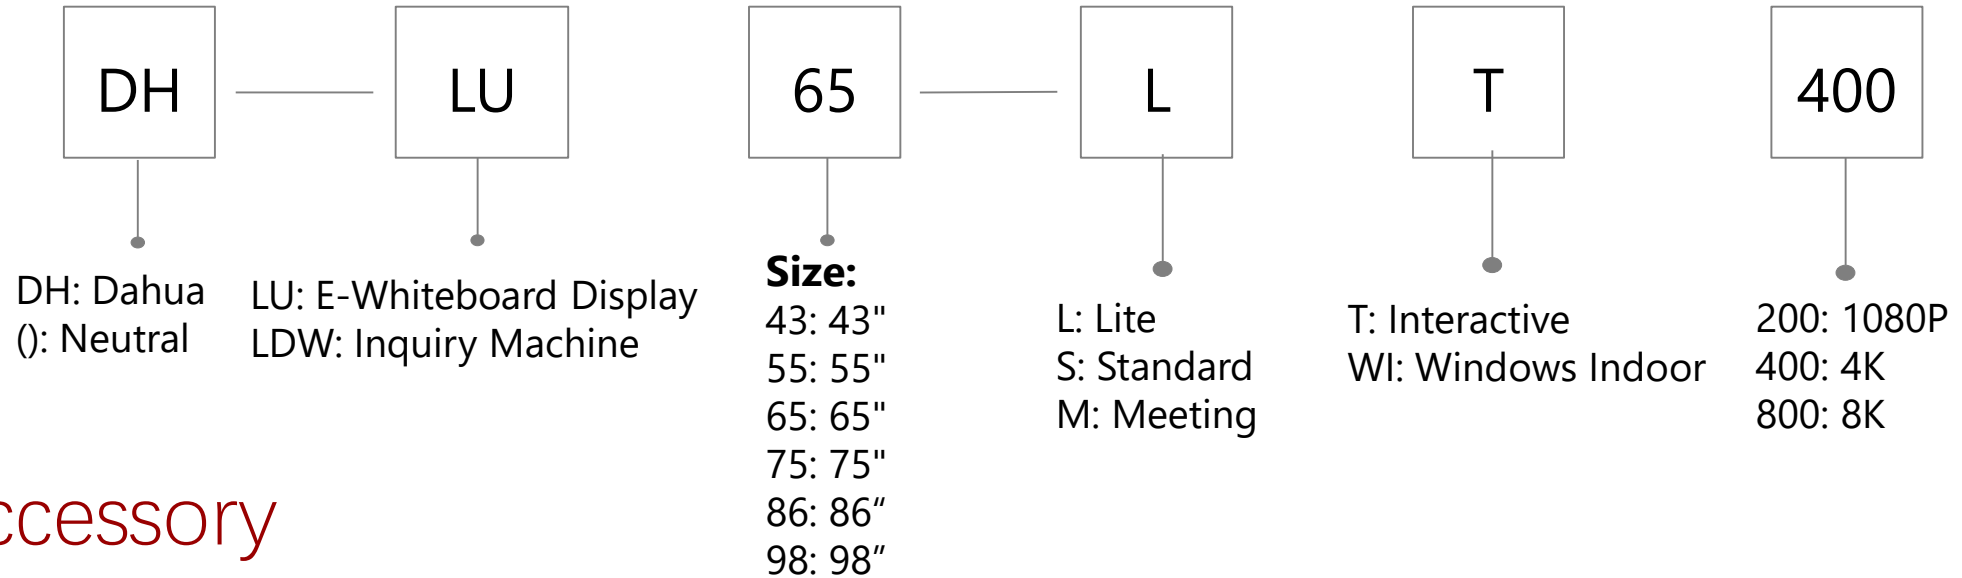

Interactive LCD Display

Accessory