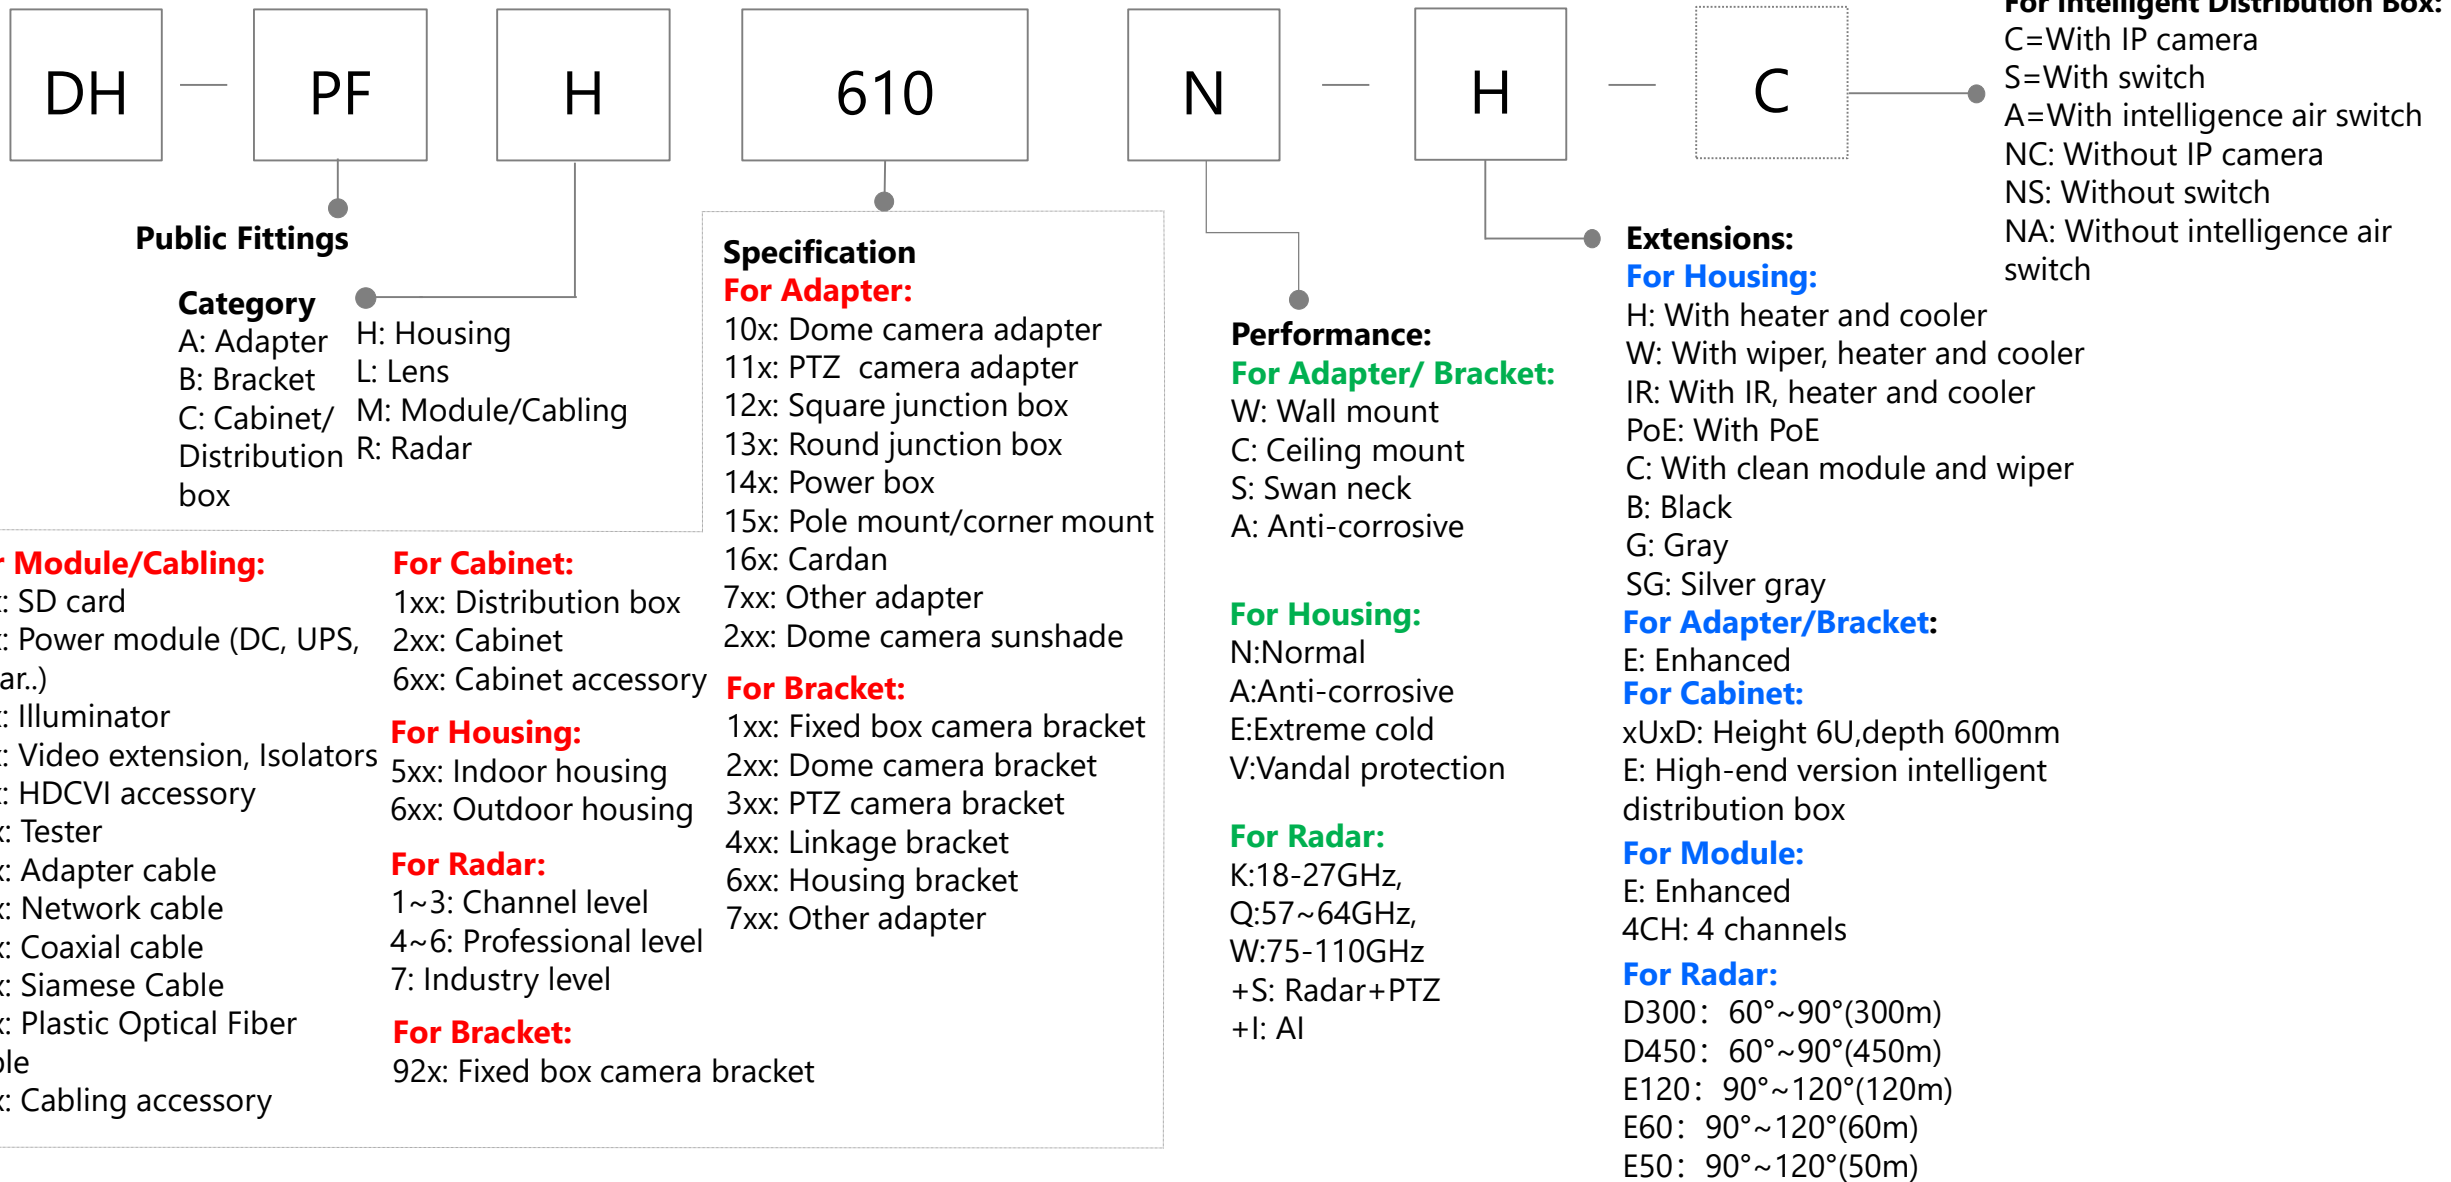

Accessory

E-Whiteboard
Display

SMA: Sharing Cable
PC: Detachable PC
ST: Removable pedestal

null: 缺省
CPU: I3 / I5 / I7

Reserve
A~Z

Reserve
0~9

H: overseas

LED Display

Decoder

Video wall controller

Video wall controller

KVM

Switch

Wireless Bridge

—Only for V-Radio series wireless bridge

Accessory

Public Lens (new)

Audio

Video Conferencing

USB Camera

Category:

- 00-economical 1080P webcam
- 20-1080P USB webcam
- 25-1080P USB webcam (AF)
- 30- high level 1080P webcam(new appearance)
- 80H-4K webcam

Video conferencing system series