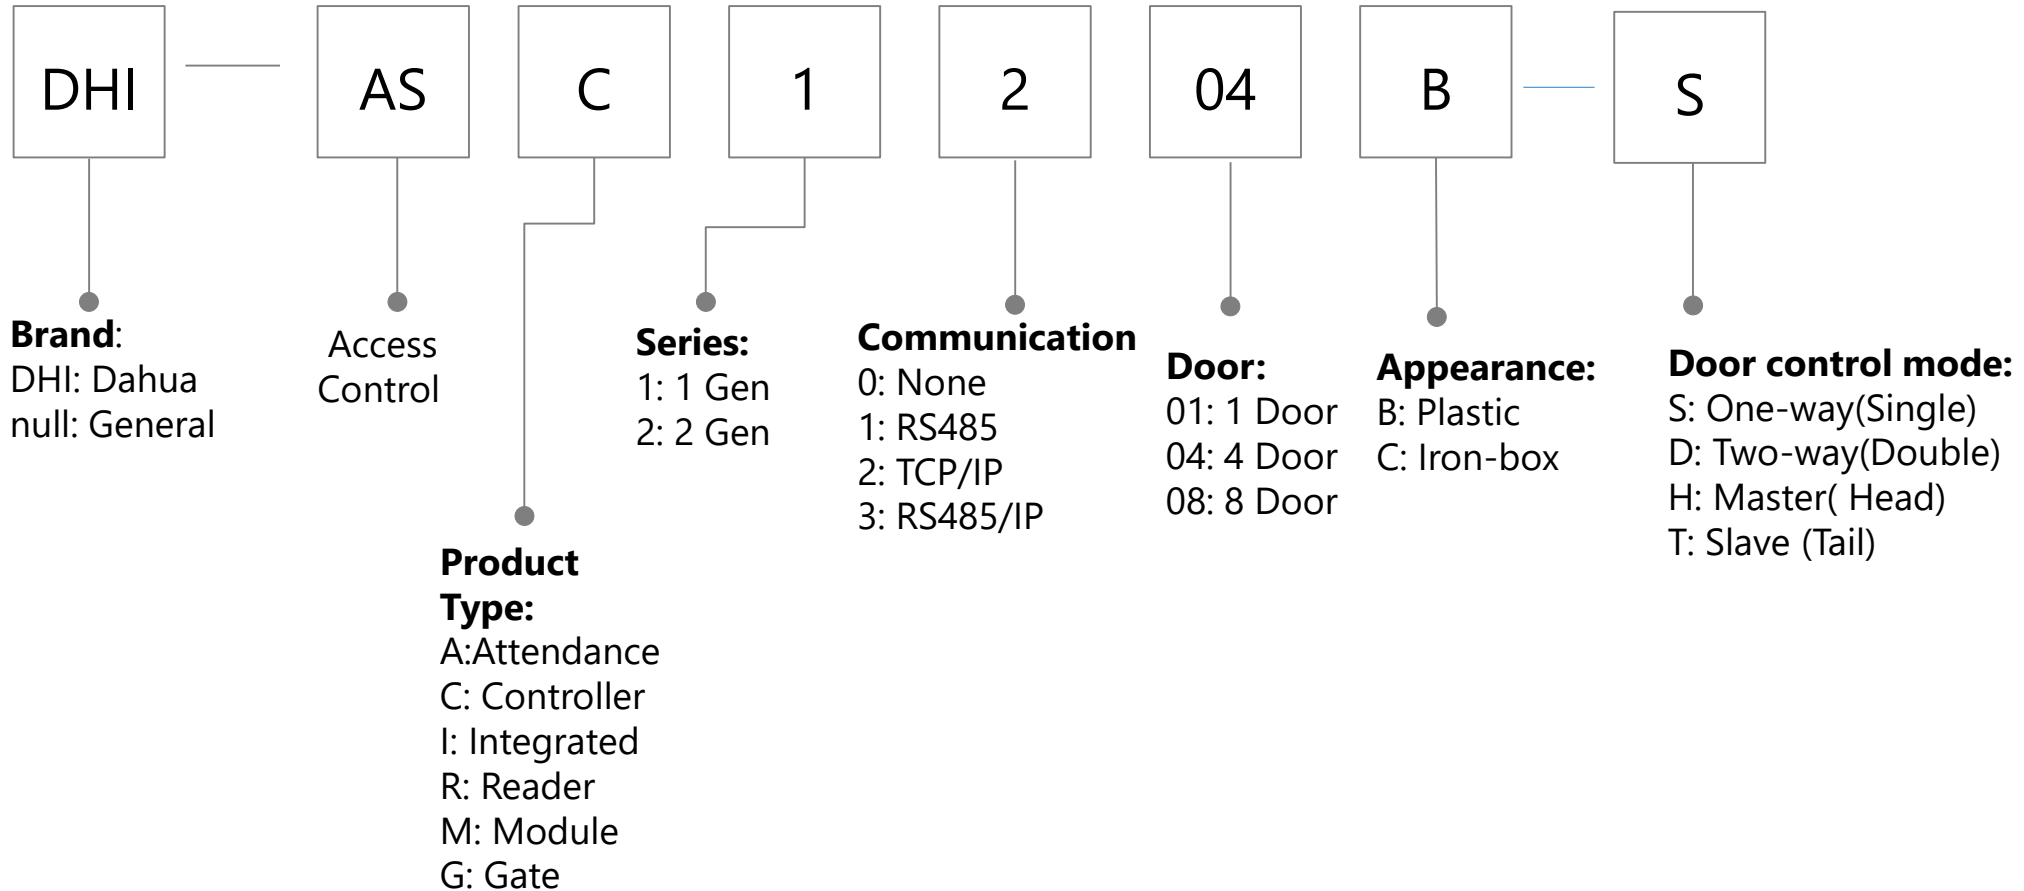

Video conferencing system series

Endpoint

Video conferencing Multiple control system series unit

Video Intercom(Outdoor Station)

Notice: The naming rule is applicable to the products released after 2016

Video Intercom(Indoor Monitor)

Notice: The naming rule is applicable to the products released after 2016

Video Intercom(KIT)

Notice: The naming rule is applicable to the products released after 2019

Alarm (Controller)

Alarm (Keypad)

Alarm (Module)

Access Control (Integrated)

Access Control (Controller)

Access Control(Reader)

Access Control(Module)

Access Control (Attendance)

Access Control (Turnstile)

ITS-Traffic Camera

ITS-Traffic Accessory