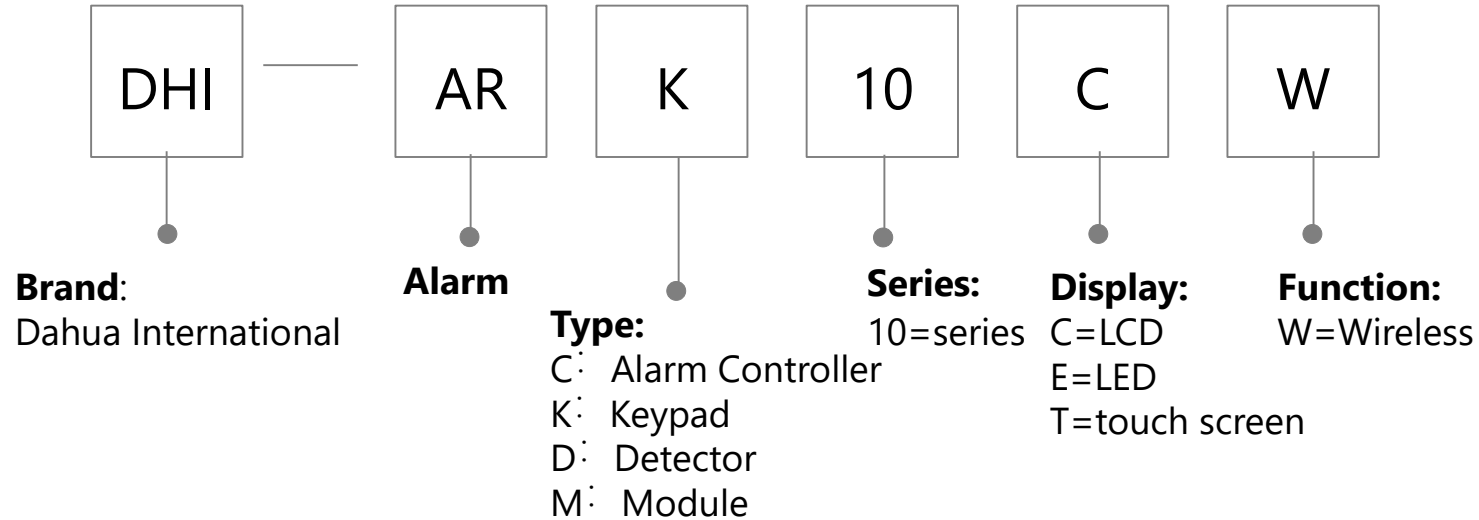

Video conferencing system series

Endpoint

Video conferencing Multiple control system series unit

Video Intercom(Outdoor Station)

Notice: The naming rule is applicable to the products released after 2016

Video Intercom(Indoor Monitor)

Notice: The naming rule is applicable to the products released after 2016

Video Intercom(KIT)

Notice: The naming rule is applicable to the products released after 2019

Alarm (Controller)

Alarm (Keypad)

Alarm (Module)

Access Control (Integrated)

Access Control (Controller)

Access Control(Reader)

Access Control(Module)

Access Control (Attendance)

Access Control (Turnstile)

ITS-Traffic Camera

ITS-Traffic Accessory