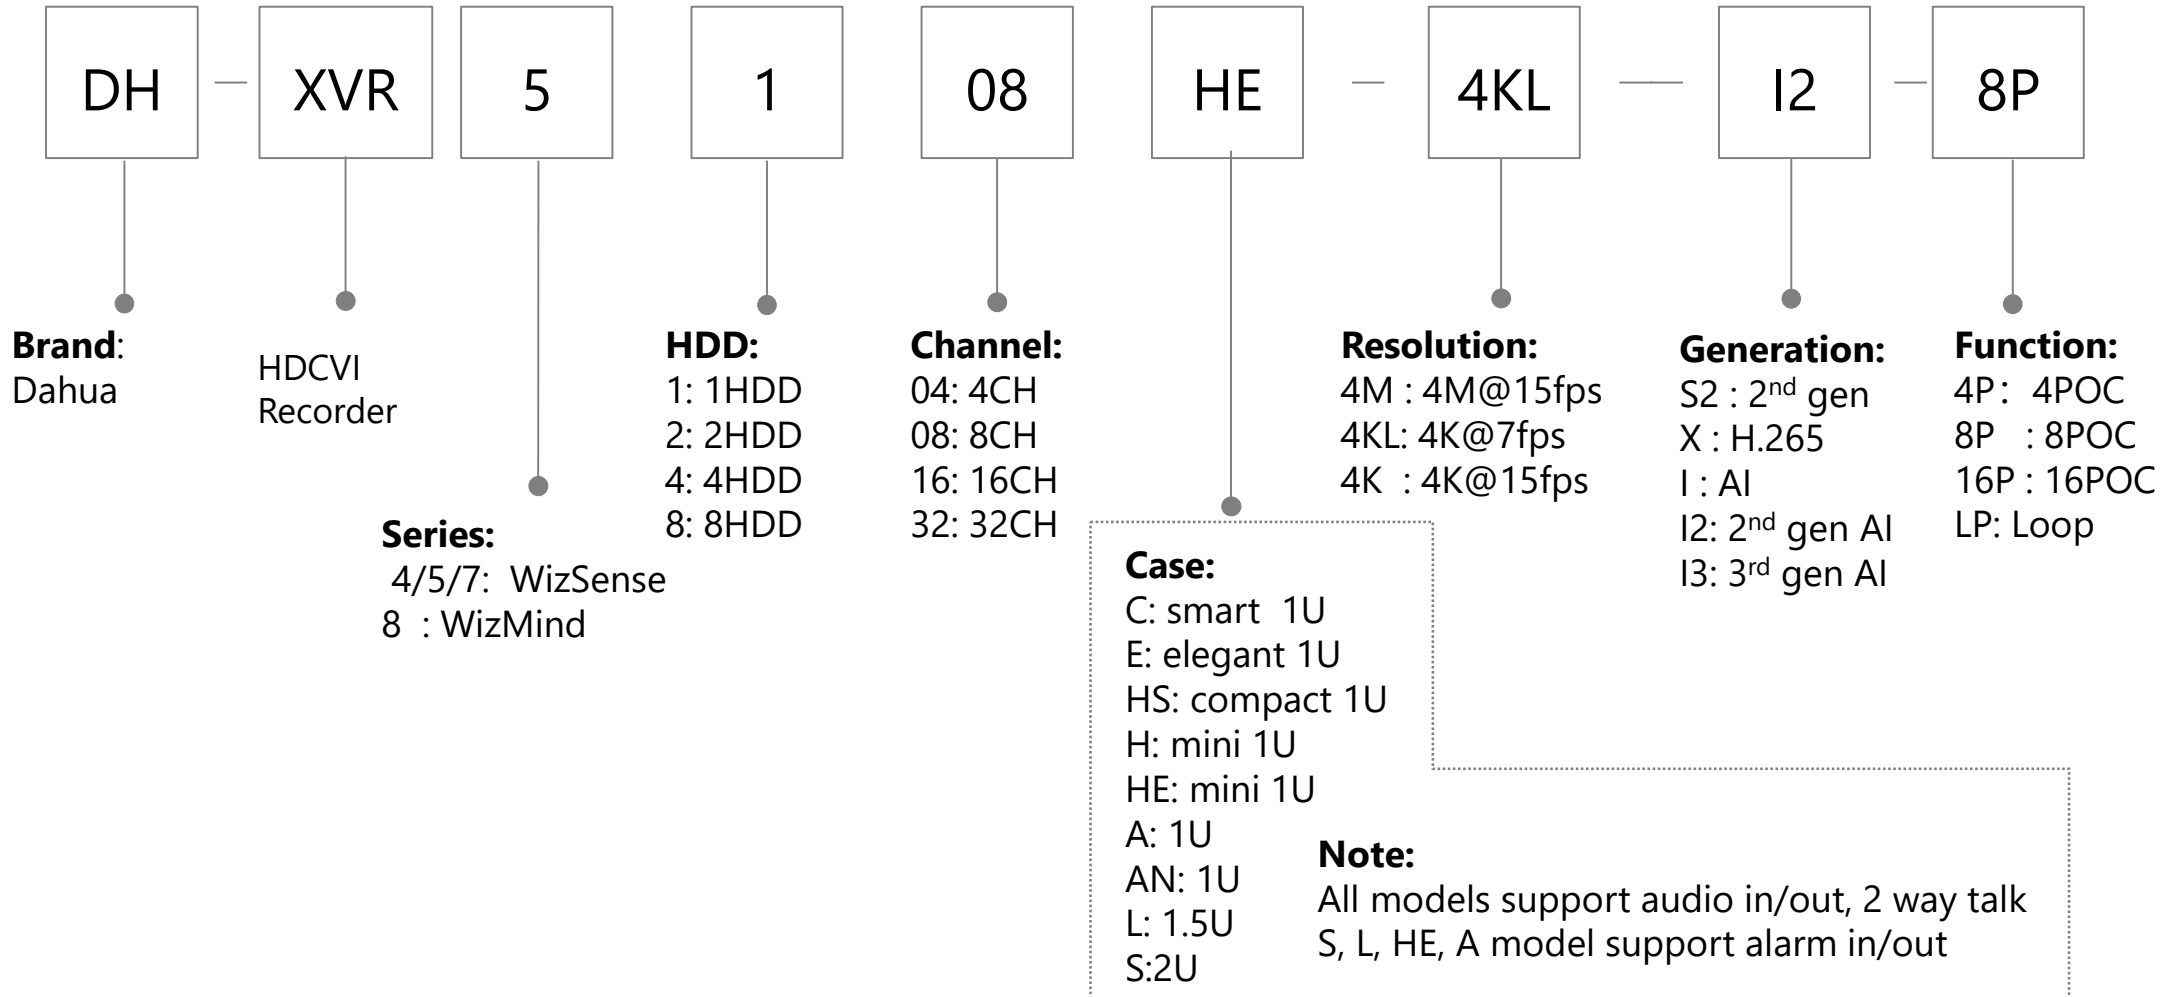

HDCVI Recorder (XVR)