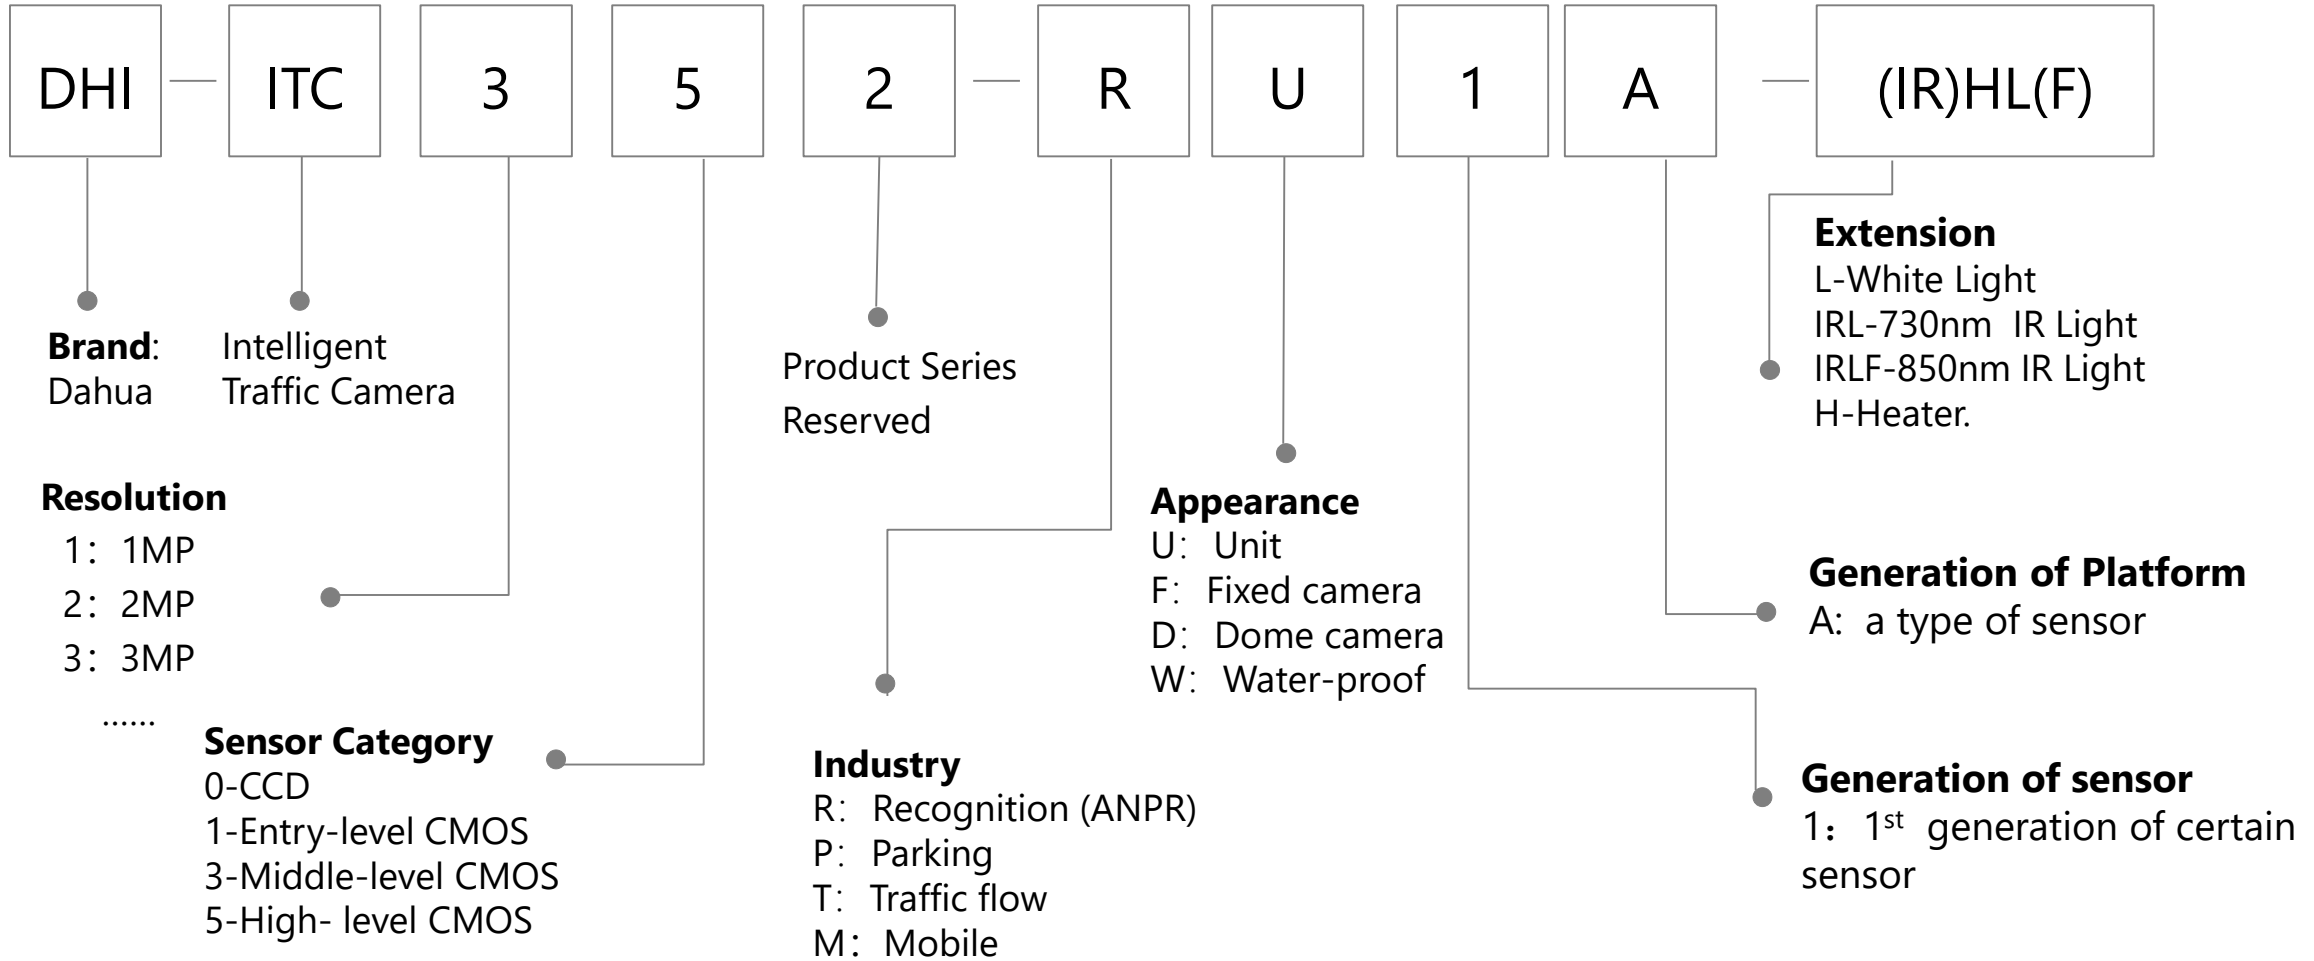

Video conferencing system series

Endpoint

Video conferencing Multiple control system series unit

Video Intercom(Outdoor Station)

Notice: The naming rule is applicable to the products released after 2016

Video Intercom(Indoor Monitor)

Notice: The naming rule is applicable to the products released after 2016

Video Intercom(KIT)

Notice: The naming rule is applicable to the products released after 2019

Alarm (Controller)

Alarm (Keypad)

Alarm (Module)

Access Control (Integrated)

Access Control (Controller)

Access Control(Reader)

Access Control(Module)

Access Control (Attendance)

Access Control (Turnstile)

ITS-Traffic Camera

ITS-Traffic Accessory

ITS-Traffic Signal Controller

ITS-Traffic Controller-Board

ITS-Traffic light

ITS-Speed Measuring System

IVS

Dash Camera

Metal Detector

Baggage & Parcel Screening