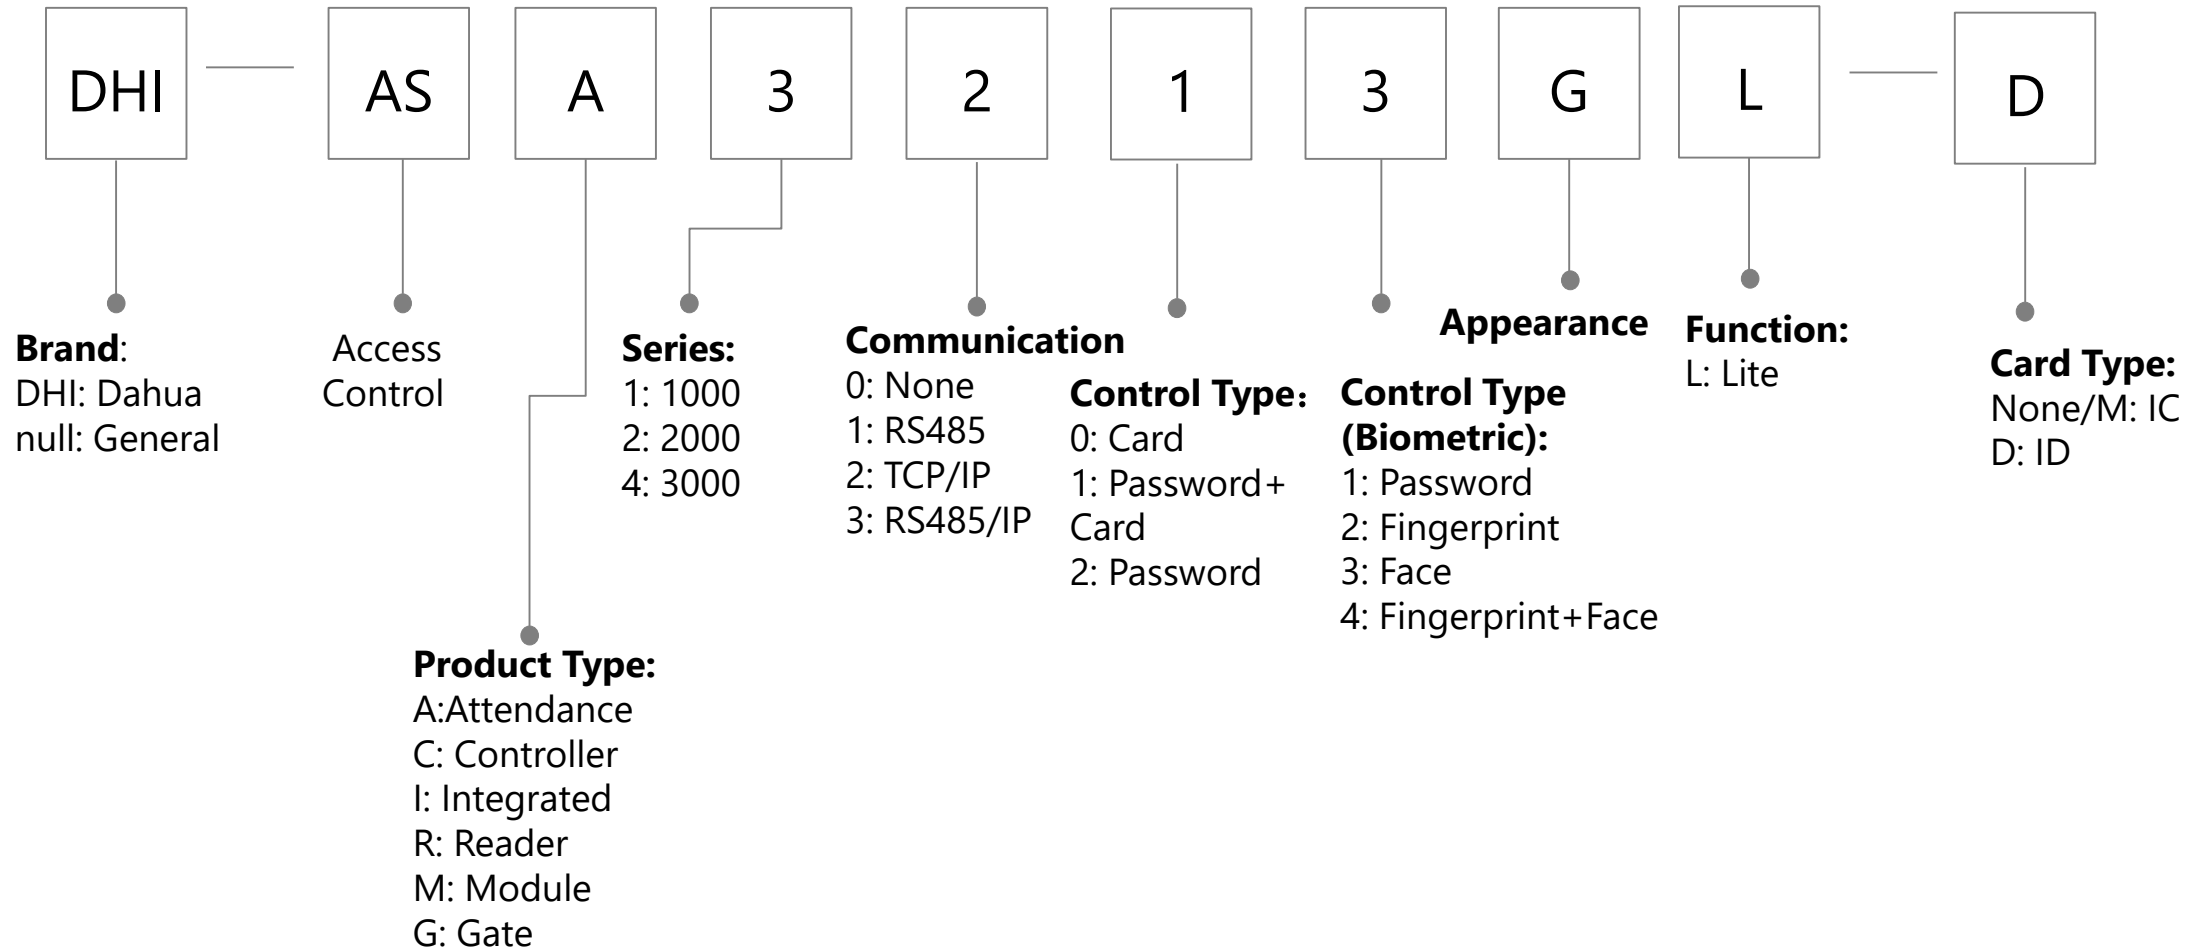

Notice: The naming rule is applicable to the products released after 2016

Video Intercom(KIT)

Notice: The naming rule is applicable to the products released after 2019

Alarm (Controller)

Alarm (Keypad)

Alarm (Module)

Access Control (Integrated)

Access Control (Controller)

Access Control(Reader)

Access Control(Module)

Access Control (Attendance)

Access Control (Turnstile)

ITS-Traffic Camera

ITS-Traffic Accessory

ITS-Traffic Signal Controller

ITS-Traffic Controller-Board

ITS-Traffic light

ITS-Speed Measuring System

IVS

Dash Camera

Metal Detector

Baggage & Parcel Screening