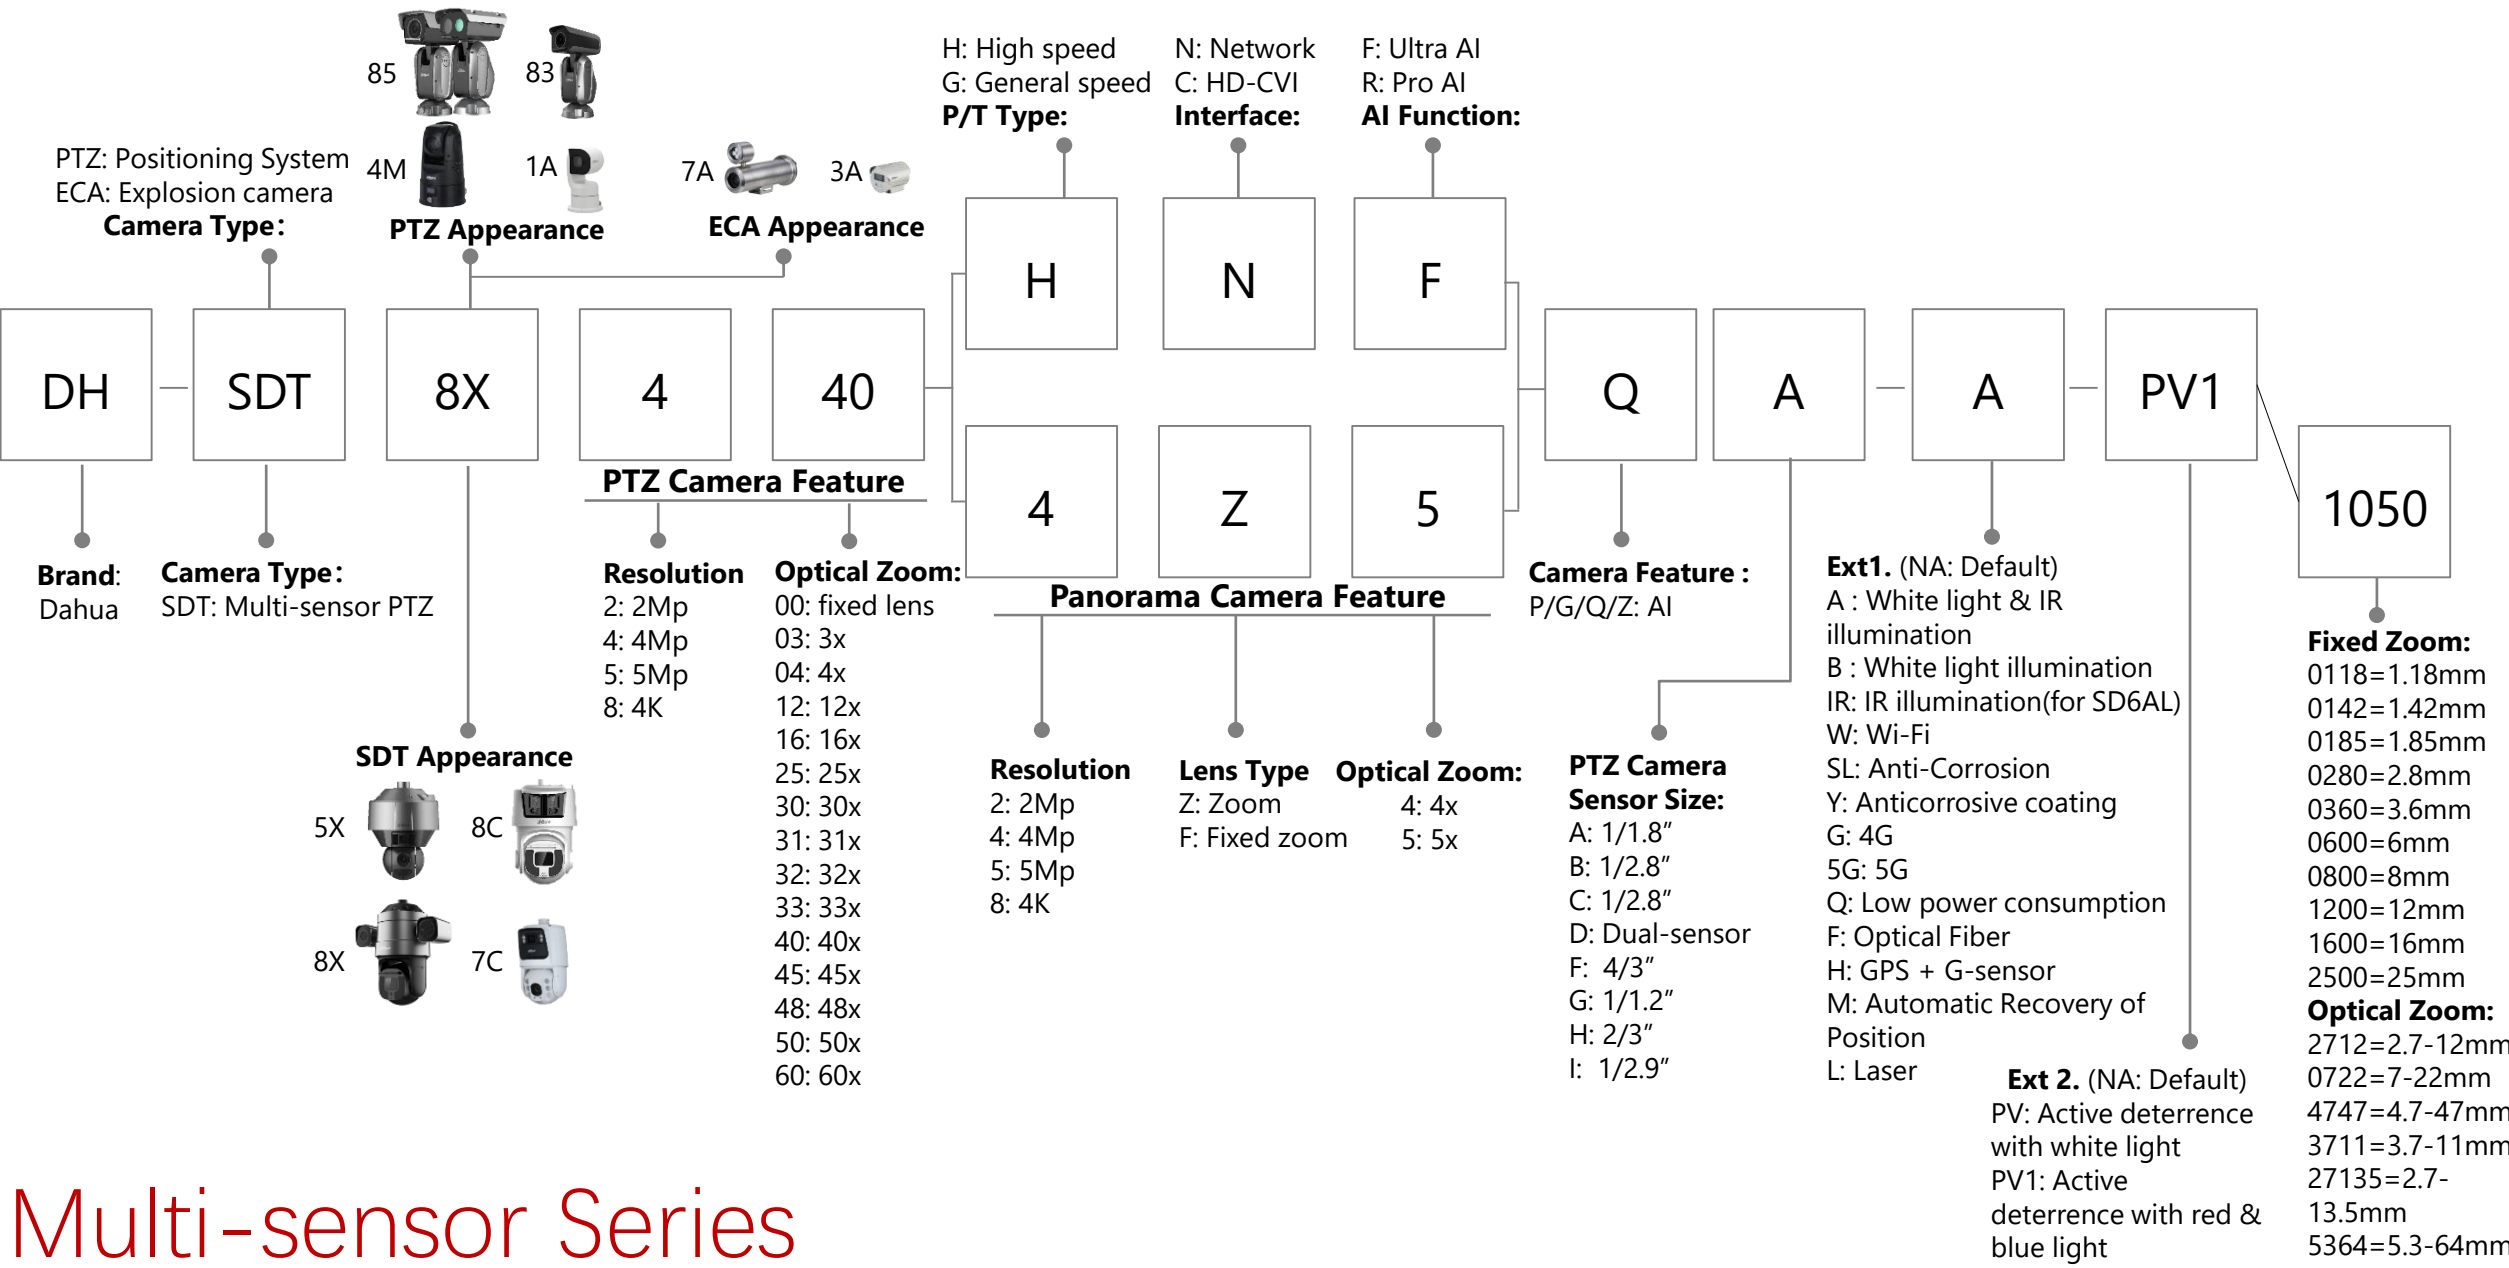

PTZ/Explosion Series

Multi-sensor Series