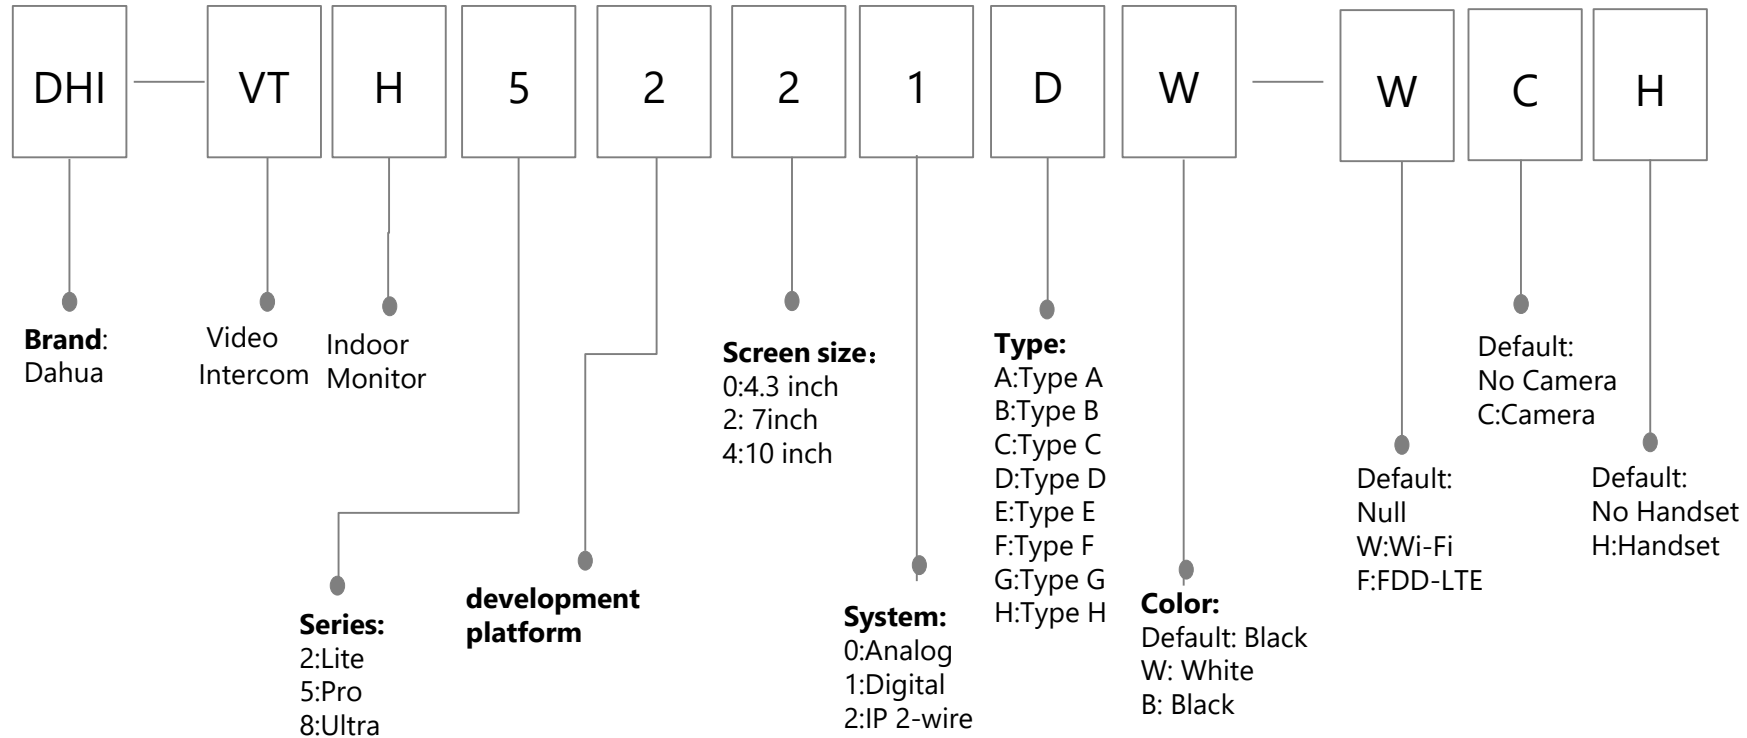

Microphone

- 3x: economical series
- 4x: elite series

Video conferencing system series

All-in-one USB camera & PTZ camera & HD camera

- 4- All-in-one USB camera (set on table)
- 5- Soundbar & (PTZ camera)

Video conferencing system series

Endpoint

Video conferencing Multiple control system series unit

Video Intercom(Outdoor Station)

Notice: The naming rule is applicable to the products released after 2016

Video Intercom(Indoor Monitor)

Notice: The naming rule is applicable to the products released after 2016

Video Intercom(KIT)

Notice: The naming rule is applicable to the products released after 2019

Alarm (Controller)

Alarm (Keypad)

Alarm (Module)