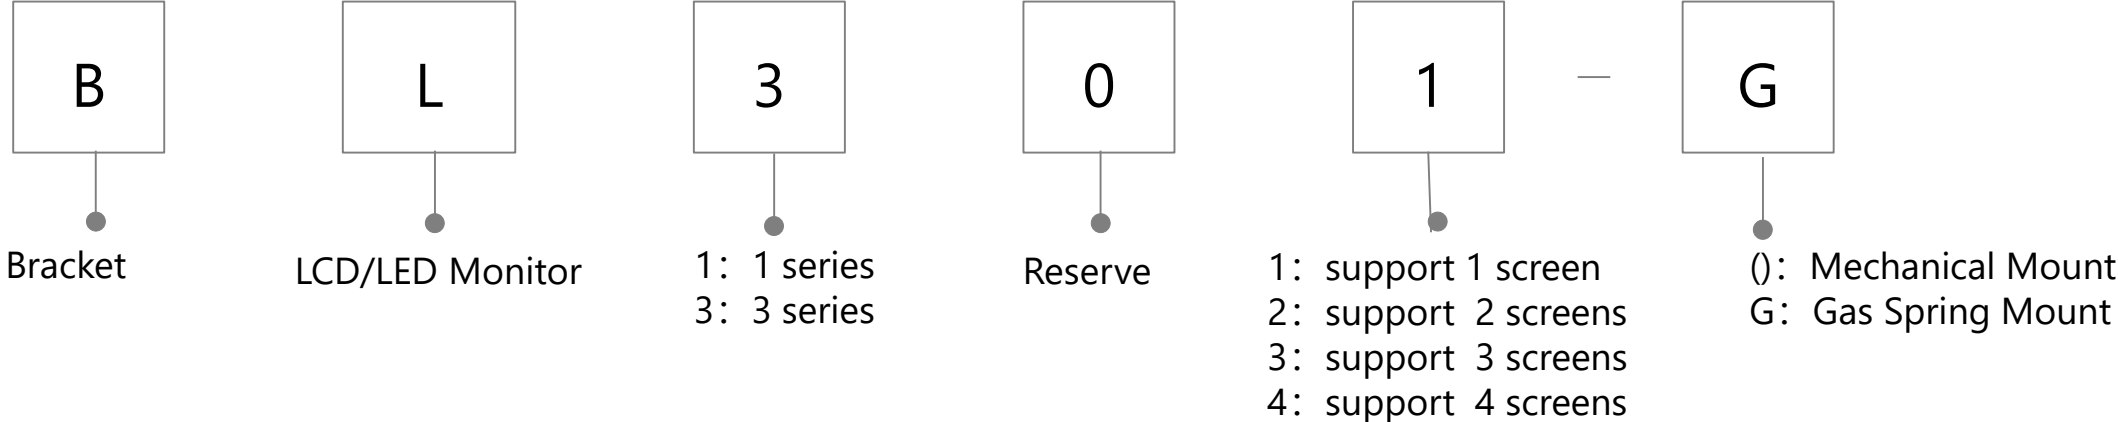

Monitor

Monitor Bracket