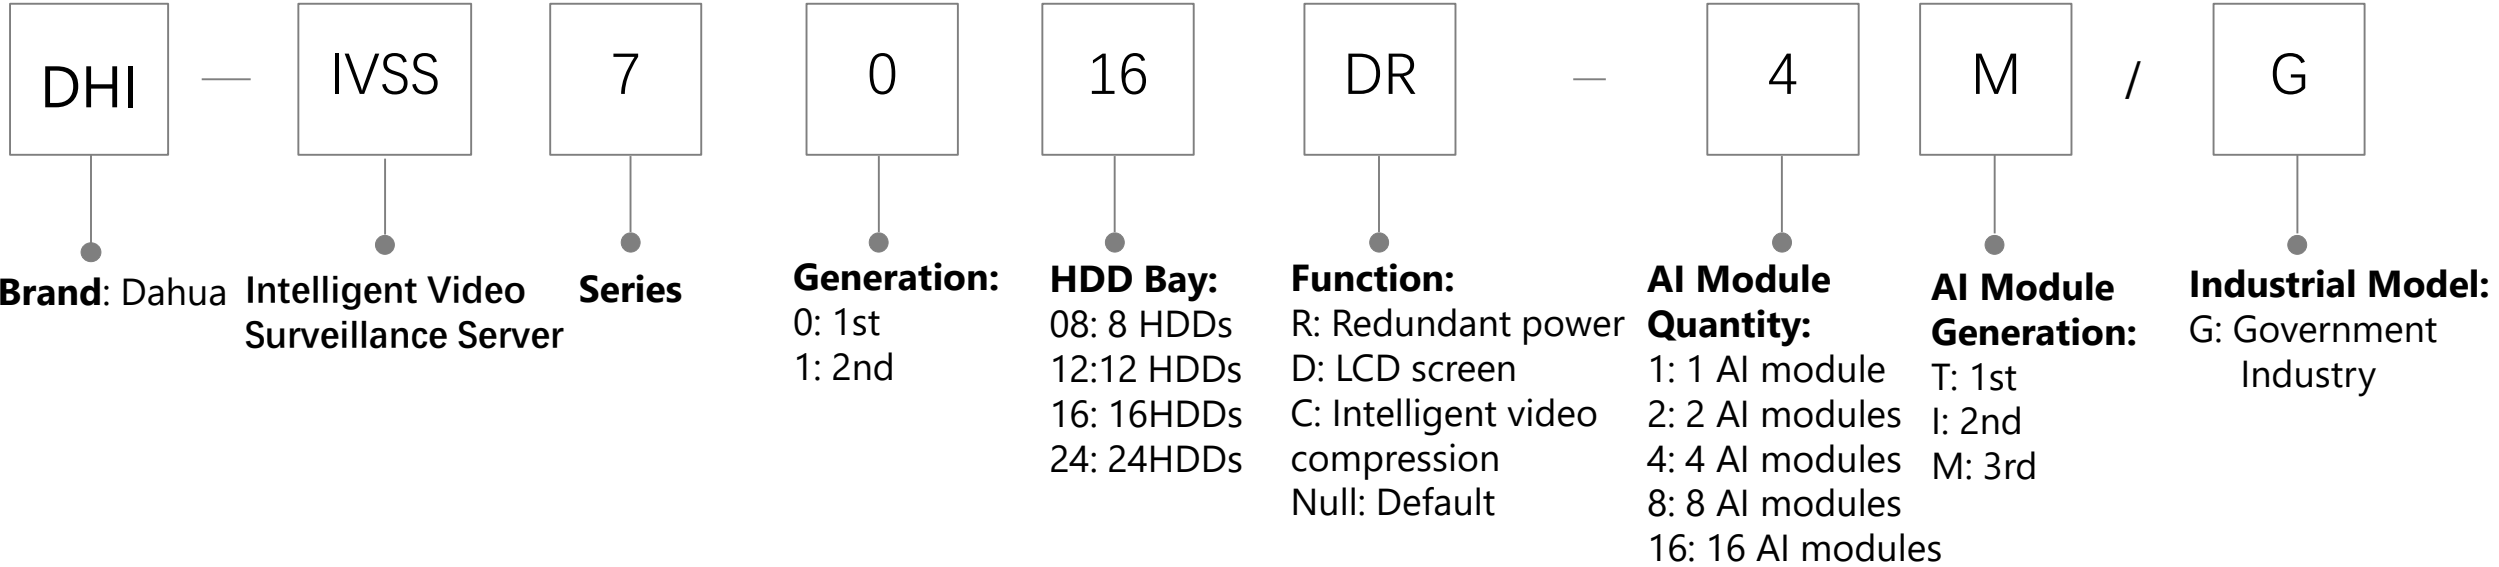

Video format

- P: PAL
- N: NTSC
- (Cancellation of P/N mark for external models of products released after 2021)

Common function:

- BV: Behaviors
- W: WIFI
- AW: Audio/Alarm/SD WIFI Camera
- E: E PoE
- M/M12: Mobile
- F: Fiber interface
- H: Heater
- A: Built-in MIC(only for Entry Series)
- A2: Dual Audio
- PT: pan &Tilt
- ATC: Anti-Corrosion
- S: SD card
- AS: Audio & Alarm & SD Card
- VF: Vari-focal
- SL: Stainless
- ST: SD Card & Built-in Mic & Speaker
- Z: Motorized lens
- Ix: IR numbers
- NI: Full color, non IR
- LED: White light illumination
- Z4/5/12: 4/5/12X zoom
- L1/L2/L3/L4/L5: Lens
- IRA: Bullet
- IRE6: IR Bullet
- MF: More Frame
- SFC: Separated Front Cover
- 4G: 4G
- SVAC: SVAC encoder
- NF: Optical port + Network port
- N2: dual Network port
- SDI: SDI Interface
- A2: Dual Audio
- WG: WiFi & GPS
- I:Car bayonet
- PC: People Counting
- FD: Face Detection
- FR: Face Recognition
- ME: Mobile dome
- UWB: Position
- WGS:
- DAQ: data collection
- U:USB
- DT: Subway
- HT: Aerospace
- JM: Encryption
- D2: Dual sensor
- IL: IR and LED
- P: Wide Angle
- SP: Solar Panel
- 3D: 3 Dimensional
- LI: Dual Light Fusion
- PV: Perimeter Vigilance
- VM12/HM12: Vertical /Horizontal Installation Mobile Camera
- 5G:5G
- VH: ANPR special model
- ATC: Anti-corrosion coating
- PD: Parking space status detection

- S2: Second generation
- Sn: Nth generation

Network Camera(Dual-Channel Series)

Network Camera (Panoramic Series)

Network Camera (EZ-IP Series)

General NVR

IVSS

KIT

Storage Model: