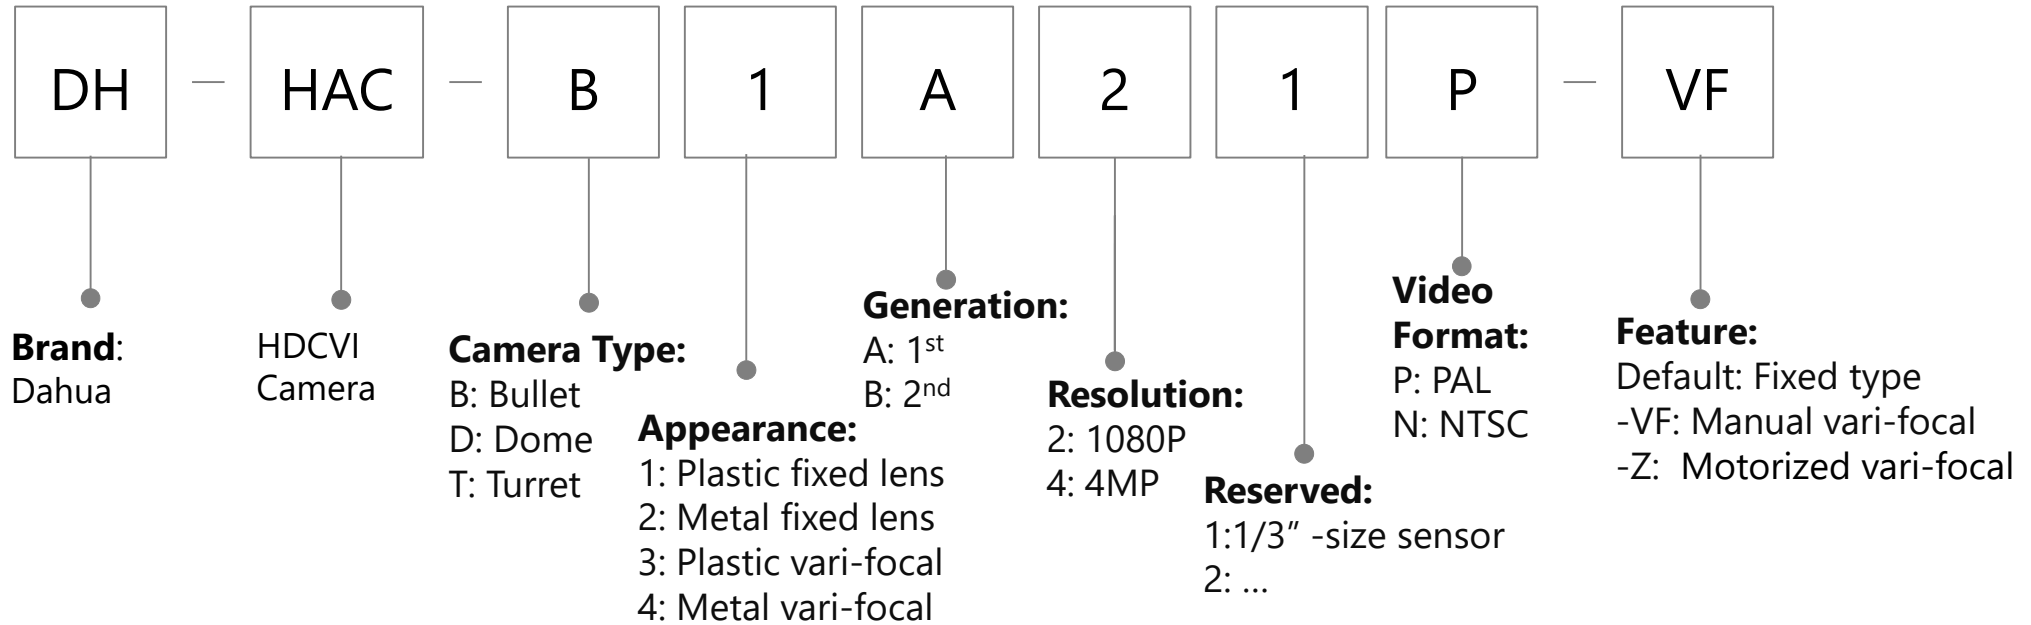

R: Plastic Bullet/ Plastic Eyeball
 RA: Metal Dome
 R-Z: Metal Bullet/ Metal Dome
 S: Metal Bullet
 SL: Plastic Bullet/ Plastic Eyeball
 T: Metal Bullet/ Metal Eyeball
 T-Z: Metal Bullet/ Metal Eyeball
 T-I8: Large size Metal Bullet
 TE: Metal+Plastic Eyeball
 TH-I4: IR 40m Bullet (Metal Bracket)
 TH-I8: IR 80m Bullet (Metal Bracket)
 TL: Bullet/Eyeball
 TLM: Metal Bracket Bullet
 TQ: Quick-to-install Eyeball (82mm)
 TLQ: Quick-to-install Eyeball (69mm)
 TLMQ: Quick-to-install Metal Eyeball(69mm)
 TMQ: Quick-to-install Metal Eyeball (82mm)
 TRQ: Quick-to-install Eyeball (Without IP67) (69mm)

Video Format:

P: PAL
 N: NTSC

Feature:

-VF: Manual vari-focal
 -Z: Motorized vari-focal
 -H: With built-in heater
 -T: With SDI output
 -A: Built-in mic
 -DP: Dual-power
 (AC24V/DC12V)
 -POC: Power over coax
 -LED: White light
 -DIP: Dip switch
 -VP: Vandal proof
 -TH: Temperature & Humidity
 -IL: Smart Dual Illuminators
 -W: Wireless
 -IRE6: IR 60m
 -PIR: PIR Camera
 -L: White Light
 -S: Siren
 -LS: White Light & Siren
 -PV: TiOC Camera

HDCVI Recorder (XVR)

HDCVI Cooper Series (Camera & Recorder)

Network Camera(1/2)

Network Camera(2/2)

Appearance

- B: Single IR LEDs IR Bullet
- C: IR Bullet/Mini Dome
- D: Double IR LEDs IR Bullet
- E: IR-Bullet / Dome / Single IR LEDs Plastic Eyeball
- EM: Single IR LEDs Metal Eyeball
- F: Dome / Box Camera / Four IR LEDs IR Bullet
- G: Indoor Dome
- H: VF Bullet(with junction box) / Dome(with junction box) / Eyeball
- K: IR Bullet
- M: S-model Metal Eyeball/ Long IR Bullet
- R: Metal Vandal-proof IR Dome / Metal Bullet/Metal Eyeball
- R1: R1 Dome
- S: Plastic IR Eyeball / Mini IR Bullet
- S1: S1 IR Eyeball
- T: IR Bullet / IR Eyeball
- T1: T1 IR Bullet
- TM: Metal IR Eyeball
- X: Dual-Lens Camera
- DS1: Non-PoE S1 Bullet
- DV: Non-PoE Eyeball
- DG: Non-PoE G Bullet
- DF: Non-PoE F Bullet
- DK1: Non-PoE K1 Bullet**