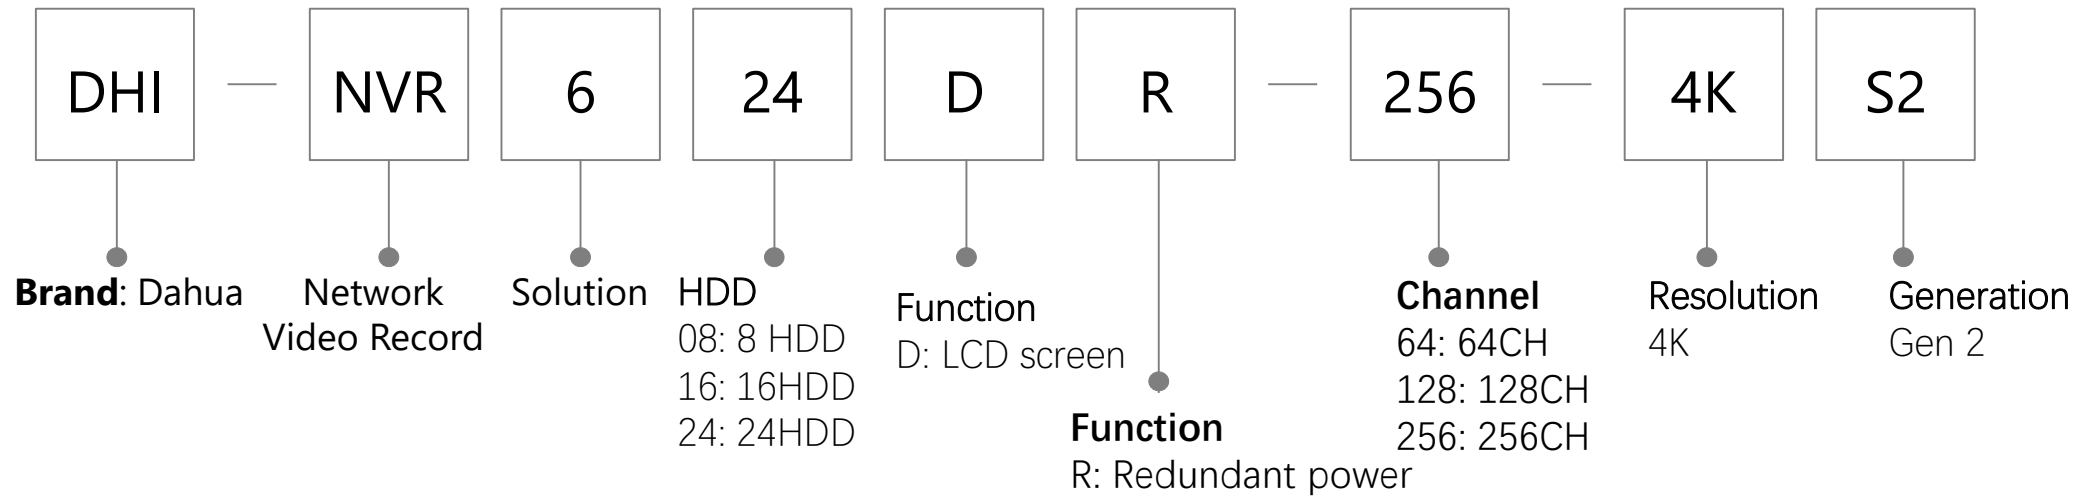

- S2: Second generation
- Sn: Nth generation

Network Camera(Dual-Channel Series)

Network Camera (Panoramic Series)

Network Camera (EZ-IP Series)

General NVR

IVSS

KIT

Storage Model:

22

—

LN

200

Brand:
Overseas Dahua

LTV: TV

Size:
22: 22"
24: 24"
32: 32"
40: 40"
43: 43"
50: 50"
55: 55"
65: 65"
75: 75"

Positioning:
LN: Analog TV