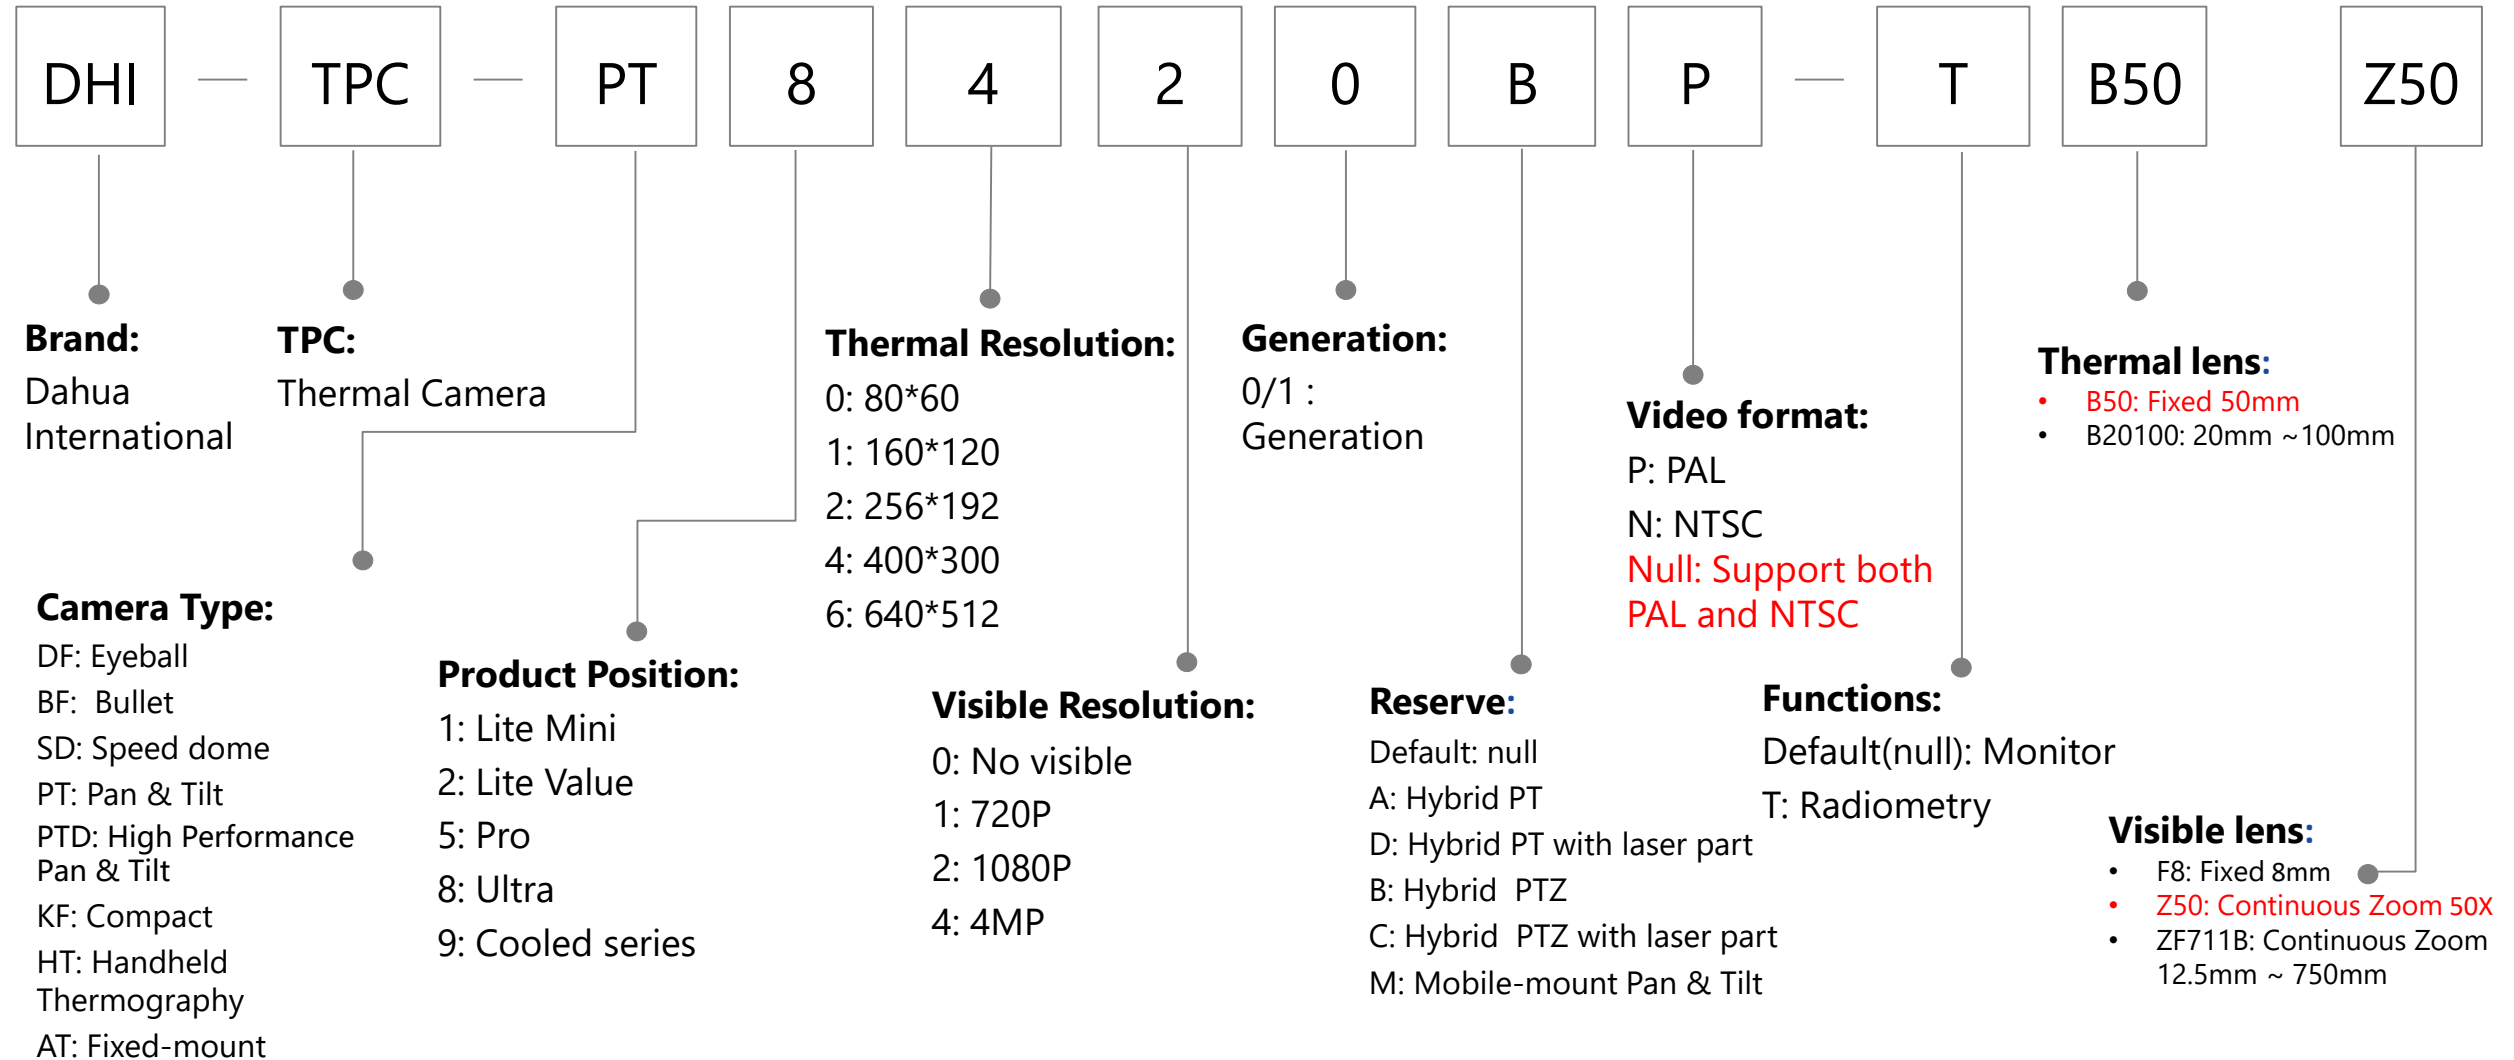

Thermal Camera