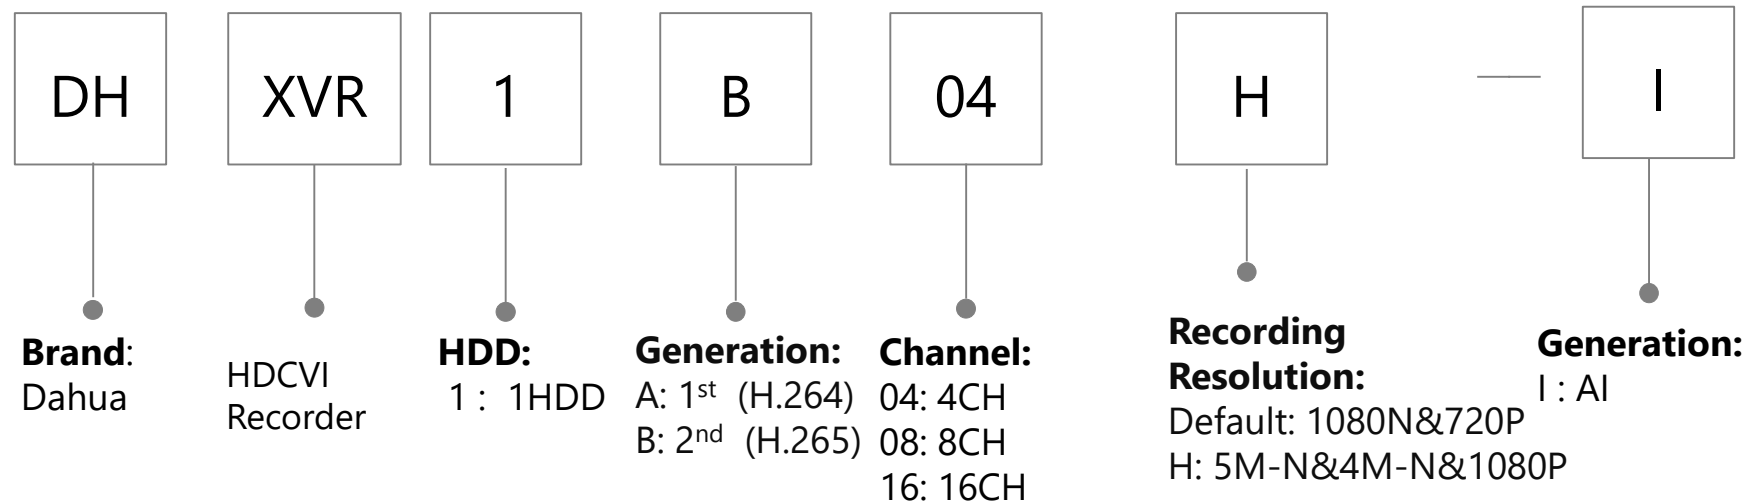

Video Format:

P: PAL
 N: NTSC

Feature:

-VF: Manual vari-focal
 -Z: Motorized vari-focal
 -H: With built-in heater
 -T: With SDI output
 -A: Built-in mic
 -DP: Dual-power
 (AC24V/DC12V)
 -POC: Power over coax
 -LED: White light
 -DIP: Dip switch
 -VP: Vandal proof
 -TH: Temperature & Humidity
 -IL: Smart Dual Illuminators
 -W: Wireless
 -IRE6: IR 60m
 -PIR: PIR Camera
 -L: White Light
 -S: Siren
 -LS: White Light & Siren
 -PV: TiOC Camera

HDCVI Recorder (XVR)

HDCVI Cooper Series (Camera & Recorder)

Network Camera(1/2)

Network Camera(2/2)

Appearance

- B: Single IR LEDs IR Bullet
- C: IR Bullet/Mini Dome
- D: Double IR LEDs IR Bullet
- E: IR-Bullet / Dome / Single IR LEDs Plastic Eyeball
- EM: Single IR LEDs Metal Eyeball
- F: Dome / Box Camera / Four IR LEDs IR Bullet
- G: Indoor Dome
- H: VF Bullet(with junction box) / Dome(with junction box) / Eyeball
- K: IR Bullet
- M: S-model Metal Eyeball/ Long IR Bullet
- R: Metal Vandal-proof IR Dome / Metal Bullet/Metal Eyeball
- R1: R1 Dome
- S: Plastic IR Eyeball / Mini IR Bullet
- S1: S1 IR Eyeball
- T: IR Bullet / IR Eyeball
- T1: T1 IR Bullet
- TM: Metal IR Eyeball
- X: Dual-Lens Camera
- DS1: Non-PoE S1 Bullet
- DV: Non-PoE Eyeball
- DG: Non-PoE G Bullet
- DF: Non-PoE F Bullet
- DK1: Non-PoE K1 Bullet**

22

—

LN

200

Brand:
Overseas Dahua

LTV: TV

Size:
22: 22"
24: 24"
32: 32"
40: 40"
43: 43"
50: 50"
55: 55"
65: 65"
75: 75"

Positioning:
LN: Analog TV