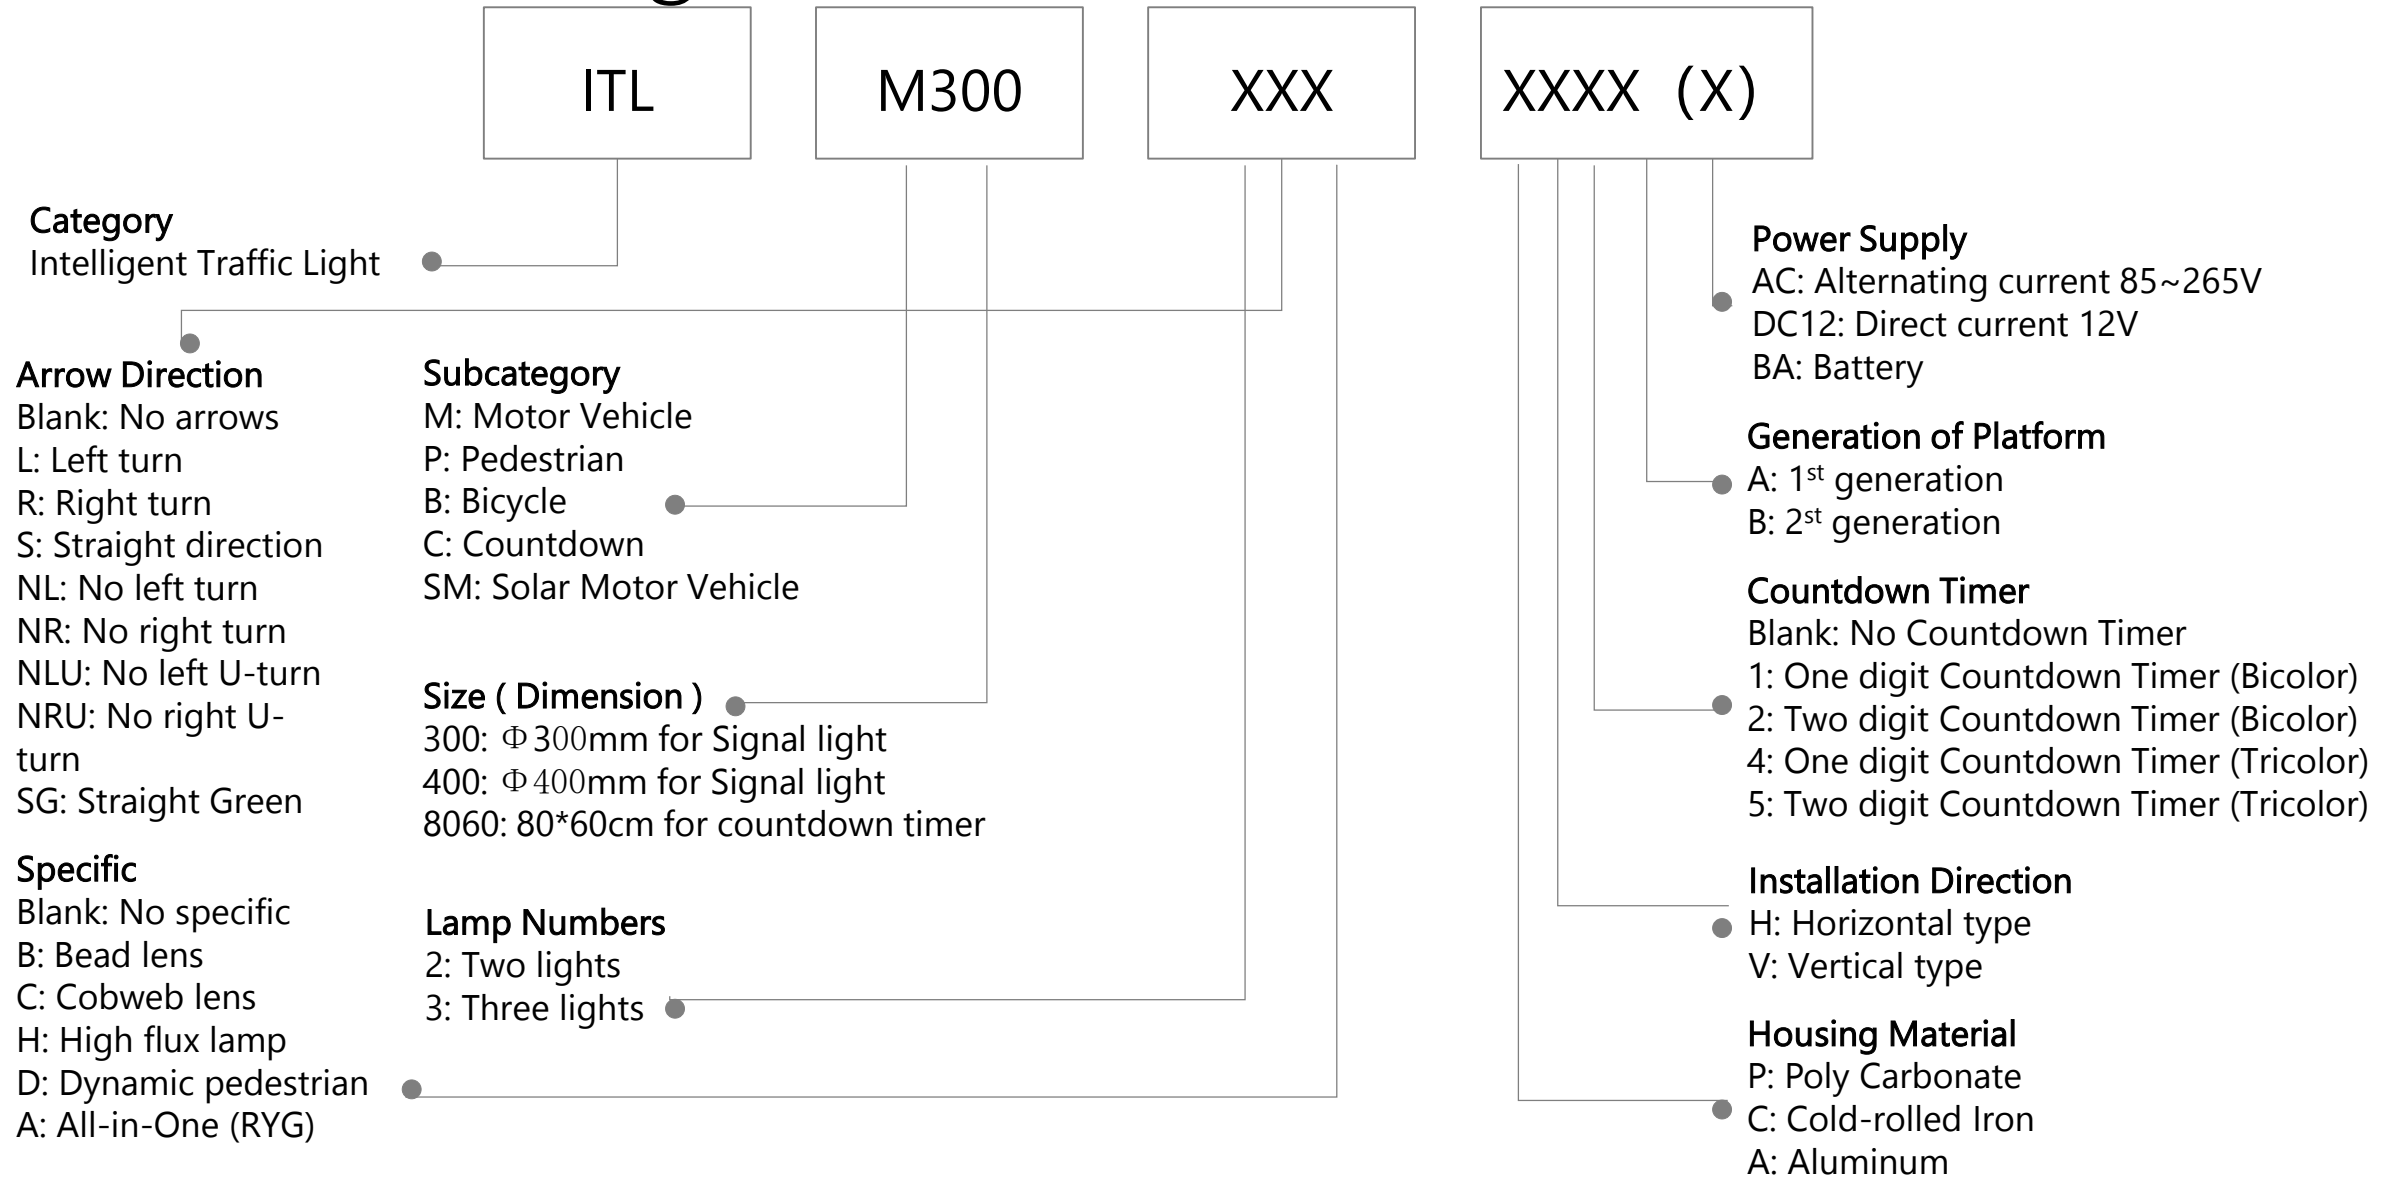

Access Control (Integrated)

Access Control (Controller)

Access Control(Reader)

Access Control(Module)

Access Control (Attendance)

Access Control (Turnstile)

ITS-Traffic Camera

ITS-Traffic Accessory

ITS-Traffic Signal Controller

ITS-Traffic Controller-Board

ITS-Traffic light

ITS-Speed Measuring System

IVS

Dash Camera

Metal Detector

Baggage & Parcel Screening