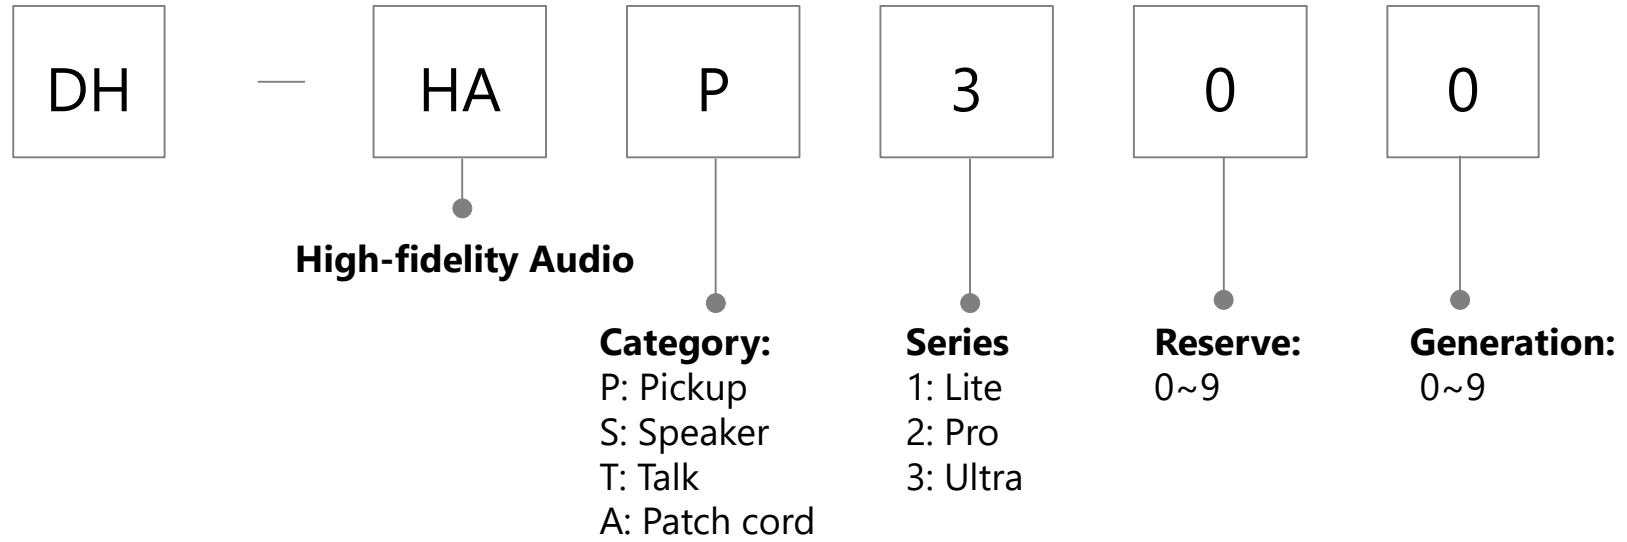

Public Lens (new)

Audio

Video Conferencing

USB Camera

Category:

- 00-economical 1080P webcam
- 20-1080P USB webcam
- 25-1080P USB webcam (AF)
- 30- high level 1080P webcam(new appearance)
- 80H-4K webcam

Video conferencing system series