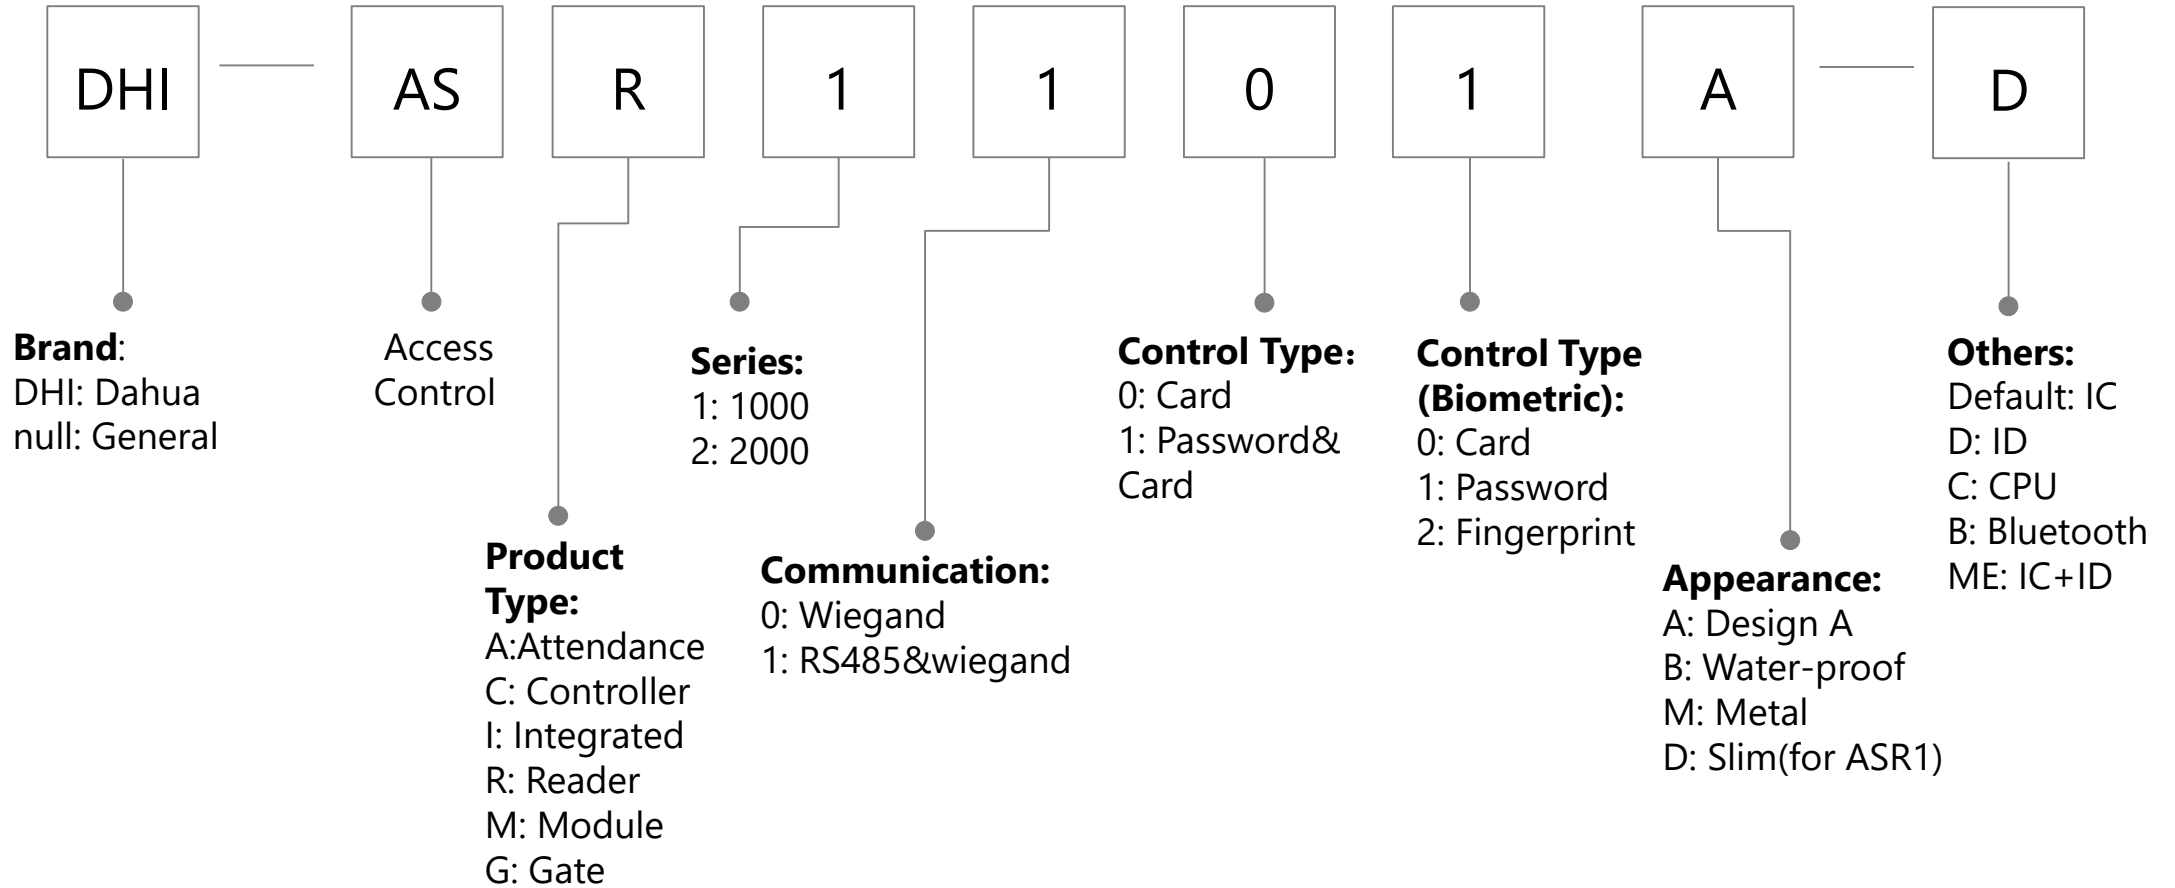

Video conferencing system series

Endpoint

Video conferencing Multiple control system series unit

Video Intercom(Outdoor Station)

Notice: The naming rule is applicable to the products released after 2016

Video Intercom(Indoor Monitor)

Notice: The naming rule is applicable to the products released after 2016

Video Intercom(KIT)

Notice: The naming rule is applicable to the products released after 2019

Alarm (Controller)

Alarm (Keypad)

Alarm (Module)

Access Control (Integrated)

Access Control (Controller)

Access Control(Reader)

Access Control(Module)

Access Control (Attendance)

Access Control (Turnstile)

ITS-Traffic Camera

ITS-Traffic Accessory