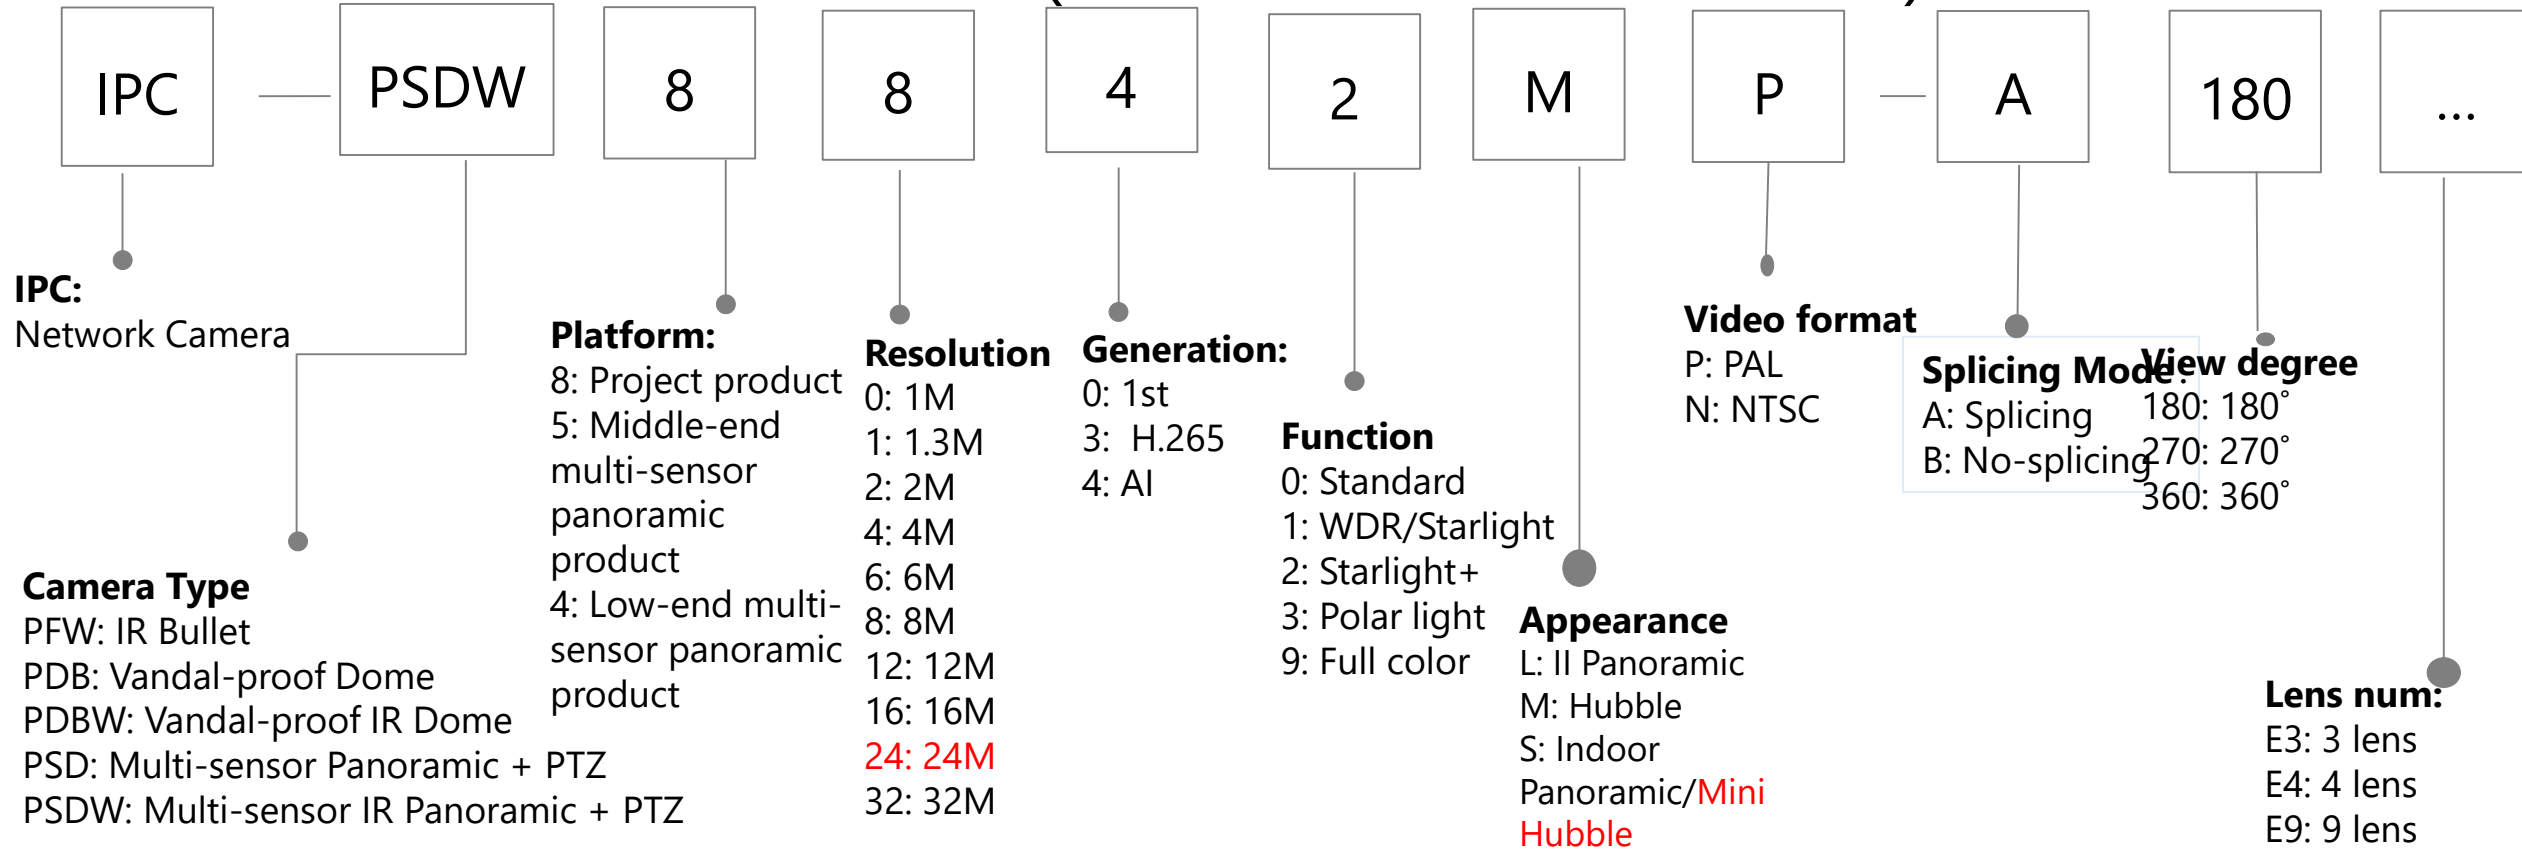

Network Camera (Panoramic Series)