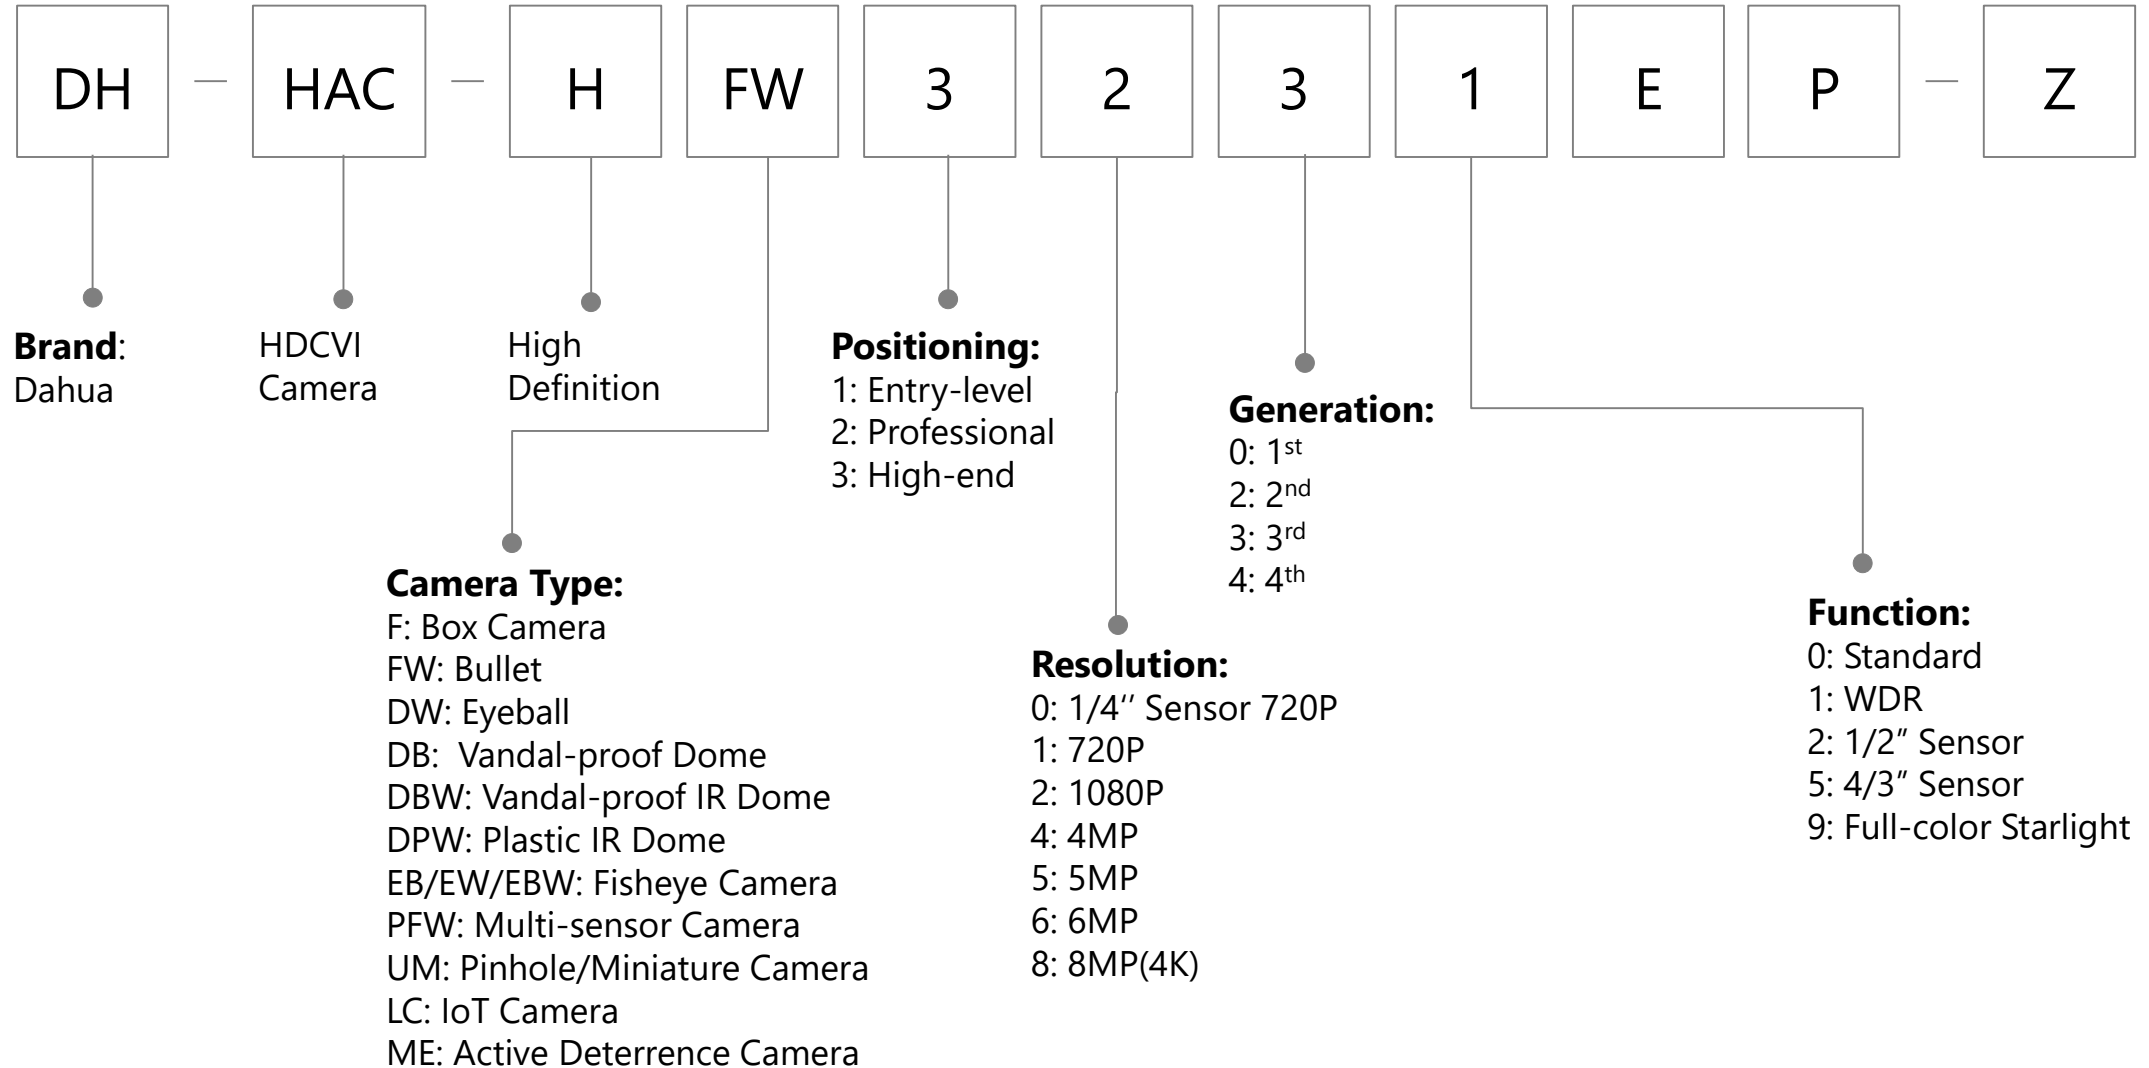

HDCVI Camera (1/2)

HDCVI Camera (2/2)

Case:

A: PIR Cube
 B: Active Deterrence Bullet/
 Pinhole Camera
 C: Active Deterrence Bullet /
 Plastic Bullet
 CM: Metal Bullet
 D: Active Deterrence Bullet/
 Metal Bullet
 E: Metal Bullet/Metal Dome/
 Active Deterrence Eyeball
 EA: Metal Dome
 EQ: Active Deterrence Quick-to-
 install Eyeball
 EM: Metal Eyeball
 F: Metal Wedge Dome
 G: Micro-size Bullet/ Box
 M: Metal Eyeball

Video Format:

P: PAL
 N: NTSC

Feature:

-VF: Manual vari-focal
 -Z: Motorized vari-focal
 -H: With built-in heater
 -T: With SDI output
 -A: Built-in mic
 -DP: Dual-power
 (AC24V/DC12V)
 -POC: Power over coax
 -LED: White light
 -DIP: Dip switch
 -VP: Vandal proof
 -TH: Temperature & Humidity
 -IL: Smart Dual Illuminators
 -W: Wireless
 -IRE6: IR 60m
 -PIR: PIR Camera
 -L: White Light
 -S: Siren
 -LS: White Light & Siren
 -PV: TiOC Camera

22

—

LN

200

Brand:
Overseas Dahua

LTV: TV

Size:
22: 22"
24: 24"
32: 32"
40: 40"
43: 43"
50: 50"
55: 55"
65: 65"
75: 75"

Positioning:
LN: Analog TV

H: Horizontal
(): Untouchable

Interactive LCD Display

Accessory

Interactive LCD Display

HiBoard: E-Whiteboard Display

A: Ultimate
.....

Size:
65: 65"
75: 75"
86: 86"

H: overseas edition