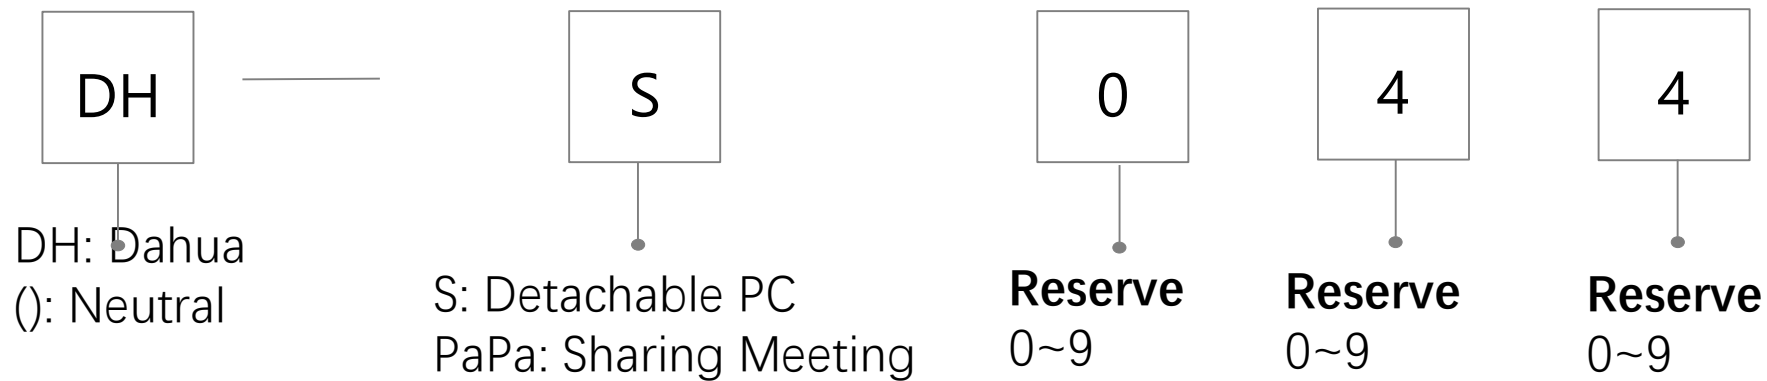

H: Wall-mounted
V: Floor-standing

Size:
10: 10'
22: 22"
32: 32"
43: 43"
49: 49"
50: 50"
55: 55"
65: 65"

Positioning:
S: Standard
T: Treasure
P: Premium
M: Performance
D: Economic
H: Highlight
E: Egant
F: Plastic housing

AI: Android Indoor
AO: Android Outdoor
WI: Windows Indoor
WO: Windows Outdoor
AS: Bus station
AB: Vehicle

100: <1080P
200: 1080P
400: 4K

T: Touchable
(): Untouchable
A: Air condition
D: Double Screen
K: RK3288
P: PX30

H: Horizontal
(): Untouchable

Interactive LCD Display

Accessory

Interactive LCD Display

HiBoard: E-Whiteboard Display

A: Ultimate
.....

Size:
65: 65"
75: 75"
86: 86"

H: overseas edition