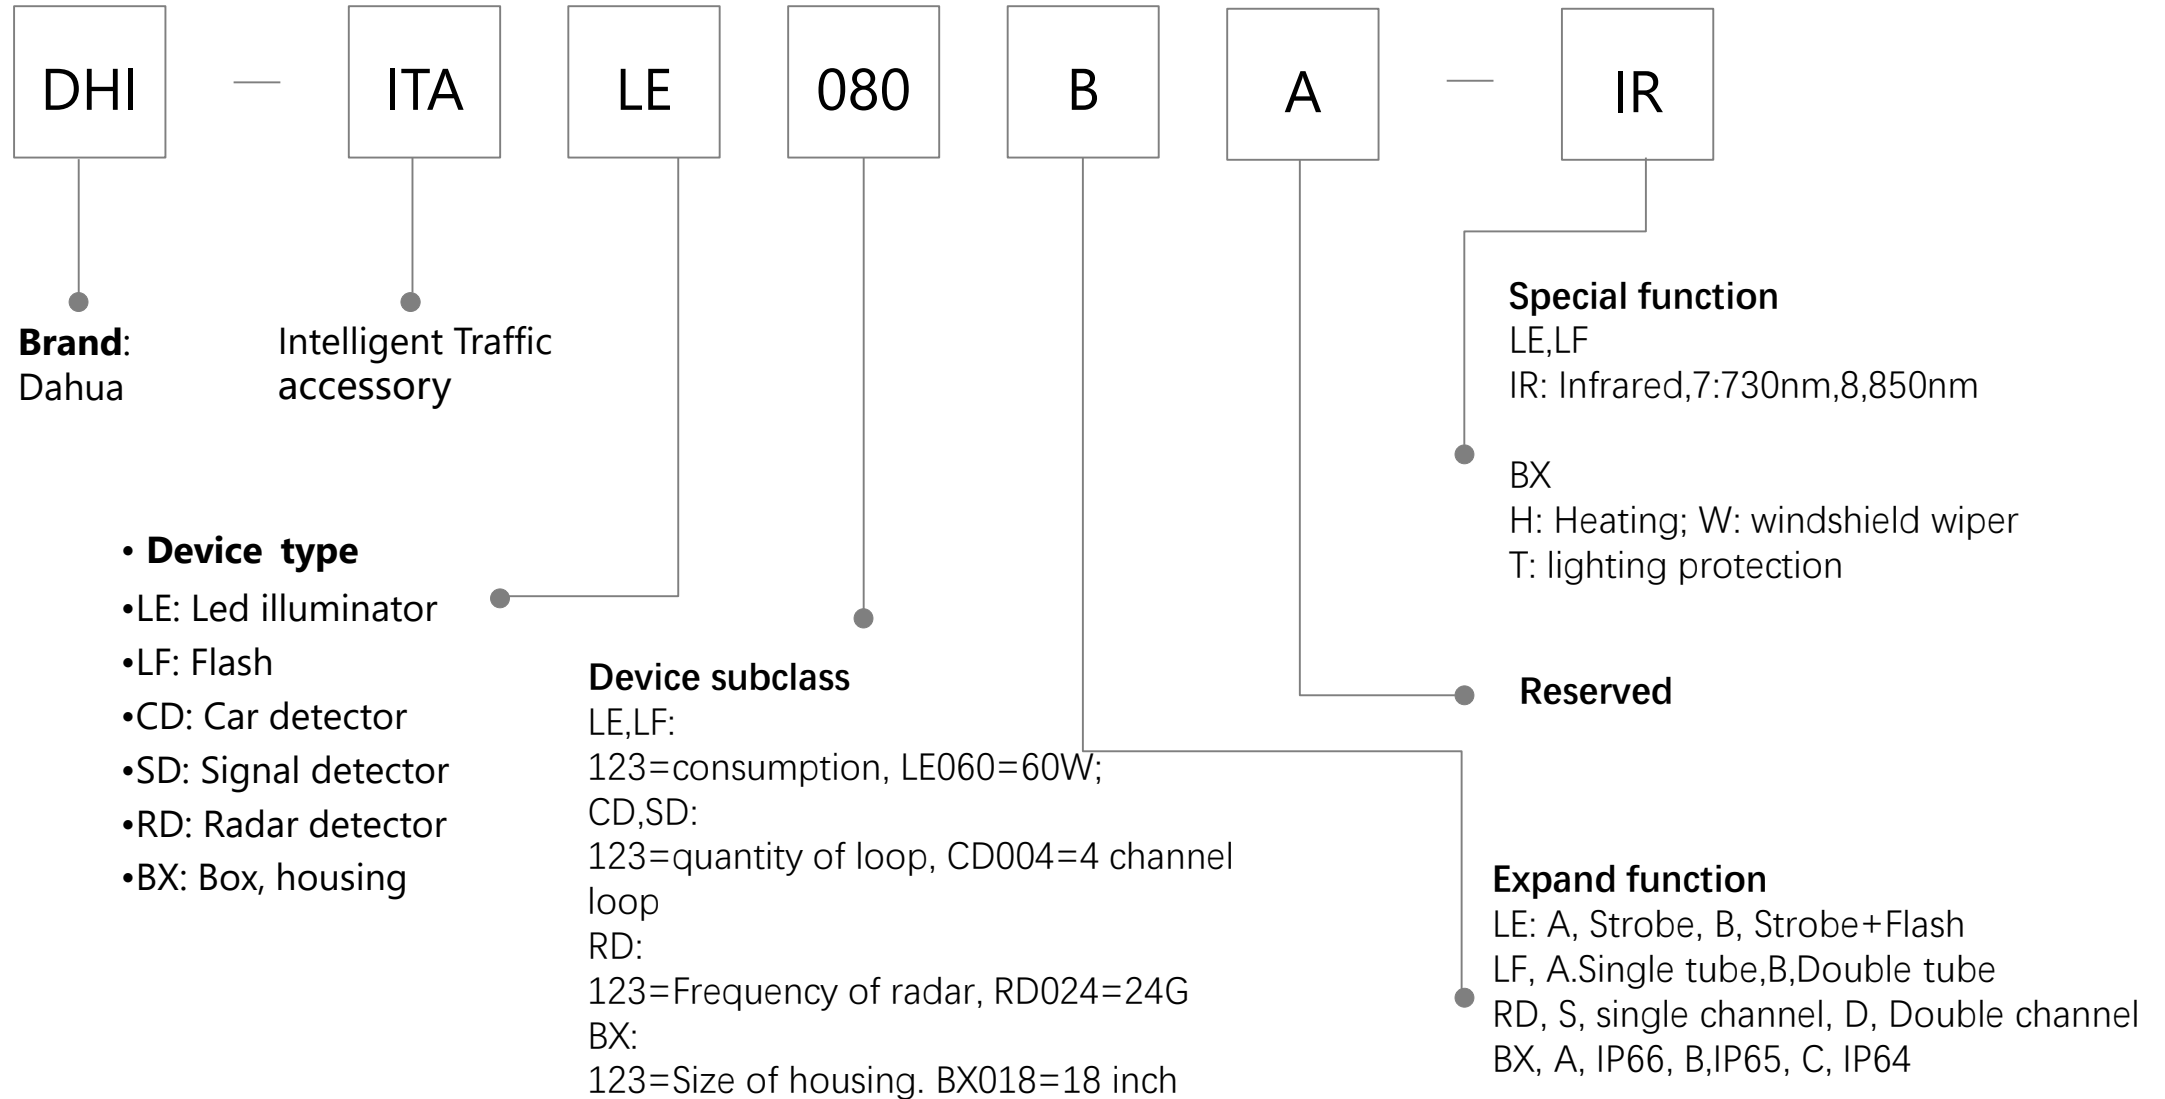

Access Control (Integrated)

Access Control (Controller)

Access Control(Reader)

Access Control(Module)

Access Control (Attendance)

Access Control (Turnstile)

ITS-Traffic Camera

ITS-Traffic Accessory

ITS-Traffic Signal Controller

ITS-Traffic Controller-Board

ITS-Traffic light

ITS-Speed Measuring System

IVS

Dash Camera

Metal Detector

Baggage & Parcel Screening