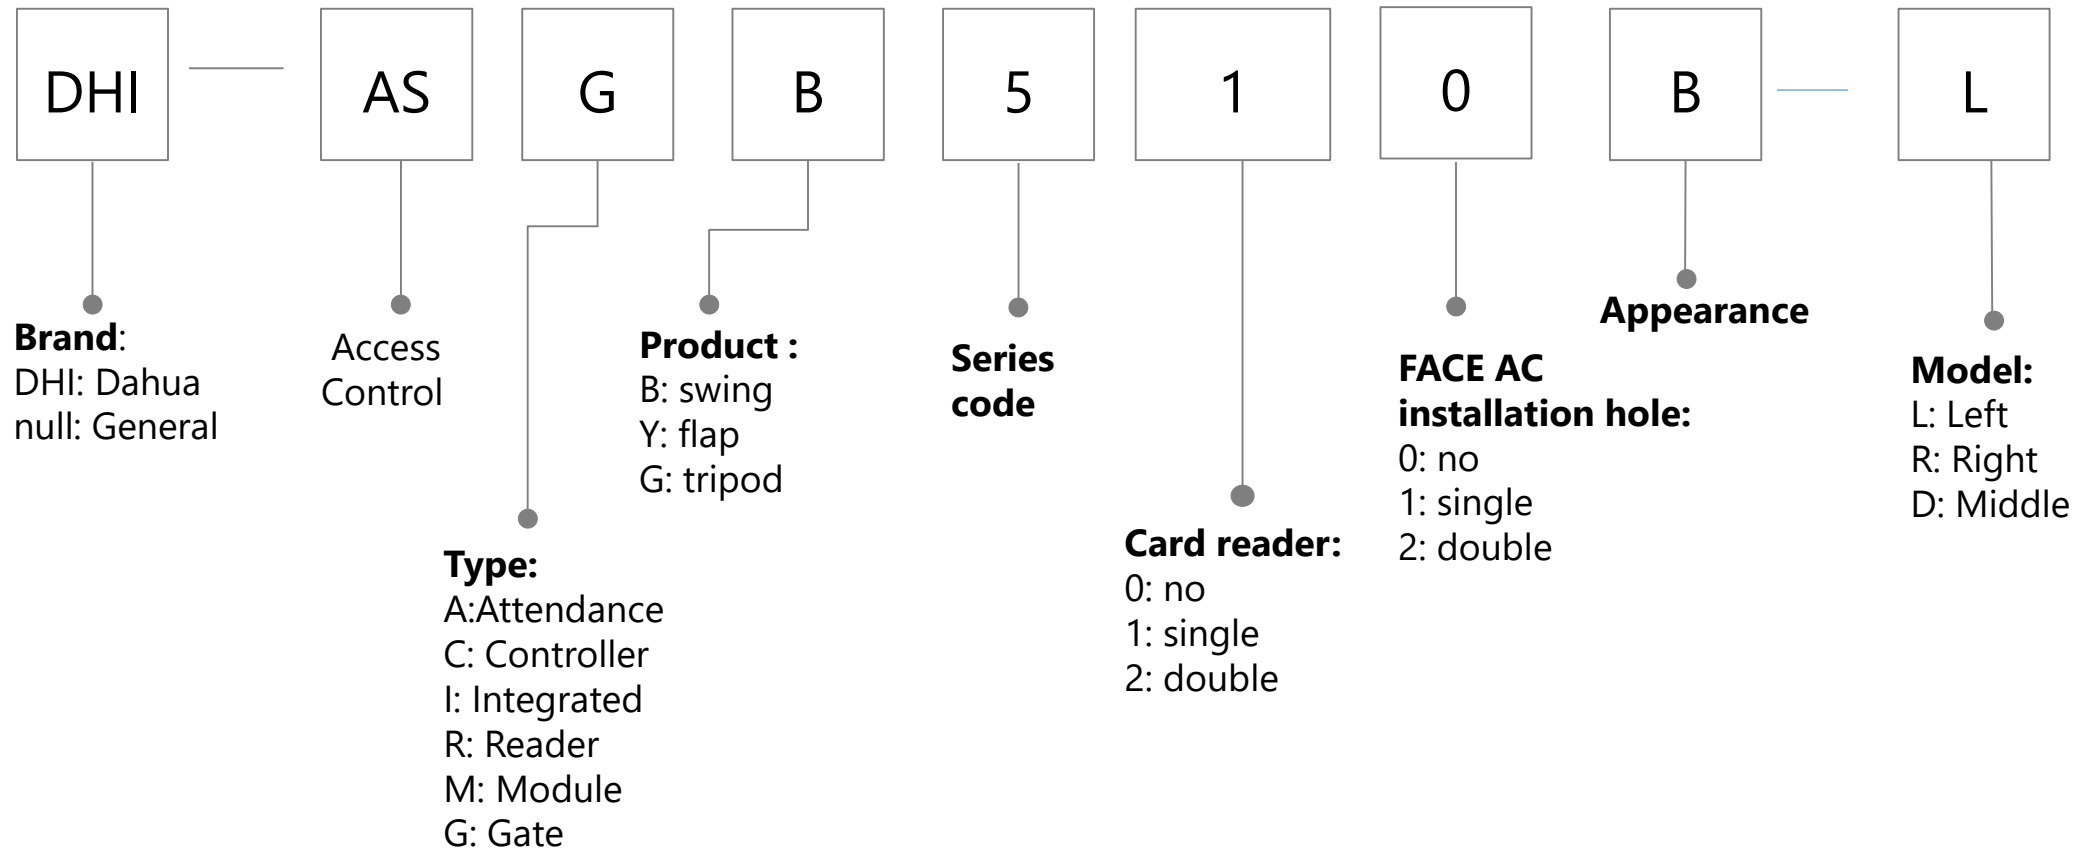

Notice: The naming rule is applicable to the products released after 2016

Video Intercom(KIT)

Notice: The naming rule is applicable to the products released after 2019

Alarm (Controller)

Alarm (Keypad)

Alarm (Module)

Access Control (Integrated)

Access Control (Controller)

Access Control(Reader)

Access Control(Module)

Access Control (Attendance)

Access Control (Turnstile)

ITS-Traffic Camera

ITS-Traffic Accessory

ITS-Traffic Signal Controller

ITS-Traffic Controller-Board

ITS-Traffic light

ITS-Speed Measuring System

IVS

Dash Camera

Metal Detector

Baggage & Parcel Screening