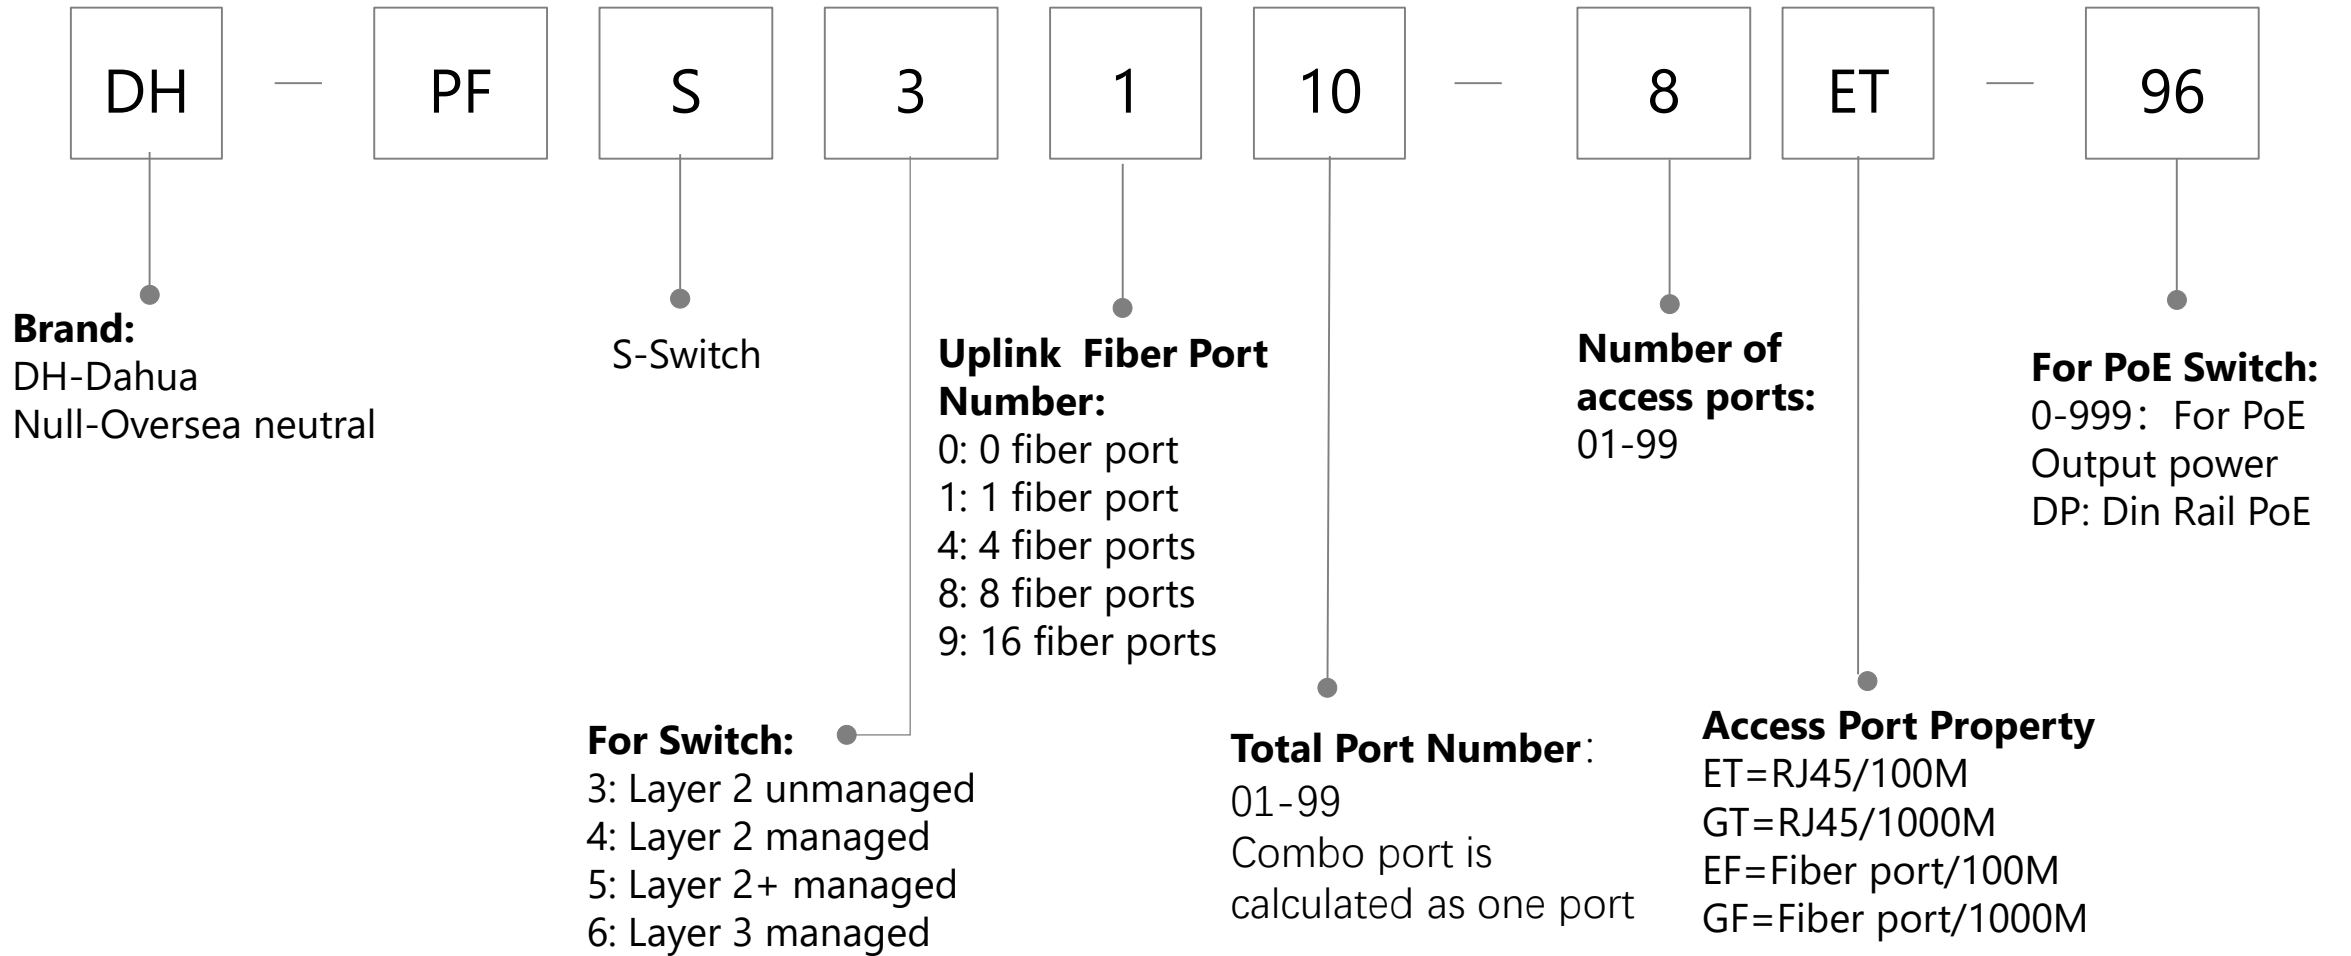

Accessory

E-Whiteboard
Display

SMA: Sharing Cable
PC: Detachable PC
ST: Removable pedestal

null: 缺省
CPU: I3 / I5 / I7

Reserve
A~Z

Reserve
0~9

H: overseas

LED Display

Decoder

Video wall controller

Video wall controller

KVM

Switch

Wireless Bridge

—Only for V-Radio series wireless bridge

Accessory

Public Lens (new)

Audio

Video Conferencing

USB Camera

Category:

- 00-economical 1080P webcam
- 20-1080P USB webcam
- 25-1080P USB webcam (AF)
- 30- high level 1080P webcam(new appearance)
- 80H-4K webcam

Video conferencing system series