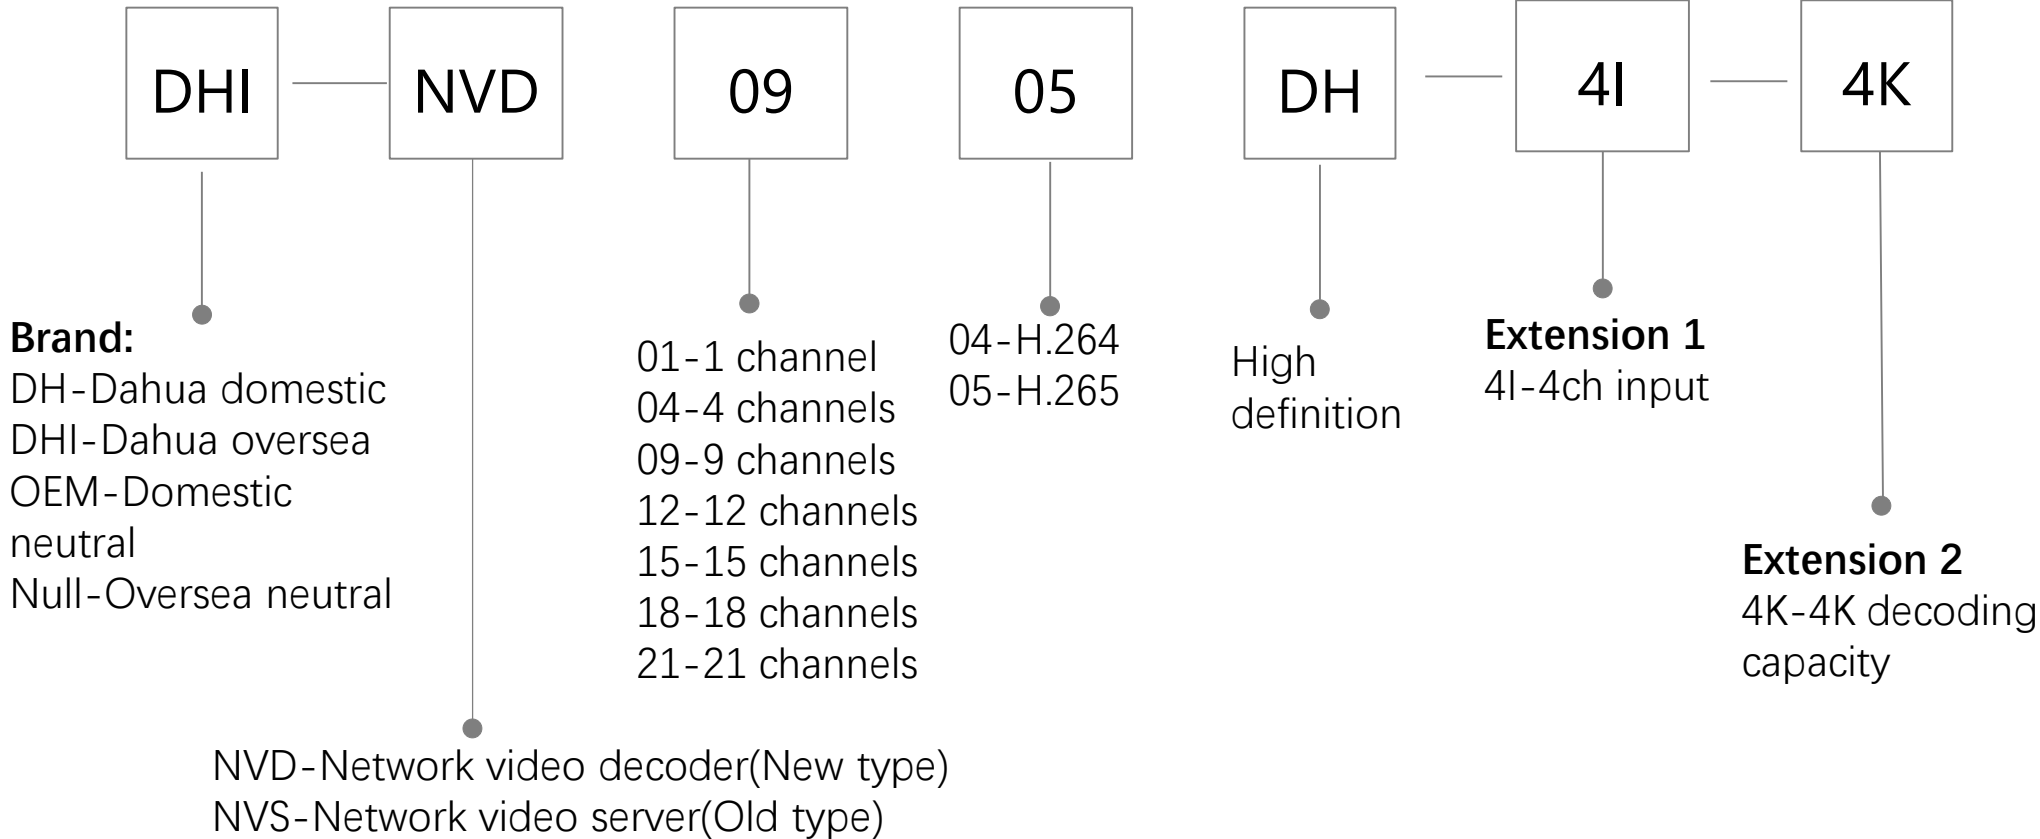

H: Horizontal
(): Untouchable

Interactive LCD Display

Accessory

Interactive LCD Display

HiBoard: E-Whiteboard Display

A: Ultimate
.....

Size:
65: 65"
75: 75"
86: 86"

H: overseas edition

Accessory

E-Whiteboard
Display

SMA: Sharing Cable
PC: Detachable PC
ST: Removable pedestal

null: 缺省
CPU: I3 / I5 / I7

Reserve
A~Z

Reserve
0~9

H: overseas

LED Display

Decoder

Video wall controller

Video wall controller

KVM

Switch

Wireless Bridge

—Only for V-Radio series wireless bridge

Accessory

Public Lens (new)

Audio

Video Conferencing

USB Camera

Category:

- 00-economical 1080P webcam
- 20-1080P USB webcam
- 25-1080P USB webcam (AF)
- 30- high level 1080P webcam(new appearance)
- 80H-4K webcam

Video conferencing system series