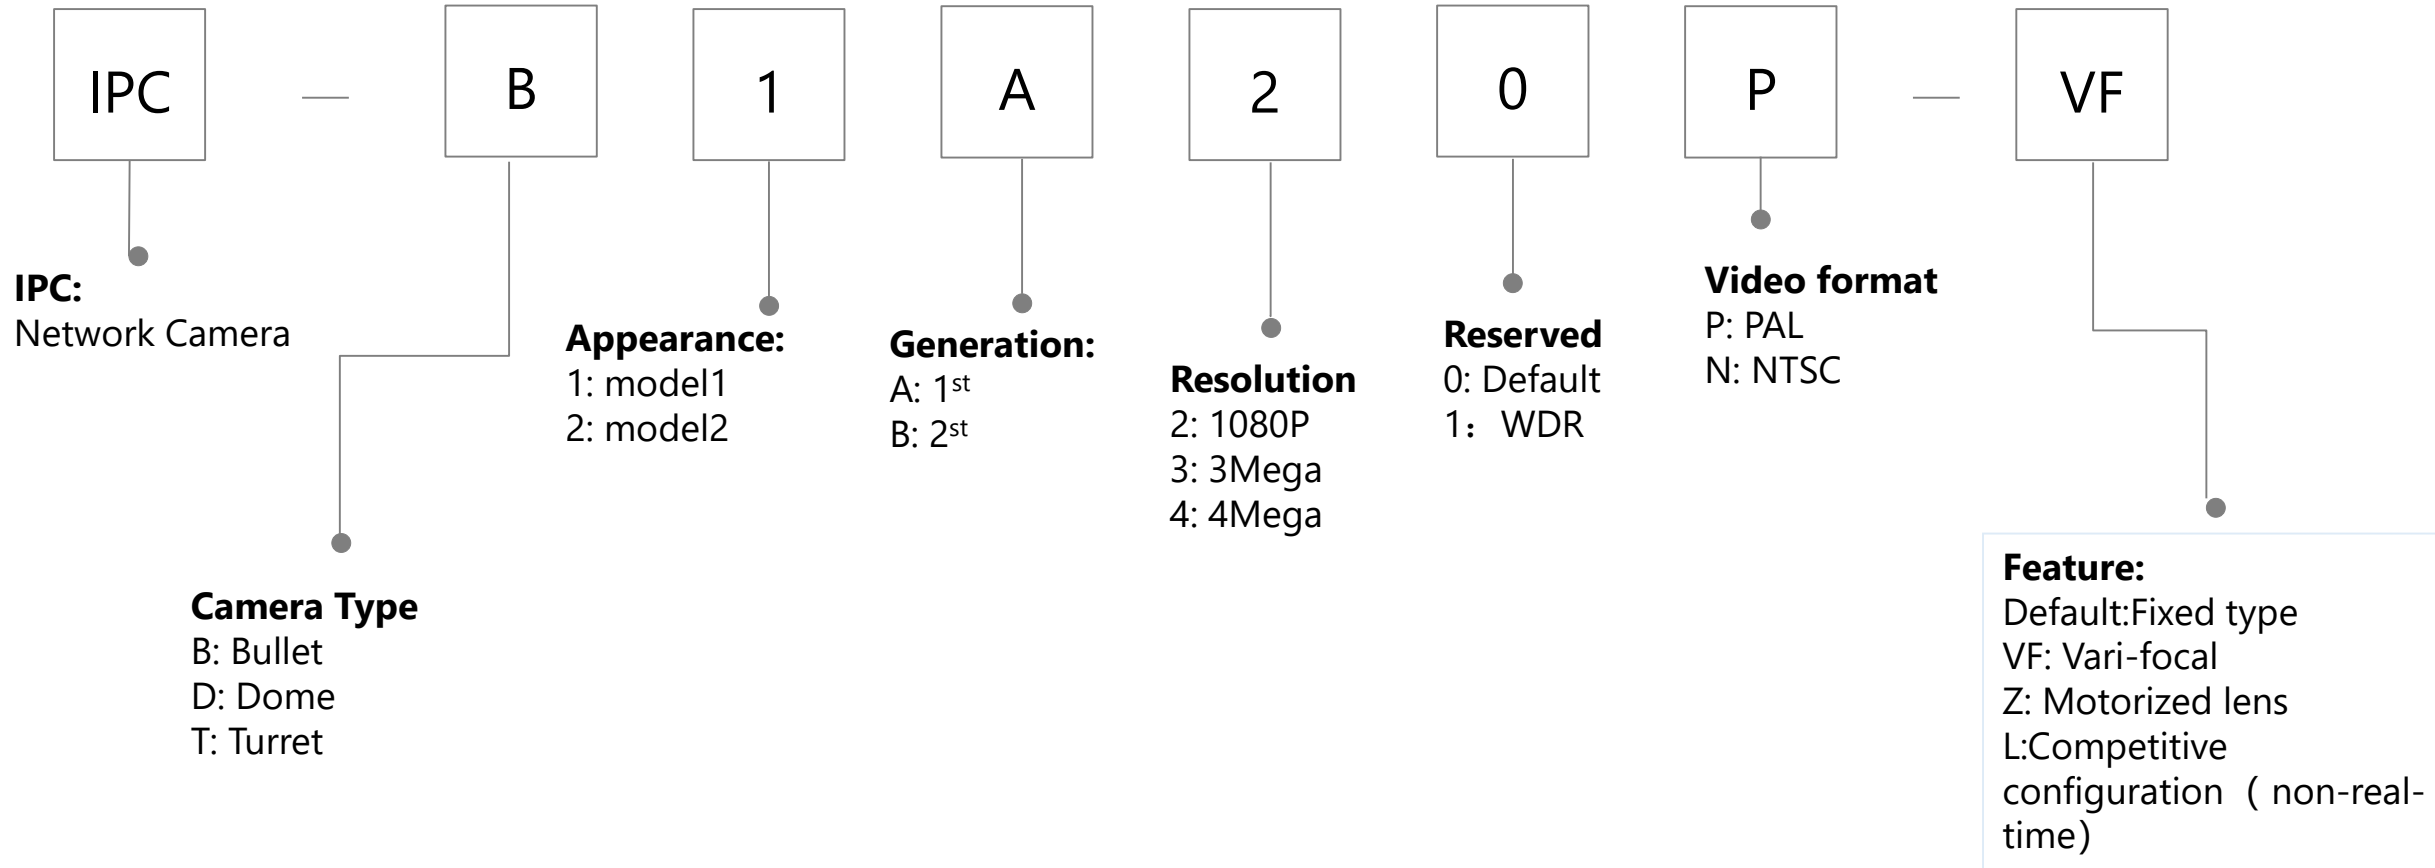

HDCVI Recorder (XVR)

HDCVI Cooper Series (Camera & Recorder)

Network Camera(1/2)

Network Camera(2/2)

Appearance

- B: Single IR LEDs IR Bullet
- C: IR Bullet/Mini Dome
- D: Double IR LEDs IR Bullet
- E: IR-Bullet / Dome / Single IR LEDs Plastic Eyeball
- EM: Single IR LEDs Metal Eyeball
- F: Dome / Box Camera / Four IR LEDs IR Bullet
- G: Indoor Dome
- H: VF Bullet(with junction box) / Dome(with junction box) / Eyeball
- K: IR Bullet
- M: S-model Metal Eyeball/ Long IR Bullet
- R: Metal Vandal-proof IR Dome / Metal Bullet/Metal Eyeball
- R1: R1 Dome
- S: Plastic IR Eyeball / Mini IR Bullet
- S1: S1 IR Eyeball
- T: IR Bullet / IR Eyeball
- T1: T1 IR Bullet
- TM: Metal IR Eyeball
- X: Dual-Lens Camera
- DS1: Non-PoE S1 Bullet
- DV: Non-PoE Eyeball
- DG: Non-PoE G Bullet
- DF: Non-PoE F Bullet
- DK1: Non-PoE K1 Bullet**

- S2: Second generation
- Sn: Nth generation

Network Camera(Dual-Channel Series)

Network Camera (Panoramic Series)

Network Camera (EZ-IP Series)

General NVR

IVSS

KIT

Storage Model: