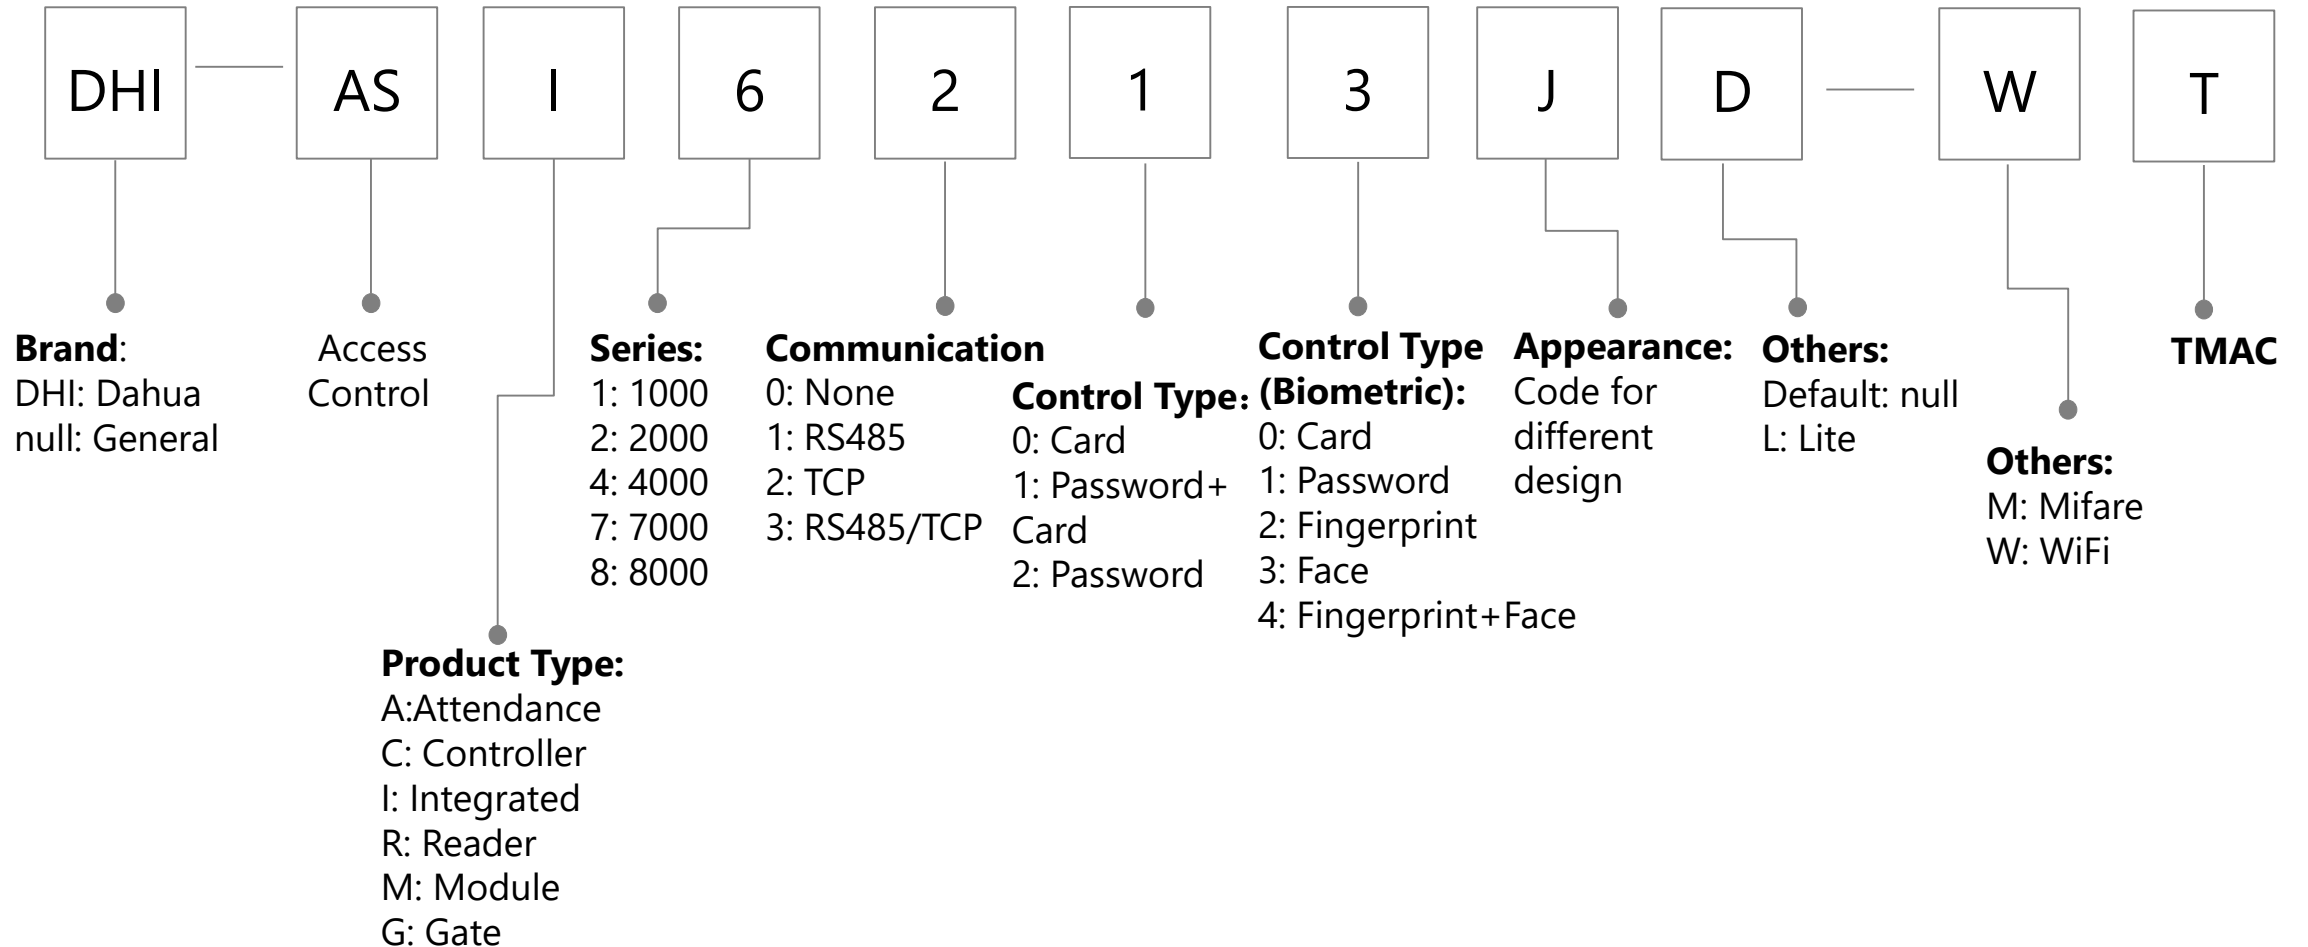

Video conferencing system series

Endpoint

Video conferencing Multiple control system series unit

Video Intercom(Outdoor Station)

Notice: The naming rule is applicable to the products released after 2016

Video Intercom(Indoor Monitor)

Notice: The naming rule is applicable to the products released after 2016

Video Intercom(KIT)

Notice: The naming rule is applicable to the products released after 2019

Alarm (Controller)

Alarm (Keypad)

Alarm (Module)

Access Control (Integrated)

Access Control (Controller)

Access Control(Reader)

Access Control(Module)

Access Control (Attendance)

Access Control (Turnstile)

ITS-Traffic Camera

ITS-Traffic Accessory