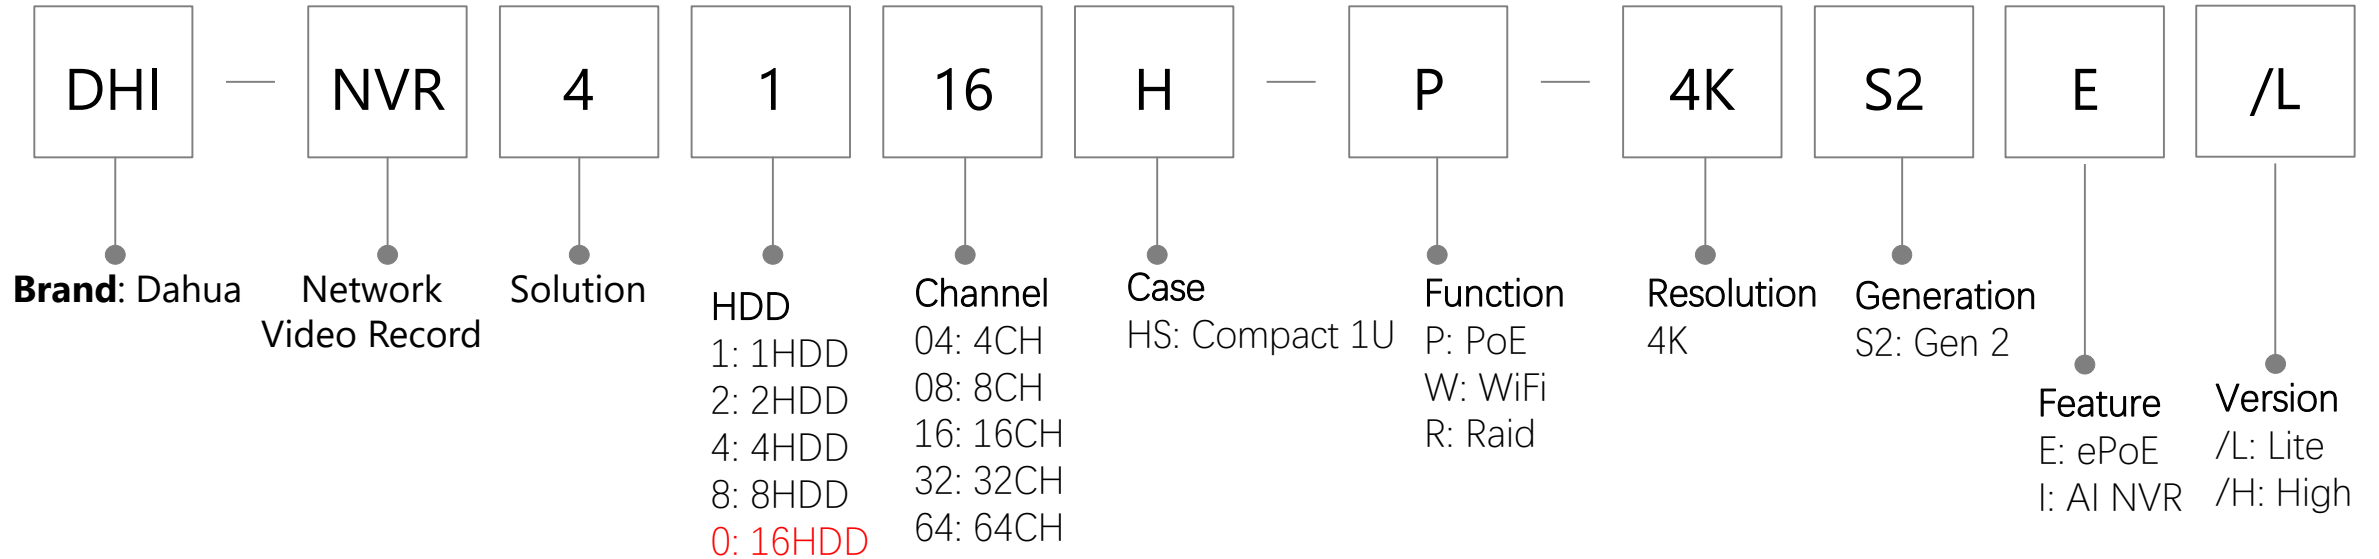

- S2: Second generation
- Sn: Nth generation

Network Camera(Dual-Channel Series)

Network Camera (Panoramic Series)

Network Camera (EZ-IP Series)

General NVR

IVSS

KIT

Storage Model:

22

—

LN

200

Brand:
Overseas Dahua

LTV: TV

Size:
22: 22"
24: 24"
32: 32"
40: 40"
43: 43"
50: 50"
55: 55"
65: 65"
75: 75"

Positioning:
LN: Analog TV